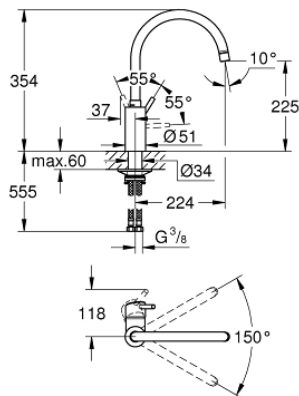

32 661 003 **CONCETTO SINGLE-LEVER SINK MIXER 1/2"**

PRODUCT DESCRIPTION

- Colour: chrome
- high spout
- single hole installation
- GROHE LongLife finish
- GROHE SilkMove 35 mm ceramic cartridge
- Protected Water Ways no contact of water with lead or nickel inside the tap
- mousseur
- adjustable flow rate limiter
- swivel tubular spout, swivel area 150°
- flexible connection hoses
-
- maximum flow rate (at 3 bar): 10 l/min

32 661 003 **CONCETTO SINGLE-LEVER SINK MIXER 1/2"**

SPARE PARTS, June 2020 – now

- 1: Lever (Spare part-nr. 46754000)
 - 2: Mousseur (Spare part-nr. 48418000)
 - 3: Cartridge (Spare part-nr. 46374000)
 - 4: Mounting set (Spare part-nr. 48477000)
 - 5: Socket Spanner (Spare part-nr. 19332000)*
- * Optional accessories