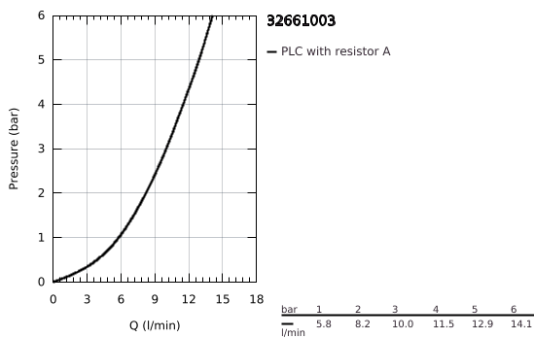

32 661 003 **CONCETTO SINGLE-LEVER SINK MIXER 1/2"**

PRODUCT DESCRIPTION

- Colour: chrome
- high spout
- single hole installation
- GROHE LongLife finish
- GROHE SilkMove 35 mm ceramic cartridge
- Protected Water Ways no contact of water with lead or nickel inside the tap
- mousseur
- adjustable flow rate limiter
- swivel tubular spout, swivel area 150°
- flexible connection hoses
-
- maximum flow rate (at 3 bar): 10 l/min

32 661 003 **CONCETTO SINGLE-LEVER SINK MIXER 1/2"**

SPARE PARTS, June 2020 – now

- 1: Lever (Spare part-nr. 46754000)
 - 2: Mousseur (Spare part-nr. 48418000)
 - 3: Cartridge (Spare part-nr. 46374000)
 - 4: Mounting set (Spare part-nr. 48477000)
 - 5: Socket Spanner (Spare part-nr. 19332000)*
- * Optional accessories