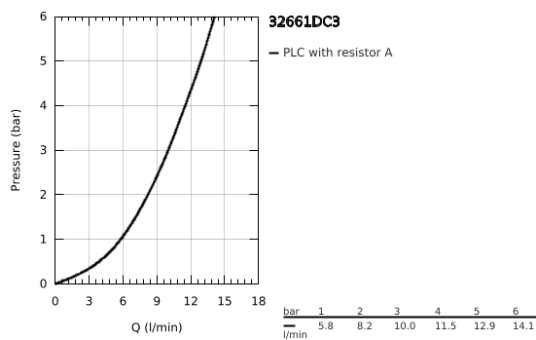

32 661 DC3 **CONCETTO SINGLE-LEVER SINK MIXER 1/2"**

PRODUCT DESCRIPTION

- Colour: Supersteel
- high spout
- single hole installation
- GROHE LongLife finish
- GROHE SilkMove 35 mm ceramic cartridge
- Protected Water Ways no contact of water with lead or nickel inside the tap
- mousseur
- adjustable flow rate limiter
- swivel tubular spout, swivel area 150°
- flexible connection hoses
-
- maximum flow rate (at 3 bar): 10 l/min

32 661 DC3 **CONCETTO SINGLE-LEVER SINK MIXER 1/2"**

SPARE PARTS, June 2020 – now

- 1: Lever (Spare part-nr. 46754DC0)
 - 2: Mousseur (Spare part-nr. 48418DC0)
 - 3: Cartridge (Spare part-nr. 46374000)
 - 4: Mounting set (Spare part-nr. 48477000)
 - 5: Socket Spanner (Spare part-nr. 19332000)*
- * Optional accessories