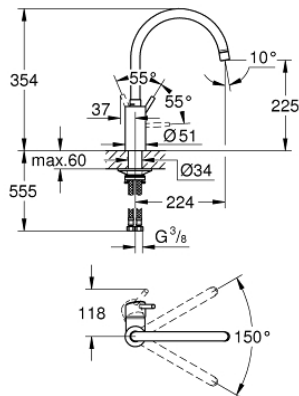

32 661 DC3 **CONCETTO SINGLE-LEVER SINK MIXER 1/2"**

PRODUCT DESCRIPTION

- Colour: Supersteel
- high spout
- single hole installation
- GROHE LongLife finish
- GROHE SilkMove 35 mm ceramic cartridge
- Protected Water Ways no contact of water with lead or nickel inside the tap
- mousseur
- adjustable flow rate limiter
- swivel tubular spout, swivel area 150°
- flexible connection hoses
-
- maximum flow rate (at 3 bar): 10 l/min

32 661 DC3 **CONCETTO SINGLE-LEVER SINK MIXER 1/2"**

SPARE PARTS, June 2020 – now

- 1: Lever (Spare part-nr. 46754DC0)
 - 2: Mousseur (Spare part-nr. 48418DC0)
 - 3: Cartridge (Spare part-nr. 46374000)
 - 4: Mounting set (Spare part-nr. 48477000)
 - 5: Socket Spanner (Spare part-nr. 19332000)*
- * Optional accessories