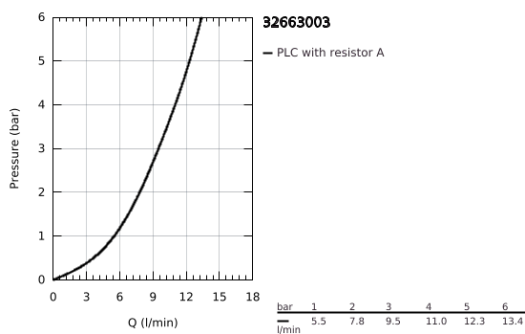

### 32 663 003 **CONCETTO SINGLE-LEVER SINK MIXER 1/2"**

#### PRODUCT DESCRIPTION

- Colour: chrome
- high spout
- single hole installation
- GROHE LongLife finish
- GROHE SilkMove 35 mm ceramic cartridge
- Pull-Out spout for greater flexibility
- Easy Docking Function guarantees easy retraction and smooth docking back to the starting position
- Protected Water Ways no contact of water with lead or nickel inside the tap
- mousseur spray
- adjustable flow rate limiter
- swivel tubular spout, swivel area 360°
- protected against backflow
- flexible connection hoses
- 
- maximum flow rate (at 3 bar): 9.5 l/min

## 32 663 003 **CONCETTO SINGLE-LEVER SINK MIXER 1/2"**