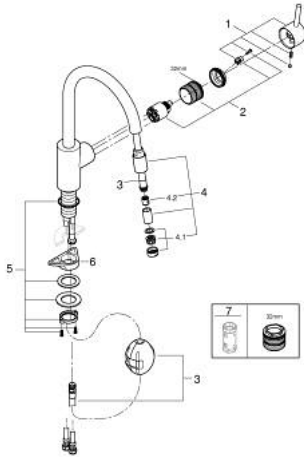

### 32 663 003 **CONCETTO SINGLE-LEVER SINK MIXER 1/2"**

#### PRODUCT DESCRIPTION

- Colour: chrome
- high spout
- single hole installation
- GROHE LongLife finish
- GROHE SilkMove 35 mm ceramic cartridge
- Pull-Out spout for greater flexibility
- Easy Docking Function guarantees easy retraction and smooth docking back to the starting position
- Protected Water Ways no contact of water with lead or nickel inside the tap
- mousseur spray
- adjustable flow rate limiter
- swivel tubular spout, swivel area 360°
- protected against backflow
- flexible connection hoses
- 
- maximum flow rate (at 3 bar): 9.5 l/min

## 32 663 003 **CONCETTO SINGLE-LEVER SINK MIXER 1/2"**

### **SPARE PARTS**, March 2023 – now

- 1: Lever (Spare part-nr. 46754000)
  - 2: Cartridge (Spare part-nr. 46374000)
  - 3: Hose for sink mixer with pull-out dual spray or mousseur (Spare part-nr. 48293000)
  - 4: Extractable outlet (Spare part-nr. 46757000)
  - 4.1: Mousseur (Spare part-nr. 13929000)
  - 4.2: Non-return valve (Spare part-nr. 08565000)
  - 5: Shank fastening assembly (Spare part-nr. 48384000)
  - 6: Support plate (Spare part-nr. 05334000)
  - 7: Socket Spanner (Spare part-nr. 19332000)\*
- \* Optional accessories