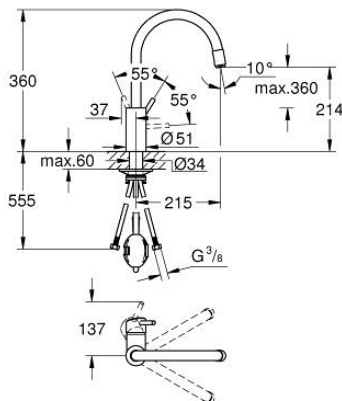

### 32 663 003 **CONCETTO SINGLE-LEVER SINK MIXER 1/2"**

#### PRODUCT DESCRIPTION

- Colour: chrome
- high spout
- single hole installation
- GROHE LongLife finish
- GROHE SilkMove 35 mm ceramic cartridge
- Pull-Out spout for greater flexibility
- Easy Docking Function guarantees easy retraction and smooth docking back to the starting position
- Protected Water Ways no contact of water with lead or nickel inside the tap
- mousseur spray
- adjustable flow rate limiter
- swivel tubular spout, swivel area 360°
- protected against backflow
- flexible connection hoses
- 
- maximum flow rate (at 3 bar): 9.5 l/min

## 32 663 003 **CONCETTO SINGLE-LEVER SINK MIXER 1/2"**

### **SPARE PARTS**, March 2023 – now

- 1: Lever (Spare part-nr. 46754000)
  - 2: Cartridge (Spare part-nr. 46374000)
  - 3: Hose for sink mixer with pull-out dual spray or mousseur (Spare part-nr. 48293000)
  - 4: Extractable outlet (Spare part-nr. 46757000)
  - 4.1: Mousseur (Spare part-nr. 13929000)
  - 4.2: Non-return valve (Spare part-nr. 08565000)
  - 5: Shank fastening assembly (Spare part-nr. 48384000)
  - 6: Support plate (Spare part-nr. 05334000)
  - 7: Socket Spanner (Spare part-nr. 19332000)\*
- \* Optional accessories