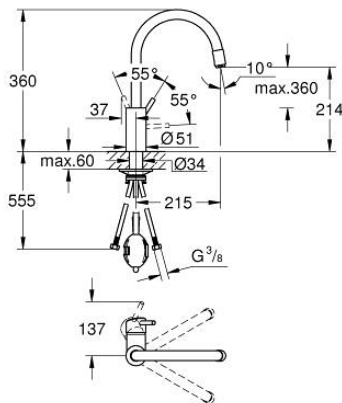

## 32 663 DC3 CONCETTO SINGLE-LEVER SINK MIXER 1/2"

### PRODUCT DESCRIPTION

- Colour: Supersteel
- high spout
- single hole installation
- GROHE LongLife finish
- GROHE SilkMove 35 mm ceramic cartridge
- Pull-Out spout for greater flexibility
- Easy Docking Function guarantees easy retraction and smooth docking back to the starting position
- Protected Water Ways no contact of water with lead or nickel inside the tap
- mousseur spray
- adjustable flow rate limiter
- swivel tubular spout, swivel area 360°
- protected against backflow
- flexible connection hoses
- 
- maximum flow rate (at 3 bar): 9.5 l/min

## 32 663 DC3 **CONCETTO SINGLE-LEVER SINK MIXER 1/2"**

### **SPARE PARTS**, March 2023 – now

- 1: Lever (Spare part-nr. 46754DC0)
  - 2: Cartridge (Spare part-nr. 46374000)
  - 3: Hose for sink mixer with pull-out dual spray or mousseur (Spare part-nr. 48293000)
  - 4: Extractable outlet (Spare part-nr. 46757DC0)
  - 4.1: Mousseur (Spare part-nr. 13929DC0)
  - 4.2: Non-return valve (Spare part-nr. 08565000)
  - 5: Shank fastening assembly (Spare part-nr. 48384000)
  - 6: Support plate (Spare part-nr. 05334000)
  - 7: Socket Spanner (Spare part-nr. 19332000)\*
- \* Optional accessories