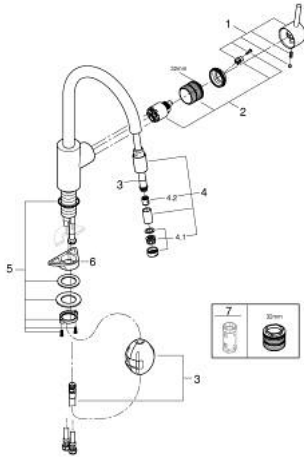

## 32 663 DC3 CONCETTO SINGLE-LEVER SINK MIXER 1/2"

### PRODUCT DESCRIPTION

- Colour: Supersteel
- high spout
- single hole installation
- GROHE LongLife finish
- GROHE SilkMove 35 mm ceramic cartridge
- Pull-Out spout for greater flexibility
- Easy Docking Function guarantees easy retraction and smooth docking back to the starting position
- Protected Water Ways no contact of water with lead or nickel inside the tap
- mousseur spray
- adjustable flow rate limiter
- swivel tubular spout, swivel area 360°
- protected against backflow
- flexible connection hoses
- 
- maximum flow rate (at 3 bar): 9.5 l/min

## 32 663 DC3 **CONCETTO SINGLE-LEVER SINK MIXER 1/2"**

### **SPARE PARTS**, March 2023 – now

- 1: Lever (Spare part-nr. 46754DC0)
  - 2: Cartridge (Spare part-nr. 46374000)
  - 3: Hose for sink mixer with pull-out dual spray or mousseur (Spare part-nr. 48293000)
  - 4: Extractable outlet (Spare part-nr. 46757DC0)
  - 4.1: Mousseur (Spare part-nr. 13929DC0)
  - 4.2: Non-return valve (Spare part-nr. 08565000)
  - 5: Shank fastening assembly (Spare part-nr. 48384000)
  - 6: Support plate (Spare part-nr. 05334000)
  - 7: Socket Spanner (Spare part-nr. 19332000)\*
- \* Optional accessories