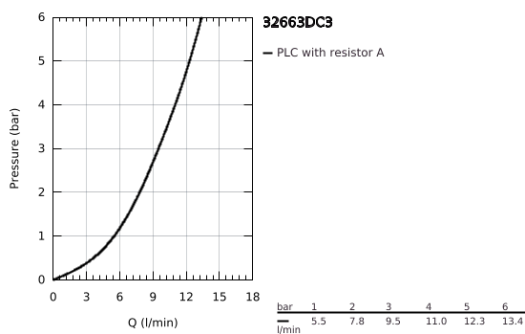

## 32 663 DC3 CONCETTO SINGLE-LEVER SINK MIXER 1/2"

### PRODUCT DESCRIPTION

- Colour: Supersteel
- high spout
- single hole installation
- GROHE LongLife finish
- GROHE SilkMove 35 mm ceramic cartridge
- Pull-Out spout for greater flexibility
- Easy Docking Function guarantees easy retraction and smooth docking back to the starting position
- Protected Water Ways no contact of water with lead or nickel inside the tap
- mousseur spray
- adjustable flow rate limiter
- swivel tubular spout, swivel area 360°
- protected against backflow
- flexible connection hoses
- 
- maximum flow rate (at 3 bar): 9.5 l/min

## 32 663 DC3 **CONCETTO SINGLE-LEVER SINK MIXER 1/2"**