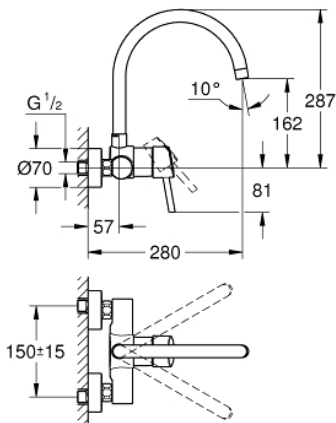

### 32 667 001 **CONCETTO SINGLE-LEVER SINK MIXER 1/2"**

#### PRODUCT DESCRIPTION

- Colour: chrome
- wall mounted
- GROHE LongLife finish
- GROHE SilkMove 46 mm ceramic cartridge
- mousseur
- adjustable flow rate limiter
- swivel tubular spout, swivel area 360°
- projection 280 mm
- S-unions
- maximum flow rate (at 3 bar): 13.5 l/min

## 32 667 001 **CONCETTO SINGLE-LEVER SINK MIXER 1/2"**

### **SPARE PARTS**, March 2010 – now

- 1: Lever (Spare part-nr. 46723000)
- 2: Cap (Spare part-nr. 46578000)
- 3: Cartridge (Spare part-nr. 46048000)
- 4: Spout (Spare part-nr. 13266000)
- 4.1: Sealing washer (Spare part-nr. 0128500M)
- 4.2: Safety ring (Spare part-nr. 0485300M)
- 4.3: Mousseur (Spare part-nr. 06574000)
- 4.3: Mousseur (Spare part-nr. 13935000)
- 5: Screw connection 1/2" (Spare part-nr. 45044000)
- 6: S-union (Spare part-nr. 12662000)
- 7: Special spanner (Spare part-nr. 19377000)\*
- 8: Extension 3/4", 20 mm (Spare part-nr. 0713000M)\*