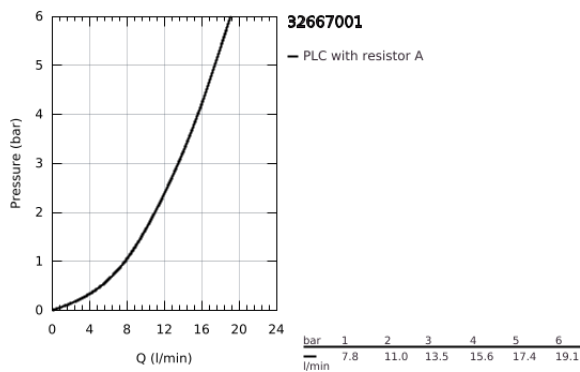

### 32 667 001 **CONCETTO SINGLE-LEVER SINK MIXER 1/2"**

#### PRODUCT DESCRIPTION

- Colour: chrome
- wall mounted
- GROHE LongLife finish
- GROHE SilkMove 46 mm ceramic cartridge
- mousseur
- adjustable flow rate limiter
- swivel tubular spout, swivel area 360°
- projection 280 mm
- S-unions
- maximum flow rate (at 3 bar): 13.5 l/min

## 32 667 001 **CONCETTO SINGLE-LEVER SINK MIXER 1/2"**