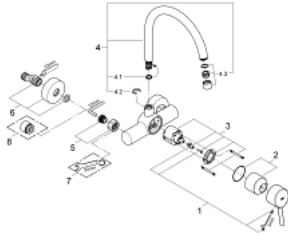

### 32 667 001 **CONCETTO SINGLE-LEVER SINK MIXER 1/2"**

#### PRODUCT DESCRIPTION

- Colour: chrome
- wall mounted
- GROHE LongLife finish
- GROHE SilkMove 46 mm ceramic cartridge
- mousseur
- adjustable flow rate limiter
- swivel tubular spout, swivel area 360°
- projection 280 mm
- S-unions
- maximum flow rate (at 3 bar): 13.5 l/min

## 32 667 001 **CONCETTO SINGLE-LEVER SINK MIXER 1/2"**

### **SPARE PARTS**, March 2010 – now

- 1: Lever (Spare part-nr. 46723000)
- 2: Cap (Spare part-nr. 46578000)
- 3: Cartridge (Spare part-nr. 46048000)
- 4: Spout (Spare part-nr. 13266000)
- 4.1: Sealing washer (Spare part-nr. 0128500M)
- 4.2: Safety ring (Spare part-nr. 0485300M)
- 4.3: Mousseur (Spare part-nr. 06574000)
- 4.3: Mousseur (Spare part-nr. 13935000)
- 5: Screw connection 1/2" (Spare part-nr. 45044000)
- 6: S-union (Spare part-nr. 12662000)
- 7: Special spanner (Spare part-nr. 19377000)\*
- 8: Extension 3/4", 20 mm (Spare part-nr. 0713000M)\*