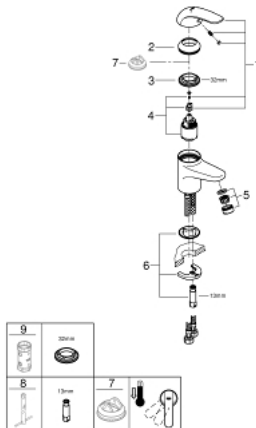

32 734 000 **EUROECO SINGLE-LEVER BASIN MIXER 1/2"**
S-SIZE

PRODUCT DESCRIPTION

- Colour: chrome
- single hole installation
- metal lever
- GROHE SilkMove 35 mm ceramic cartridge
- GROHE LongLife finish
- rapid installation system
- mousseur
- smooth body
- flexible connection hoses
- optional temperature limiter ref. no. 46 375 000

32 734 000 **EUROECO SINGLE-LEVER BASIN MIXER 1/2"**
S-SIZE

SPARE PARTS, July 2017 – now

- 1: Lever (Spare part-nr. 46644000)
- 2: Cap (Spare part-nr. 46436000)
- 3: Screw coupling (Spare part-nr. 46460000)
- 4: Cartridge (Spare part-nr. 46374000)
- 5: Economy Mousseur (Spare part-nr. 13951000)
- 6: Shank fastening assembly (Spare part-nr. 46671000)
- 7: Temperature limiter (Spare part-nr. 46375000)*
- 8: Mounting wrench (Spare part-nr. 19017000)*
- 9: Socket Spanner (Spare part-nr. 19332000)*