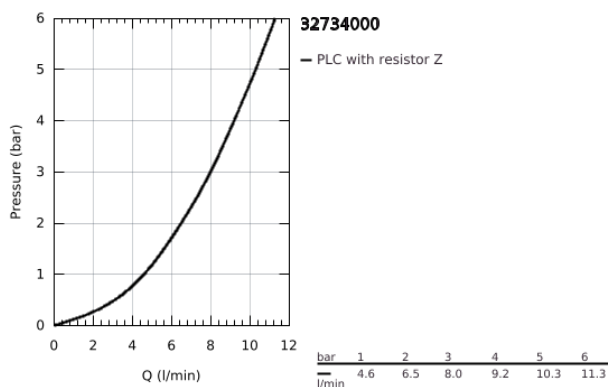

32 734 000 **EUROECO SINGLE-LEVER BASIN MIXER 1/2"**
S-SIZE

PRODUCT DESCRIPTION

- Colour: chrome
- single hole installation
- metal lever
- GROHE SilkMove 35 mm ceramic cartridge
- GROHE LongLife finish
- rapid installation system
- mousseur
- smooth body
- flexible connection hoses
- optional temperature limiter ref. no. 46 375 000

32 734 000 **EUROECO SINGLE-LEVER BASIN MIXER 1/2"**
S-SIZE

SPARE PARTS, July 2017 – now

- 1: Lever (Spare part-nr. 46644000)
- 2: Cap (Spare part-nr. 46436000)
- 3: Screw coupling (Spare part-nr. 46460000)
- 4: Cartridge (Spare part-nr. 46374000)
- 5: Economy Mousseur (Spare part-nr. 13951000)
- 6: Shank fastening assembly (Spare part-nr. 46671000)
- 7: Temperature limiter (Spare part-nr. 46375000)*
- 8: Mounting wrench (Spare part-nr. 19017000)*
- 9: Socket Spanner (Spare part-nr. 19332000)*