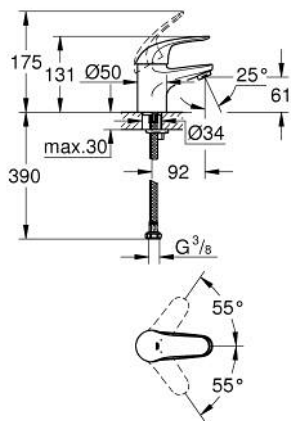

32 734 000 **EUROECO SINGLE-LEVER BASIN MIXER 1/2"**
S-SIZE

PRODUCT DESCRIPTION

- Colour: chrome
- single hole installation
- metal lever
- GROHE SilkMove 35 mm ceramic cartridge
- GROHE LongLife finish
- rapid installation system
- mousseur
- smooth body
- flexible connection hoses
- optional temperature limiter ref. no. 46 375 000

32 734 000 **EUROECO SINGLE-LEVER BASIN MIXER 1/2"**
S-SIZE

SPARE PARTS, July 2017 – now

- 1: Lever (Spare part-nr. 46644000)
- 2: Cap (Spare part-nr. 46436000)
- 3: Screw coupling (Spare part-nr. 46460000)
- 4: Cartridge (Spare part-nr. 46374000)
- 5: Economy Mousseur (Spare part-nr. 13951000)
- 6: Shank fastening assembly (Spare part-nr. 46671000)
- 7: Temperature limiter (Spare part-nr. 46375000)*
- 8: Mounting wrench (Spare part-nr. 19017000)*
- 9: Socket Spanner (Spare part-nr. 19332000)*