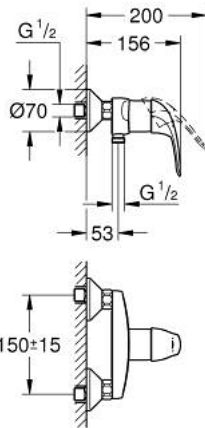

## 32 740 000 EUROECO SINGLE-LEVER SHOWER MIXER 1/2"

### PRODUCT DESCRIPTION

- Colour: chrome
- wall mounted
- metal lever
- GROHE SilkMove 46 mm ceramic cartridge
- GROHE LongLife finish
- adjustable flow rate limiter
- shower bottom outlet 1/2" with integrated non return-valve
- S-unions
- metal wall escutcheons
- optional temperature limiter
- protected against backflow

### SPARE PARTS, December 2008 – now

- 1: Lever (Spare part-nr. 46644000)
- 2: Cap (Spare part-nr. 46597000)
- 3: Cartridge (Spare part-nr. 46048000)
- 4: Screw connection 1/2" (Spare part-nr. 45044000)
- 5: S-union (Spare part-nr. 12075000)
- 5.1: Seal (Spare part-nr. 0138600M)
- 5.2: Escutcheon (Spare part-nr. 0221000M)
- 6: Non-return valve (Spare part-nr. 08565000)
- 7: Temperature limiter (Spare part-nr. 46375000)\*
- 8: Extension 3/4", 20 mm (Spare part-nr. 0713000M)\*