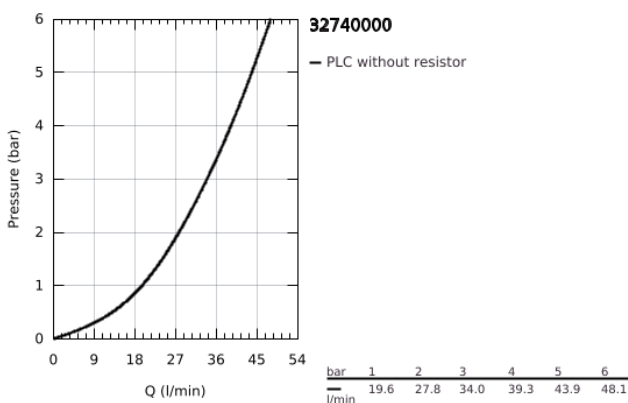

## 32 740 000 EUROECO SINGLE-LEVER SHOWER MIXER 1/2"

### PRODUCT DESCRIPTION

- Colour: chrome
- wall mounted
- metal lever
- GROHE SilkMove 46 mm ceramic cartridge
- GROHE LongLife finish
- adjustable flow rate limiter
- shower bottom outlet 1/2" with integrated non return-valve
- S-unions
- metal wall escutcheons
- optional temperature limiter
- protected against backflow