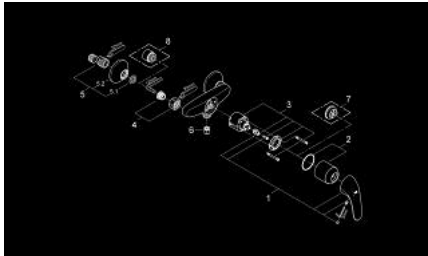

## 32 740 000 EUROECO SINGLE-LEVER SHOWER MIXER 1/2"

### PRODUCT DESCRIPTION

- Colour: chrome
- wall mounted
- metal lever
- GROHE SilkMove 46 mm ceramic cartridge
- GROHE LongLife finish
- adjustable flow rate limiter
- shower bottom outlet 1/2" with integrated non return-valve
- S-unions
- metal wall escutcheons
- optional temperature limiter
- protected against backflow

### SPARE PARTS, December 2008 – now

- 1: Lever (Spare part-nr. 46644000)
- 2: Cap (Spare part-nr. 46597000)
- 3: Cartridge (Spare part-nr. 46048000)
- 4: Screw connection 1/2" (Spare part-nr. 45044000)
- 5: S-union (Spare part-nr. 12075000)
- 5.1: Seal (Spare part-nr. 0138600M)
- 5.2: Escutcheon (Spare part-nr. 0221000M)
- 6: Non-return valve (Spare part-nr. 08565000)
- 7: Temperature limiter (Spare part-nr. 46375000)\*
- 8: Extension 3/4", 20 mm (Spare part-nr. 0713000M)\*