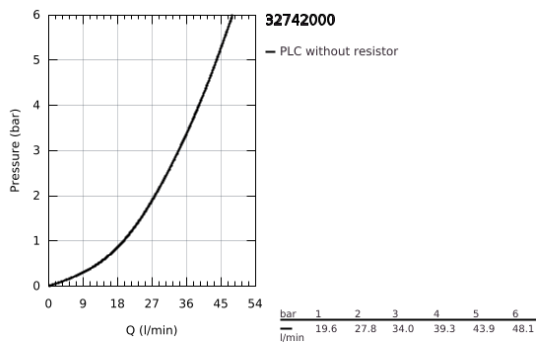

## 32 742 000 EUROECO SINGLE-LEVER SHOWER MIXER

### PRODUCT DESCRIPTION

- Colour: chrome
- concealed installation
- GROHE SilkMove 46 mm ceramic cartridge
- GROHE LongLife finish
- consisting of:
- set for final installation (19 378 000)
- concealed body (33 964 000)
- metal lever
- escutcheon- and shaft-sealing
- metal wall escutcheons
- screwed
- optional temperature limiter ref. no. 46 308