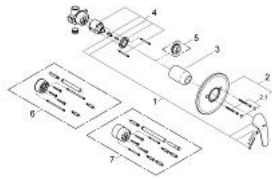

### PRODUCT DESCRIPTION

- Colour: chrome
- concealed installation
- GROHE SilkMove 46 mm ceramic cartridge
- GROHE LongLife finish
- consisting of:
- set for final installation (19 378 000)
- concealed body (33 964 000)
- metal lever
- escutcheon- and shaft-sealing
- metal wall escutcheons
- screwed
- optional temperature limiter ref. no. 46 308

### SPARE PARTS, December 2008 – now

- 1: Lever (Spare part-nr. 46644000)
- 2: Escutcheon (Spare part-nr. 46469000)
- 2.1: set of screws (Spare part-nr. 46088000)
- 3: Cap (Spare part-nr. 02693000)
- 4: Cartridge (Spare part-nr. 46048000)
- 5: Temperature limiter (Spare part-nr. 46308000)\*
- 6: Extension set (Spare part-nr. 46191000)\*
- 7: Extension set (Spare part-nr. 46343000)\*