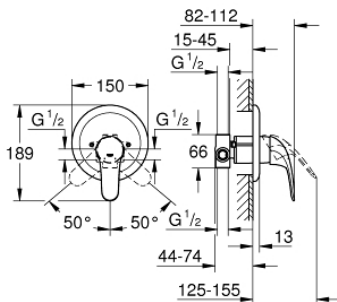

### PRODUCT DESCRIPTION

- Colour: chrome
- concealed installation
- GROHE SilkMove 46 mm ceramic cartridge
- GROHE LongLife finish
- consisting of:
- set for final installation (19 378 000)
- concealed body (33 964 000)
- metal lever
- escutcheon- and shaft-sealing
- metal wall escutcheons
- screwed
- optional temperature limiter ref. no. 46 308

### SPARE PARTS, December 2008 – now

- 1: Lever (Spare part-nr. 46644000)
- 2: Escutcheon (Spare part-nr. 46469000)
- 2.1: set of screws (Spare part-nr. 46088000)
- 3: Cap (Spare part-nr. 02693000)
- 4: Cartridge (Spare part-nr. 46048000)
- 5: Temperature limiter (Spare part-nr. 46308000)\*
- 6: Extension set (Spare part-nr. 46191000)\*
- 7: Extension set (Spare part-nr. 46343000)\*