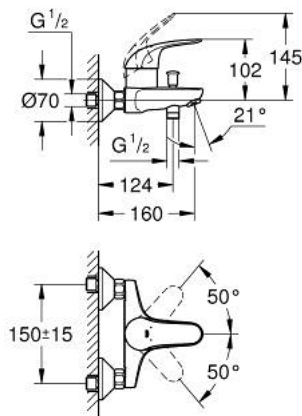

32 743 000 EUROECO SINGLE-LEVER BATH MIXER 1/2"

PRODUCT DESCRIPTION

- Colour: chrome
- wall mounted
- metal lever
- GROHE SilkMove 46 mm ceramic cartridge
- GROHE LongLife finish
- GROHE EcoJoy - less water, perfect flow
- adjustable flow rate limiter
- automatic diverter: bath/shower
- mousseur
- integrated non-return valve in the shower outlet 1/2"
- S-unions
- metal wall escutcheons
- optional temperature limiter ref. no. 46 308
- protected against backflow

32 743 000 EUROECO SINGLE-LEVER BATH MIXER 1/2"

SPARE PARTS, December 2008 – now

- 1: Lever (Spare part-nr. 46644000)
- 2: Cap (Spare part-nr. 46578000)
- 3: Cartridge (Spare part-nr. 46048000)
- 4: Diverter knob (Spare part-nr. 65648000)
- 5: Diverter (Spare part-nr. 65655000)
- 6: Non-return valve (Spare part-nr. 08565000)
- 7: Mousseur (Spare part-nr. 13952000)
- 8: Screw connection 1/2" (Spare part-nr. 45044000)
- 9: S-union (Spare part-nr. 12075000)
- 9.1: Seal (Spare part-nr. 0138600M)
- 9.2: Escutcheon (Spare part-nr. 0221000M)
- 10: Temperature limiter (Spare part-nr. 46375000)*
- 11: Extension 3/4", 20 mm (Spare part-nr. 0713000M)*