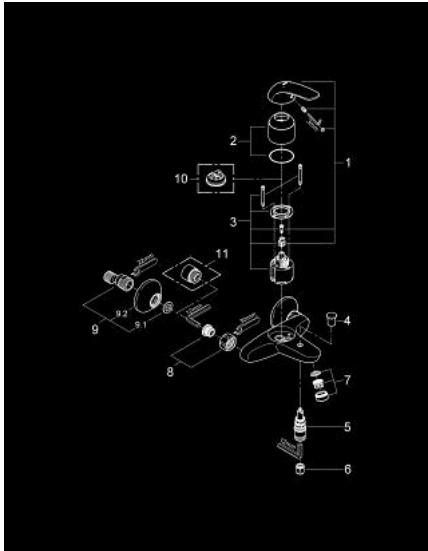

32 743 000 EUROECO SINGLE-LEVER BATH MIXER 1/2"

PRODUCT DESCRIPTION

- Colour: chrome
- wall mounted
- metal lever
- GROHE SilkMove 46 mm ceramic cartridge
- GROHE LongLife finish
- GROHE EcoJoy - less water, perfect flow
- adjustable flow rate limiter
- automatic diverter: bath/shower
- mousseur
- integrated non-return valve in the shower outlet 1/2"
- S-unions
- metal wall escutcheons
- optional temperature limiter ref. no. 46 308
- protected against backflow

32 743 000 EUROECO SINGLE-LEVER BATH MIXER 1/2"

SPARE PARTS, December 2008 – now

- 1: Lever (Spare part-nr. 46644000)
- 2: Cap (Spare part-nr. 46578000)
- 3: Cartridge (Spare part-nr. 46048000)
- 4: Diverter knob (Spare part-nr. 65648000)
- 5: Diverter (Spare part-nr. 65655000)
- 6: Non-return valve (Spare part-nr. 08565000)
- 7: Mousseur (Spare part-nr. 13952000)
- 8: Screw connection 1/2" (Spare part-nr. 45044000)
- 9: S-union (Spare part-nr. 12075000)
- 9.1: Seal (Spare part-nr. 0138600M)
- 9.2: Escutcheon (Spare part-nr. 0221000M)
- 10: Temperature limiter (Spare part-nr. 46375000)*
- 11: Extension 3/4", 20 mm (Spare part-nr. 0713000M)*