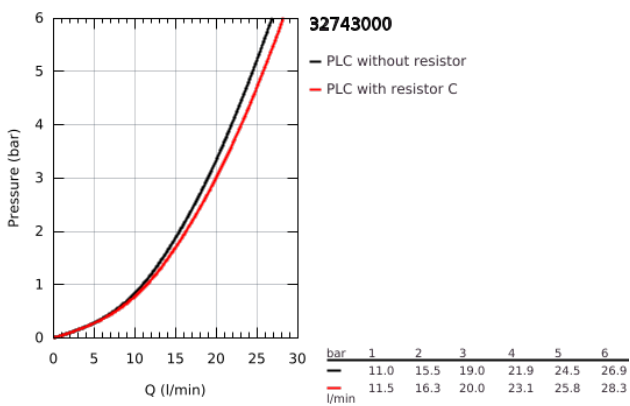

32 743 000 EUROECO SINGLE-LEVER BATH MIXER 1/2"

PRODUCT DESCRIPTION

- Colour: chrome
- wall mounted
- metal lever
- GROHE SilkMove 46 mm ceramic cartridge
- GROHE LongLife finish
- GROHE EcoJoy - less water, perfect flow
- adjustable flow rate limiter
- automatic diverter: bath/shower
- mousseur
- integrated non-return valve in the shower outlet 1/2"
- S-unions
- metal wall escutcheons
- optional temperature limiter ref. no. 46 308
- protected against backflow

32 743 000 EUROECO SINGLE-LEVER BATH MIXER 1/2"

SPARE PARTS, December 2008 – now

- 1: Lever (Spare part-nr. 46644000)
- 2: Cap (Spare part-nr. 46578000)
- 3: Cartridge (Spare part-nr. 46048000)
- 4: Diverter knob (Spare part-nr. 65648000)
- 5: Diverter (Spare part-nr. 65655000)
- 6: Non-return valve (Spare part-nr. 08565000)
- 7: Mousseur (Spare part-nr. 13952000)
- 8: Screw connection 1/2" (Spare part-nr. 45044000)
- 9: S-union (Spare part-nr. 12075000)
- 9.1: Seal (Spare part-nr. 0138600M)
- 9.2: Escutcheon (Spare part-nr. 0221000M)
- 10: Temperature limiter (Spare part-nr. 46375000)*
- 11: Extension 3/4", 20 mm (Spare part-nr. 0713000M)*