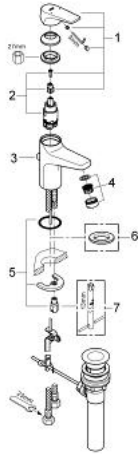

32 810 000 GROHE BAUFLOW SINGLE-LEVER BASIN MIXER 1/2"

SPARE PARTS, August 2009 – now

- 1: Lever (Spare part-nr. 46701000)
- 2: Cartridge (Spare part-nr. 46580000)
- 3: Pop-up rod (Spare part-nr. 06329000)
- 4: Mousseur (Spare part-nr. 13952000)
- 5: Shank fastening assembly (Spare part-nr. 46249000)
- 6: Base plate (Spare part-nr. 48052000)*
- 7: Mounting wrench (Spare part-nr. 19017000)*

* Optional accessories