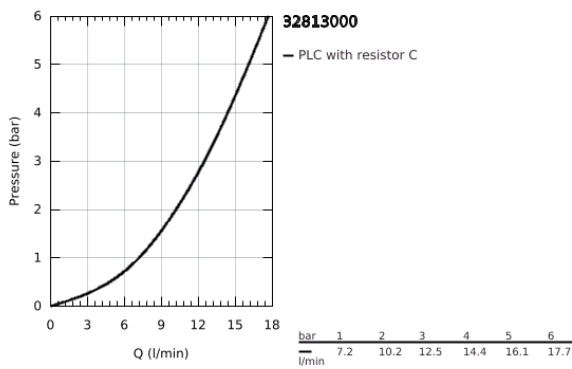

32 813 000 **GROHE BAUFLOW PILLAR TAP 1/2"**

PRODUCT DESCRIPTION

- Colour: chrome
- single hole installation
- metal lever
- GROHE SmoothControl 28 mm ceramic cartridge
- GROHE LongLife finish
- mousseur
- fixation nut

32 813 000 **GROHE BAUFLOW PILLAR TAP 1/2"**

SPARE PARTS, August 2009 – now

1: Lever (Spare part-nr. 46701000)

2: Cartridge (Spare part-nr. 46580000)

3: Mousseur (Spare part-nr. 13952000)

4: Shank fastening assembly (Spare part-nr. 45004000)