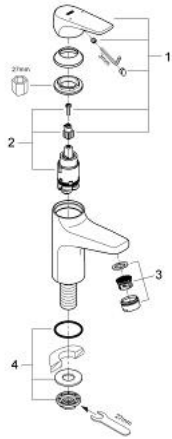

32 813 000 **GROHE BAUFLOW PILLAR TAP 1/2"**

PRODUCT DESCRIPTION

- Colour: chrome
- single hole installation
- metal lever
- GROHE SmoothControl 28 mm ceramic cartridge
- GROHE LongLife finish
- mousseur
- fixation nut

32 813 000 **GROHE BAUFLOW PILLAR TAP 1/2"**

SPARE PARTS, August 2009 – now

1: Lever (Spare part-nr. 46701000)

2: Cartridge (Spare part-nr. 46580000)

3: Mousseur (Spare part-nr. 13952000)

4: Shank fastening assembly (Spare part-nr. 45004000)