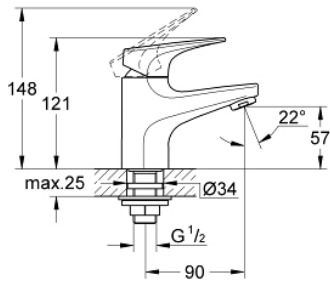

32 813 000 **GROHE BAUFLOW PILLAR TAP 1/2"**

PRODUCT DESCRIPTION

- Colour: chrome
- single hole installation
- metal lever
- GROHE SmoothControl 28 mm ceramic cartridge
- GROHE LongLife finish
- mousseur
- fixation nut

32 813 000 **GROHE BAUFLOW PILLAR TAP 1/2"**

SPARE PARTS, August 2009 – now

1: Lever (Spare part-nr. 46701000)

2: Cartridge (Spare part-nr. 46580000)

3: Mousseur (Spare part-nr. 13952000)

4: Shank fastening assembly (Spare part-nr. 45004000)