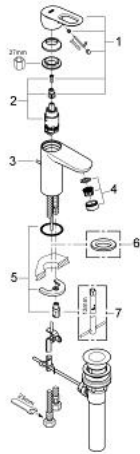

32 814 000 BAULoop SINGLE-LEVER BASIN MIXER 1/2"

SPARE PARTS, August 2009 – now

- 1: Lever (Spare part-nr. 46695000)
- 2: Cartridge (Spare part-nr. 46580000)
- 3: Pop-up rod (Spare part-nr. 10769000)
- 4: Mousseur (Spare part-nr. 13952000)
- 5: Shank fastening assembly (Spare part-nr. 46249000)
- 6: Base plate (Spare part-nr. 48052000)*
- 7: Mounting wrench (Spare part-nr. 19017000)*