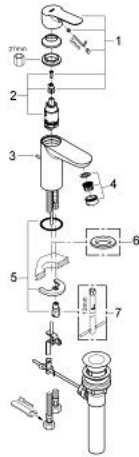

32 819 000 **BAUEDGE SINGLE-LEVER BASIN MIXER 1/2"**
S-SIZE

PRODUCT DESCRIPTION

- Colour: chrome
- single hole installation
- metal lever
- GROHE SmoothControl 28 mm ceramic cartridge
- GROHE LongLife finish
- mousseur
- pop-up waste set 1"
- flexible connection hoses
- rapid installation system

32 819 000 **BAUEDGE SINGLE-LEVER BASIN MIXER 1/2"**
S-SIZE

SPARE PARTS, August 2009 – now

- 1: Lever (Spare part-nr. 46697000)
- 2: Cartridge (Spare part-nr. 46580000)
- 3: Pop-up rod (Spare part-nr. 10769000)
- 4: Mousseur (Spare part-nr. 13952000)
- 5: Shank fastening assembly (Spare part-nr. 46249000)
- 6: Base plate (Spare part-nr. 48052000)*
- 7: Mounting wrench (Spare part-nr. 19017000)*