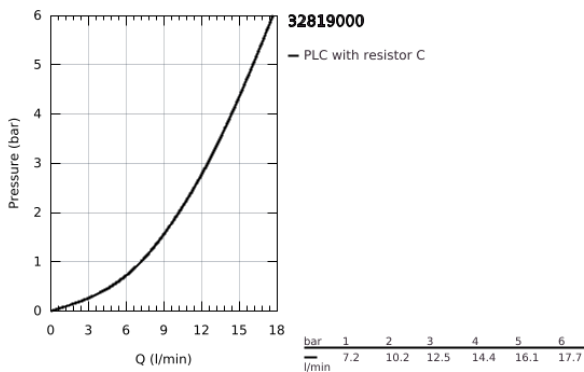

32 819 000 **BAUEDGE SINGLE-LEVER BASIN MIXER 1/2"**
S-SIZE

PRODUCT DESCRIPTION

- Colour: chrome
- single hole installation
- metal lever
- GROHE SmoothControl 28 mm ceramic cartridge
- GROHE LongLife finish
- mousseur
- pop-up waste set 1"
- flexible connection hoses
- rapid installation system

32 819 000 **BAUEDGE SINGLE-LEVER BASIN MIXER 1/2"**
S-SIZE

SPARE PARTS, August 2009 – now

- 1: Lever (Spare part-nr. 46697000)
- 2: Cartridge (Spare part-nr. 46580000)
- 3: Pop-up rod (Spare part-nr. 10769000)
- 4: Mousseur (Spare part-nr. 13952000)
- 5: Shank fastening assembly (Spare part-nr. 46249000)
- 6: Base plate (Spare part-nr. 48052000)*
- 7: Mounting wrench (Spare part-nr. 19017000)*