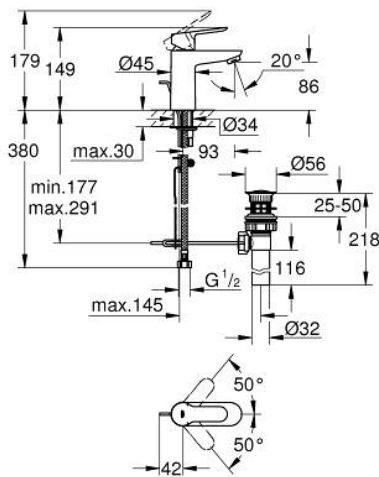

32 819 000 **BAUEDGE SINGLE-LEVER BASIN MIXER 1/2"**
S-SIZE

PRODUCT DESCRIPTION

- Colour: chrome
- single hole installation
- metal lever
- GROHE SmoothControl 28 mm ceramic cartridge
- GROHE LongLife finish
- mousseur
- pop-up waste set 1"
- flexible connection hoses
- rapid installation system

32 819 000 **BAUEDGE SINGLE-LEVER BASIN MIXER 1/2"**
S-SIZE

SPARE PARTS, August 2009 – now

- 1: Lever (Spare part-nr. 46697000)
- 2: Cartridge (Spare part-nr. 46580000)
- 3: Pop-up rod (Spare part-nr. 10769000)
- 4: Mousseur (Spare part-nr. 13952000)
- 5: Shank fastening assembly (Spare part-nr. 46249000)
- 6: Base plate (Spare part-nr. 48052000)*
- 7: Mounting wrench (Spare part-nr. 19017000)*