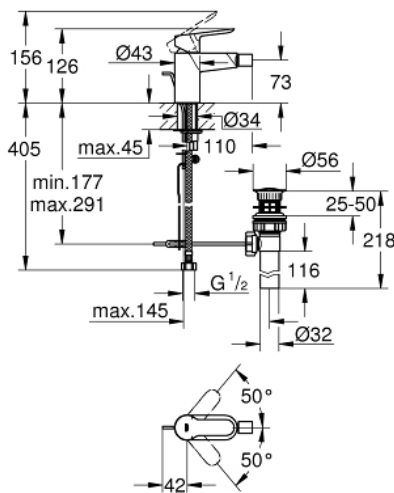

32 822 000 **BAUEDGE SINGLE-LEVER BIDET MIXER 1/2"**

PRODUCT DESCRIPTION

- Colour: chrome
- single hole installation
- metal lever
- GROHE SmoothControl 28 mm ceramic cartridge
- GROHE LongLife finish
- ball-joint mousseur
- pop-up waste set 1"
- flexible connection hoses
- rapid installation system

32 822 000 BAUEDGE SINGLE-LEVER BIDET MIXER 1/2"

SPARE PARTS, August 2009 – now

- 1: Lever (Spare part-nr. 46697000)
- 2: Cartridge (Spare part-nr. 46580000)
- 3: Pop-up rod (Spare part-nr. 10769000)
- 4: Mousseur (Spare part-nr. 13989000)
- 5: Shank fastening assembly (Spare part-nr. 46249000)
- 6: Base plate (Spare part-nr. 48052000)*
- 7: Mounting wrench (Spare part-nr. 19017000)*