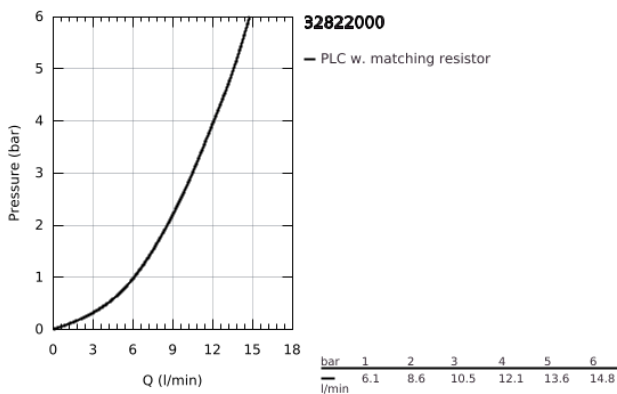

32 822 000 **BAUEDGE SINGLE-LEVER BIDET MIXER 1/2"**

PRODUCT DESCRIPTION

- Colour: chrome
- single hole installation
- metal lever
- GROHE SmoothControl 28 mm ceramic cartridge
- GROHE LongLife finish
- ball-joint mousseur
- pop-up waste set 1"
- flexible connection hoses
- rapid installation system

32 822 000 BAUEDGE SINGLE-LEVER BIDET MIXER 1/2"

SPARE PARTS, August 2009 – now

- 1: Lever (Spare part-nr. 46697000)
- 2: Cartridge (Spare part-nr. 46580000)
- 3: Pop-up rod (Spare part-nr. 10769000)
- 4: Mousseur (Spare part-nr. 13989000)
- 5: Shank fastening assembly (Spare part-nr. 46249000)
- 6: Base plate (Spare part-nr. 48052000)*
- 7: Mounting wrench (Spare part-nr. 19017000)*