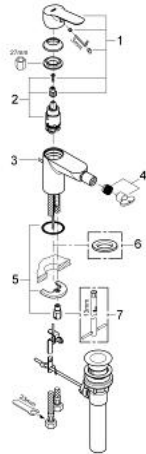

32 822 000 **BAUEDGE SINGLE-LEVER BIDET MIXER 1/2"**

PRODUCT DESCRIPTION

- Colour: chrome
- single hole installation
- metal lever
- GROHE SmoothControl 28 mm ceramic cartridge
- GROHE LongLife finish
- ball-joint mousseur
- pop-up waste set 1"
- flexible connection hoses
- rapid installation system

32 822 000 BAUEDGE SINGLE-LEVER BIDET MIXER 1/2"

SPARE PARTS, August 2009 – now

- 1: Lever (Spare part-nr. 46697000)
- 2: Cartridge (Spare part-nr. 46580000)
- 3: Pop-up rod (Spare part-nr. 10769000)
- 4: Mousseur (Spare part-nr. 13989000)
- 5: Shank fastening assembly (Spare part-nr. 46249000)
- 6: Base plate (Spare part-nr. 48052000)*
- 7: Mounting wrench (Spare part-nr. 19017000)*