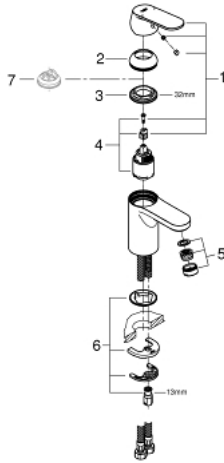

32 824 000 **EUROSMART COSMOPOLITAN SINGLE-LEVER BASIN MIXER 1/2" S-SIZE**

PRODUCT DESCRIPTION

- Colour: chrome
- single hole installation
- metal lever
- GROHE SilkMove 35 mm ceramic cartridge
- adjustable flow rate limiter
- adjustable minimum flow rate approx. 2.5 l/min
- GROHE LongLife finish
- GROHE FastFixation installation system with centering support
- mousseur
- smooth body
- flexible connection hoses
- optional temperature limiter ref. no. 46 375 000
- acoustic group I in accordance with DIN 4109

32 824 000 **EUROSMART COSMOPOLITAN SINGLE-LEVER BASIN MIXER 1/2"**
S-SIZE

SPARE PARTS, August 2009 – now

- 1: Lever (Spare part-nr. 46681000)
- 2: Cap (Spare part-nr. 46492000)
- 3: Screw coupling (Spare part-nr. 46460000)
- 4: Cartridge (Spare part-nr. 46374000)
- 5: Mousseur (Spare part-nr. 13929000)
- 6: Shank fastening assembly (Spare part-nr. 46671000)
- 7: Temperature limiter (Spare part-nr. 46375000)*
- 8: Mounting wrench (Spare part-nr. 19017000)*
- 9: Socket Spanner (Spare part-nr. 19332000)*