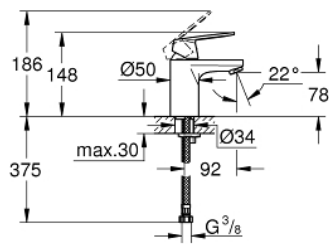

32 824 000 **EUROSMART COSMOPOLITAN SINGLE-LEVER BASIN MIXER 1/2" S-SIZE**

PRODUCT DESCRIPTION

- Colour: chrome
- single hole installation
- metal lever
- GROHE SilkMove 35 mm ceramic cartridge
- adjustable flow rate limiter
- adjustable minimum flow rate approx. 2.5 l/min
- GROHE LongLife finish
- GROHE FastFixation installation system with centering support
- mousseur
- smooth body
- flexible connection hoses
- optional temperature limiter ref. no. 46 375 000
- acoustic group I in accordance with DIN 4109

32 824 000 **EUROSMART COSMOPOLITAN SINGLE-LEVER BASIN MIXER 1/2"**
S-SIZE

SPARE PARTS, August 2009 – now

- 1: Lever (Spare part-nr. 46681000)
- 2: Cap (Spare part-nr. 46492000)
- 3: Screw coupling (Spare part-nr. 46460000)
- 4: Cartridge (Spare part-nr. 46374000)
- 5: Mousseur (Spare part-nr. 13929000)
- 6: Shank fastening assembly (Spare part-nr. 46671000)
- 7: Temperature limiter (Spare part-nr. 46375000)*
- 8: Mounting wrench (Spare part-nr. 19017000)*
- 9: Socket Spanner (Spare part-nr. 19332000)*