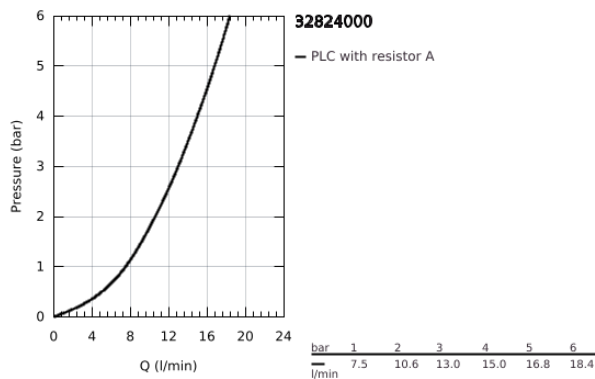

32 824 000 **EUROSMART COSMOPOLITAN SINGLE-LEVER BASIN MIXER 1/2" S-SIZE**

PRODUCT DESCRIPTION

- Colour: chrome
- single hole installation
- metal lever
- GROHE SilkMove 35 mm ceramic cartridge
- adjustable flow rate limiter
- adjustable minimum flow rate approx. 2.5 l/min
- GROHE LongLife finish
- GROHE FastFixation installation system with centering support
- mousseur
- smooth body
- flexible connection hoses
- optional temperature limiter ref. no. 46 375 000
- acoustic group I in accordance with DIN 4109

32 824 000 **EUROSMART COSMOPOLITAN SINGLE-LEVER BASIN MIXER 1/2"**
S-SIZE

SPARE PARTS, August 2009 – now

- 1: Lever (Spare part-nr. 46681000)
- 2: Cap (Spare part-nr. 46492000)
- 3: Screw coupling (Spare part-nr. 46460000)
- 4: Cartridge (Spare part-nr. 46374000)
- 5: Mousseur (Spare part-nr. 13929000)
- 6: Shank fastening assembly (Spare part-nr. 46671000)
- 7: Temperature limiter (Spare part-nr. 46375000)*
- 8: Mounting wrench (Spare part-nr. 19017000)*
- 9: Socket Spanner (Spare part-nr. 19332000)*