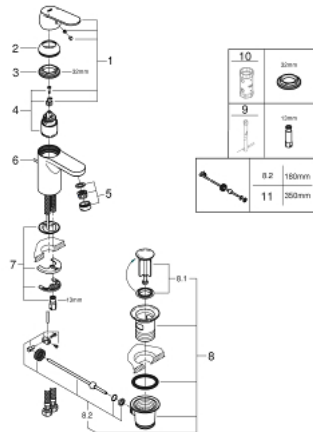

32 825 00E EUROSMART COSMOPOLITAN SINGLE-LEVER BASIN MIXER 1/2" S-SIZE

SPARE PARTS, August 2017 – now

- 1: Lever (Spare part-nr. 46681000)
- 2: Cap (Spare part-nr. 46492000)
- 3: Screw coupling (Spare part-nr. 46460000)
- 4: Cartridge (Spare part-nr. 46374000)
- 5: Flow straightener (Spare part-nr. 13955000)
- 6: Pop-up rod (Spare part-nr. 46739000)
- 7: Shank fastening assembly (Spare part-nr. 46671000)
- 8: Waste set 1 1/4" (Spare part-nr. 28910000)
- 8.1: Plug (Spare part-nr. 07182000)
- 8.2: Eccentric rod (Spare part-nr. 07052000)
- 9: Mounting wrench (Spare part-nr. 19017000)*
- 10: Socket Spanner (Spare part-nr. 19332000)*
- 11: Eccentric rod (Spare part-nr. 07341000)*