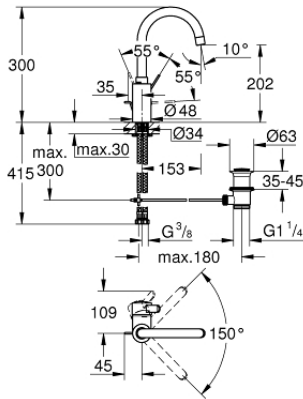

32 830 001 **EUROSMART COSMOPOLITAN SINGLE-LEVER BASIN MIXER 1/2"**
L-SIZE

PRODUCT DESCRIPTION

- Colour: chrome
- single hole installation
- metal lever
- covered lever fixing
- GROHE SilkMove 35 mm ceramic cartridge
- adjustable flow rate limiter
- GROHE LongLife finish
- Protected Water Ways no contact of water with lead or nickel inside the tap
- GROHE FastFixation installation system
- mousseur
- swivel tubular spout with stop limiter
- pop-up waste set 1 1/4"
- flexible connection hoses
- optional temperature limiter ref. no. 46 375 000

32 830 001 **EUROSMART COSMOPOLITAN SINGLE-LEVER BASIN MIXER 1/2"**
L-SIZE

SPARE PARTS, August 2017 – now

- 1: Lever (Spare part-nr. 46683000)
- 2: Cartridge (Spare part-nr. 46374000)
- 3: Mousseur (Spare part-nr. 48418000)
- 4: Pop-up rod (Spare part-nr. 46739000)
- 5: Shank fastening assembly (Spare part-nr. 46671000)
- 6: Waste set 1 1/4" (Spare part-nr. 28910000)
- 6.1: Plug (Spare part-nr. 07182000)
- 6.2: Eccentric rod (Spare part-nr. 07052000)
- 7: Socket Spanner (Spare part-nr. 19332000)*
- 8: Mounting wrench (Spare part-nr. 19017000)*
- 9: Eccentric rod (Spare part-nr. 07341000)*