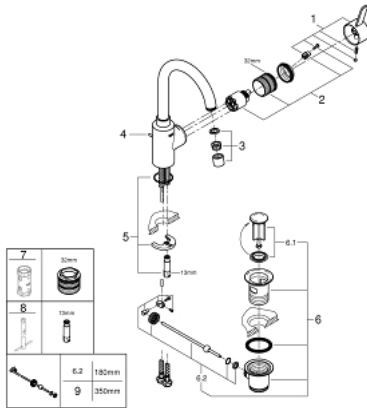

32 830 001 **EUROSMART COSMOPOLITAN SINGLE-LEVER BASIN MIXER 1/2"**
L-SIZE

PRODUCT DESCRIPTION

- Colour: chrome
- single hole installation
- metal lever
- covered lever fixing
- GROHE SilkMove 35 mm ceramic cartridge
- adjustable flow rate limiter
- GROHE LongLife finish
- Protected Water Ways no contact of water with lead or nickel inside the tap
- GROHE FastFixation installation system
- mousseur
- swivel tubular spout with stop limiter
- pop-up waste set 1 1/4"
- flexible connection hoses
- optional temperature limiter ref. no. 46 375 000

32 830 001 **EUROSMART COSMOPOLITAN SINGLE-LEVER BASIN MIXER 1/2"**
L-SIZE

SPARE PARTS, August 2017 – now

- 1: Lever (Spare part-nr. 46683000)
- 2: Cartridge (Spare part-nr. 46374000)
- 3: Mousseur (Spare part-nr. 48418000)
- 4: Pop-up rod (Spare part-nr. 46739000)
- 5: Shank fastening assembly (Spare part-nr. 46671000)
- 6: Waste set 1 1/4" (Spare part-nr. 28910000)
- 6.1: Plug (Spare part-nr. 07182000)
- 6.2: Eccentric rod (Spare part-nr. 07052000)
- 7: Socket Spanner (Spare part-nr. 19332000)*
- 8: Mounting wrench (Spare part-nr. 19017000)*
- 9: Eccentric rod (Spare part-nr. 07341000)*