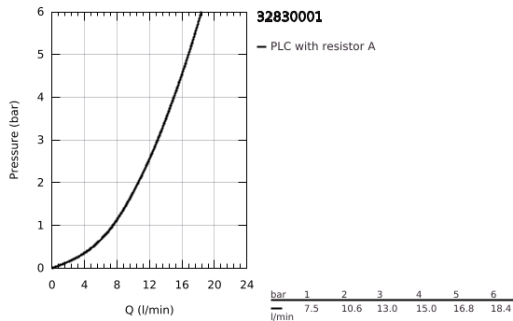

32 830 001 **EUROSMART COSMOPOLITAN SINGLE-LEVER BASIN MIXER 1/2"**
L-SIZE

PRODUCT DESCRIPTION

- Colour: chrome
- single hole installation
- metal lever
- covered lever fixing
- GROHE SilkMove 35 mm ceramic cartridge
- adjustable flow rate limiter
- GROHE LongLife finish
- Protected Water Ways no contact of water with lead or nickel inside the tap
- GROHE FastFixation installation system
- mousseur
- swivel tubular spout with stop limiter
- pop-up waste set 1 1/4"
- flexible connection hoses
- optional temperature limiter ref. no. 46 375 000

32 830 001 **EUROSMART COSMOPOLITAN SINGLE-LEVER BASIN MIXER 1/2"**
L-SIZE

SPARE PARTS, August 2017 – now

- 1: Lever (Spare part-nr. 46683000)
- 2: Cartridge (Spare part-nr. 46374000)
- 3: Mousseur (Spare part-nr. 48418000)
- 4: Pop-up rod (Spare part-nr. 46739000)
- 5: Shank fastening assembly (Spare part-nr. 46671000)
- 6: Waste set 1 1/4" (Spare part-nr. 28910000)
- 6.1: Plug (Spare part-nr. 07182000)
- 6.2: Eccentric rod (Spare part-nr. 07052000)
- 7: Socket Spanner (Spare part-nr. 19332000)*
- 8: Mounting wrench (Spare part-nr. 19017000)*
- 9: Eccentric rod (Spare part-nr. 07341000)*