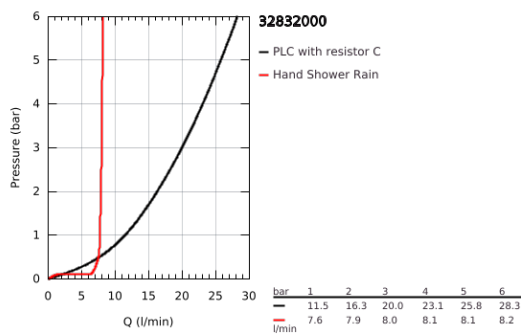

32 832 000 EUROSMART COSMOPOLITAN SINGLE-LEVER BATH MIXER 1/2"

PRODUCT DESCRIPTION

- Colour: chrome
- wall mounted
- metal lever
- GROHE SilkMove 46 mm ceramic cartridge
- GROHE LongLife finish
- adjustable flow rate limiter
- adjustable minimum flow rate approx. 2.5 l/min
- automatic diverter: bath/shower
- mousseur
- integrated non-return valve in the shower outlet 1/2"
- S-unions
- protected against backflow
- optional temperature limiter ref. no. 46 308
- acoustic group I in accordance with DIN 4109
- with shower set
- consisting of:
 - Euphoria Cosmopolitan hand shower (27 367)
 - wall shower holder (27 056)
 - shower hose Relaxaflex 1500 mm 1/2" x 1/2" (28 151)

32 832 000 EUROSMART COSMOPOLITAN SINGLE-LEVER BATH MIXER 1/2"

SPARE PARTS, February 2016 – now

- 1: Lever (Spare part-nr. 46682000)
- 2: Cap (Spare part-nr. 46427000)
- 3: Cartridge (Spare part-nr. 46048000)
- 4: Diverter knob (Spare part-nr. 64309000)
- 5: Diverter (Spare part-nr. 65655000)
- 6: Non-return valve (Spare part-nr. 08565000)
- 7: Mousseur (Spare part-nr. 13952000)
- 8: Screw connection 1/2" (Spare part-nr. 45044000)
- 9: S-union (Spare part-nr. 12662000)
- 10: Dirt strainer (Spare part-nr. 0700200M)
- 11: Temperature limiter (Spare part-nr. 46308000)*
- 12: Extension 3/4", 20 mm (Spare part-nr. 0713000M)*
- 13: Special spanner (Spare part-nr. 19377000)*