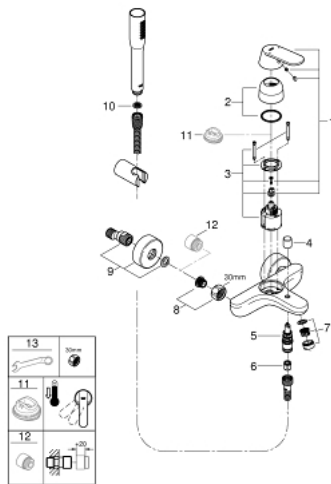

32 832 000 EUROSMART COSMOPOLITAN SINGLE-LEVER BATH MIXER 1/2"

PRODUCT DESCRIPTION

- Colour: chrome
- wall mounted
- metal lever
- GROHE SilkMove 46 mm ceramic cartridge
- GROHE LongLife finish
- adjustable flow rate limiter
- adjustable minimum flow rate approx. 2.5 l/min
- automatic diverter: bath/shower
- mousseur
- integrated non-return valve in the shower outlet 1/2"
- S-unions
- protected against backflow
- optional temperature limiter ref. no. 46 308
- acoustic group I in accordance with DIN 4109
- with shower set
- consisting of:
 - Euphoria Cosmopolitan hand shower (27 367)
 - wall shower holder (27 056)
 - shower hose Relaxaflex 1500 mm 1/2" x 1/2" (28 151)

32 832 000 EUROSMART COSMOPOLITAN SINGLE-LEVER BATH MIXER 1/2"

SPARE PARTS, February 2016 – now

- 1: Lever (Spare part-nr. 46682000)
- 2: Cap (Spare part-nr. 46427000)
- 3: Cartridge (Spare part-nr. 46048000)
- 4: Diverter knob (Spare part-nr. 64309000)
- 5: Diverter (Spare part-nr. 65655000)
- 6: Non-return valve (Spare part-nr. 08565000)
- 7: Mousseur (Spare part-nr. 13952000)
- 8: Screw connection 1/2" (Spare part-nr. 45044000)
- 9: S-union (Spare part-nr. 12662000)
- 10: Dirt strainer (Spare part-nr. 0700200M)
- 11: Temperature limiter (Spare part-nr. 46308000)*
- 12: Extension 3/4", 20 mm (Spare part-nr. 0713000M)*
- 13: Special spanner (Spare part-nr. 19377000)*