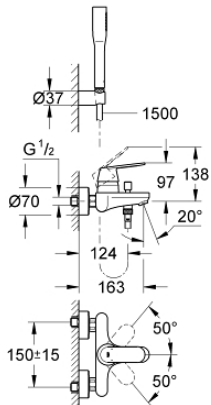

32 832 000 EUROSMART COSMOPOLITAN SINGLE-LEVER BATH MIXER 1/2"

PRODUCT DESCRIPTION

- Colour: chrome
- wall mounted
- metal lever
- GROHE SilkMove 46 mm ceramic cartridge
- GROHE LongLife finish
- adjustable flow rate limiter
- adjustable minimum flow rate approx. 2.5 l/min
- automatic diverter: bath/shower
- mousseur
- integrated non-return valve in the shower outlet 1/2"
- S-unions
- protected against backflow
- optional temperature limiter ref. no. 46 308
- acoustic group I in accordance with DIN 4109
- with shower set
- consisting of:
 - Euphoria Cosmopolitan hand shower (27 367)
 - wall shower holder (27 056)
 - shower hose Relaxaflex 1500 mm 1/2" x 1/2" (28 151)

32 832 000 EUROSMART COSMOPOLITAN SINGLE-LEVER BATH MIXER 1/2"

SPARE PARTS, February 2016 – now

- 1: Lever (Spare part-nr. 46682000)
- 2: Cap (Spare part-nr. 46427000)
- 3: Cartridge (Spare part-nr. 46048000)
- 4: Diverter knob (Spare part-nr. 64309000)
- 5: Diverter (Spare part-nr. 65655000)
- 6: Non-return valve (Spare part-nr. 08565000)
- 7: Mousseur (Spare part-nr. 13952000)
- 8: Screw connection 1/2" (Spare part-nr. 45044000)
- 9: S-union (Spare part-nr. 12662000)
- 10: Dirt strainer (Spare part-nr. 0700200M)
- 11: Temperature limiter (Spare part-nr. 46308000)*
- 12: Extension 3/4", 20 mm (Spare part-nr. 0713000M)*
- 13: Special spanner (Spare part-nr. 19377000)*