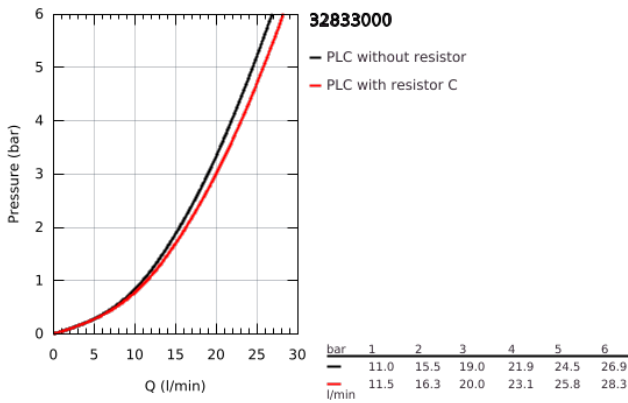

32 833 000 EUROSMART COSMOPOLITAN SINGLE-LEVER BATH MIXER 1/2"

PRODUCT DESCRIPTION

- Colour: chrome
- wall mounted
- metal lever
- GROHE SilkMove 46 mm ceramic cartridge
- Eco-Override-Stop lever resistance for saving water
- GROHE LongLife finish
- adjustable flow rate limiter
- adjustable minimum flow rate approx. 2.5 l/min
- automatic diverter: bath/shower
- mousseur
- integrated non-return valve in the shower outlet 1/2"
- S-unions
- protected against backflow
- optional temperature limiter ref. no. 08 791

32 833 000 EUROSMART COSMOPOLITAN SINGLE-LEVER BATH MIXER 1/2"

SPARE PARTS, August 2009 – now

- 1: Lever (Spare part-nr. 46682000)
 - 2: Cap (Spare part-nr. 46427000)
 - 3: Cartridge (Spare part-nr. 46588000)
 - 4: Diverter knob (Spare part-nr. 64309000)
 - 5: Diverter (Spare part-nr. 65655000)
 - 6: Non-return valve (Spare part-nr. 08565000)
 - 7: Mousseur (Spare part-nr. 13952000)
 - 8: Screw connection 1/2" (Spare part-nr. 45044000)
 - 9: S-union (Spare part-nr. 12662000)
 - 10: Temperature limiter (Spare part-nr. 08791000)*
 - 11: Extension 3/4", 20 mm (Spare part-nr. 0713000M)*
- * Optional accessories