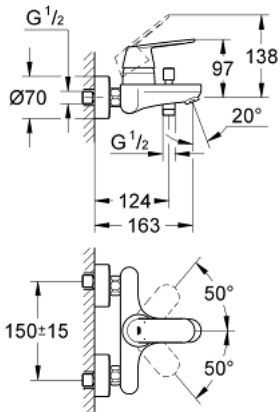

32 833 000 EUROSMART COSMOPOLITAN SINGLE-LEVER BATH MIXER 1/2"

PRODUCT DESCRIPTION

- Colour: chrome
- wall mounted
- metal lever
- GROHE SilkMove 46 mm ceramic cartridge
- Eco-Override-Stop lever resistance for saving water
- GROHE LongLife finish
- adjustable flow rate limiter
- adjustable minimum flow rate approx. 2.5 l/min
- automatic diverter: bath/shower
- mousseur
- integrated non-return valve in the shower outlet 1/2"
- S-unions
- protected against backflow
- optional temperature limiter ref. no. 08 791

32 833 000 EUROSMART COSMOPOLITAN SINGLE-LEVER BATH MIXER 1/2"

SPARE PARTS, August 2009 – now

- 1: Lever (Spare part-nr. 46682000)
 - 2: Cap (Spare part-nr. 46427000)
 - 3: Cartridge (Spare part-nr. 46588000)
 - 4: Diverter knob (Spare part-nr. 64309000)
 - 5: Diverter (Spare part-nr. 65655000)
 - 6: Non-return valve (Spare part-nr. 08565000)
 - 7: Mousseur (Spare part-nr. 13952000)
 - 8: Screw connection 1/2" (Spare part-nr. 45044000)
 - 9: S-union (Spare part-nr. 12662000)
 - 10: Temperature limiter (Spare part-nr. 08791000)*
 - 11: Extension 3/4", 20 mm (Spare part-nr. 0713000M)*
- * Optional accessories