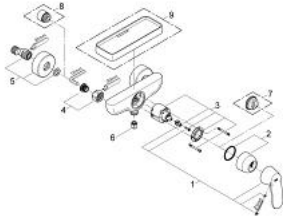

32 837 000 EUROSMART COSMOPOLITAN SINGLE-LEVER SHOWER MIXER 1/2"

PRODUCT DESCRIPTION

- Colour: chrome
- wall mounted
- metal lever
- GROHE SilkMove 46 mm ceramic cartridge
- GROHE LongLife finish
- adjustable flow rate limiter
- adjustable minimum flow rate approx. 2.5 l/min
- shower bottom outlet 1/2" with integrated non return-valve
- S-unions
- optional temperature limiter ref. no. 46 308
- protected against backflow
- acoustic group I in accordance with DIN 4109

32 837 000 EUROSMART COSMOPOLITAN SINGLE-LEVER SHOWER MIXER 1/2"

SPARE PARTS, August 2009 – now

- 1: Lever (Spare part-nr. 46682000)
- 2: Cap (Spare part-nr. 46427000)
- 3: Cartridge (Spare part-nr. 46048000)
- 4: Screw connection 1/2" (Spare part-nr. 45044000)
- 5: S-union (Spare part-nr. 12662000)
- 6: Non-return valve (Spare part-nr. 08565000)
- 7: Temperature limiter (Spare part-nr. 46308000)*
- 8: Extension 3/4", 20 mm (Spare part-nr. 0713000M)*
- 9: Plastic tray (Spare part-nr. 18349000)*