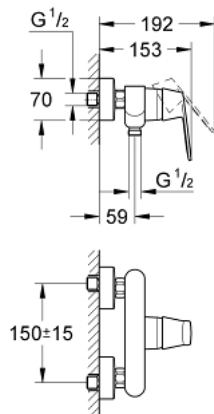

32 837 000 EUROSMART COSMOPOLITAN SINGLE-LEVER SHOWER MIXER 1/2"

PRODUCT DESCRIPTION

- Colour: chrome
- wall mounted
- metal lever
- GROHE SilkMove 46 mm ceramic cartridge
- GROHE LongLife finish
- adjustable flow rate limiter
- adjustable minimum flow rate approx. 2.5 l/min
- shower bottom outlet 1/2" with integrated non return-valve
- S-unions
- optional temperature limiter ref. no. 46 308
- protected against backflow
- acoustic group I in accordance with DIN 4109

32 837 000 EUROSMART COSMOPOLITAN SINGLE-LEVER SHOWER MIXER 1/2"

SPARE PARTS, August 2009 – now

- 1: Lever (Spare part-nr. 46682000)
- 2: Cap (Spare part-nr. 46427000)
- 3: Cartridge (Spare part-nr. 46048000)
- 4: Screw connection 1/2" (Spare part-nr. 45044000)
- 5: S-union (Spare part-nr. 12662000)
- 6: Non-return valve (Spare part-nr. 08565000)
- 7: Temperature limiter (Spare part-nr. 46308000)*
- 8: Extension 3/4", 20 mm (Spare part-nr. 0713000M)*
- 9: Plastic tray (Spare part-nr. 18349000)*