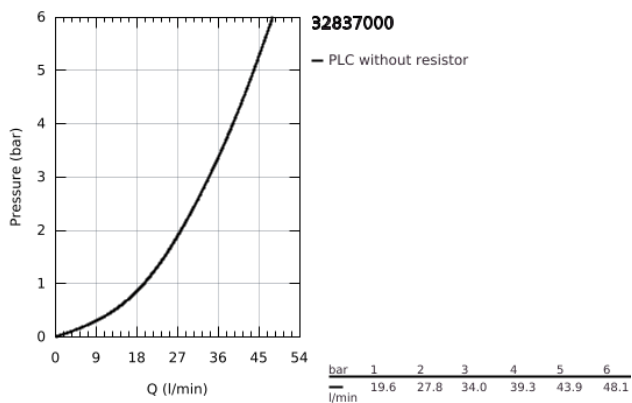

32 837 000 EUROSMART COSMOPOLITAN SINGLE-LEVER SHOWER MIXER 1/2"

PRODUCT DESCRIPTION

- Colour: chrome
- wall mounted
- metal lever
- GROHE SilkMove 46 mm ceramic cartridge
- GROHE LongLife finish
- adjustable flow rate limiter
- adjustable minimum flow rate approx. 2.5 l/min
- shower bottom outlet 1/2" with integrated non return-valve
- S-unions
- optional temperature limiter ref. no. 46 308
- protected against backflow
- acoustic group I in accordance with DIN 4109

32 837 000 EUROSMART COSMOPOLITAN SINGLE-LEVER SHOWER MIXER 1/2"

SPARE PARTS, August 2009 – now

- 1: Lever (Spare part-nr. 46682000)
- 2: Cap (Spare part-nr. 46427000)
- 3: Cartridge (Spare part-nr. 46048000)
- 4: Screw connection 1/2" (Spare part-nr. 45044000)
- 5: S-union (Spare part-nr. 12662000)
- 6: Non-return valve (Spare part-nr. 08565000)
- 7: Temperature limiter (Spare part-nr. 46308000)*
- 8: Extension 3/4", 20 mm (Spare part-nr. 0713000M)*
- 9: Plastic tray (Spare part-nr. 18349000)*