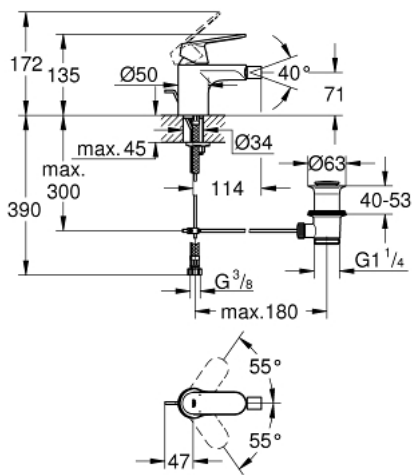

32 839 000 **EUROSMART COSMOPOLITAN SINGLE-LEVER BIDET MIXER 1/2"**
S-SIZE

PRODUCT DESCRIPTION

- Colour: chrome
- single hole installation
- metal lever
- GROHE SilkMove 35 mm ceramic cartridge
- adjustable flow rate limiter
- GROHE LongLife finish
- GROHE EcoJoy - less water, perfect flow
- maximum flow rate (at 3 bar): 5 l/min
- GROHE FastFixation installation system with centering support
- ball-joint mousseur
- pop-up waste set 1 1/4"
- flexible connection hoses
- optional temperature limiter ref. no. 46 375 000
- acoustic group I in accordance with DIN 4109

32 839 000 EUROSMART COSMOPOLITAN SINGLE-LEVER BIDET MIXER 1/2" S-SIZE

SPARE PARTS, August 2009 – now

- 1: Lever (Spare part-nr. 46681000)
- 2: Cap (Spare part-nr. 46492000)
- 3: Screw coupling (Spare part-nr. 46460000)
- 4: Cartridge (Spare part-nr. 46374000)
- 5: Mousseur (Spare part-nr. 13998000)
- 6: Pop-up rod (Spare part-nr. 46739000)
- 7: Shank fastening assembly (Spare part-nr. 46671000)
- 8: Waste set 1 1/4" (Spare part-nr. 28910000)
- 8.1: Plug (Spare part-nr. 07182000)
- 8.2: Eccentric rod (Spare part-nr. 07052000)
- 9: Temperature limiter (Spare part-nr. 46375000)*
- 10: Socket Spanner (Spare part-nr. 19332000)*
- 11: Mounting wrench (Spare part-nr. 19017000)*
- 12: Eccentric rod (Spare part-nr. 07341000)*