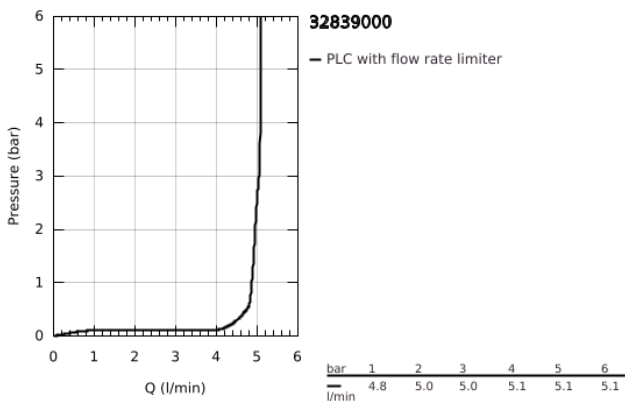

32 839 000 **EUROSMART COSMOPOLITAN SINGLE-LEVER BIDET MIXER 1/2"**
S-SIZE

PRODUCT DESCRIPTION

- Colour: chrome
- single hole installation
- metal lever
- GROHE SilkMove 35 mm ceramic cartridge
- adjustable flow rate limiter
- GROHE LongLife finish
- GROHE EcoJoy - less water, perfect flow
- maximum flow rate (at 3 bar): 5 l/min
- GROHE FastFixation installation system with centering support
- ball-joint mousseur
- pop-up waste set 1 1/4"
- flexible connection hoses
- optional temperature limiter ref. no. 46 375 000
- acoustic group I in accordance with DIN 4109

32 839 000 EUROSMART COSMOPOLITAN SINGLE-LEVER BIDET MIXER 1/2" S-SIZE

SPARE PARTS, August 2009 – now

- 1: Lever (Spare part-nr. 46681000)
- 2: Cap (Spare part-nr. 46492000)
- 3: Screw coupling (Spare part-nr. 46460000)
- 4: Cartridge (Spare part-nr. 46374000)
- 5: Mousseur (Spare part-nr. 13998000)
- 6: Pop-up rod (Spare part-nr. 46739000)
- 7: Shank fastening assembly (Spare part-nr. 46671000)
- 8: Waste set 1 1/4" (Spare part-nr. 28910000)
- 8.1: Plug (Spare part-nr. 07182000)
- 8.2: Eccentric rod (Spare part-nr. 07052000)
- 9: Temperature limiter (Spare part-nr. 46375000)*
- 10: Socket Spanner (Spare part-nr. 19332000)*
- 11: Mounting wrench (Spare part-nr. 19017000)*
- 12: Eccentric rod (Spare part-nr. 07341000)*