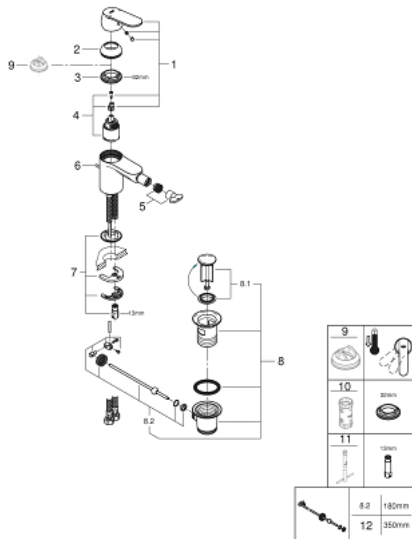

32 839 000 **EUROSMART COSMOPOLITAN SINGLE-LEVER BIDET MIXER 1/2"**
S-SIZE

PRODUCT DESCRIPTION

- Colour: chrome
- single hole installation
- metal lever
- GROHE SilkMove 35 mm ceramic cartridge
- adjustable flow rate limiter
- GROHE LongLife finish
- GROHE EcoJoy - less water, perfect flow
- maximum flow rate (at 3 bar): 5 l/min
- GROHE FastFixation installation system with centering support
- ball-joint mousseur
- pop-up waste set 1 1/4"
- flexible connection hoses
- optional temperature limiter ref. no. 46 375 000
- acoustic group I in accordance with DIN 4109

32 839 000 EUROSMART COSMOPOLITAN SINGLE-LEVER BIDET MIXER 1/2" S-SIZE

SPARE PARTS, August 2009 – now

- 1: Lever (Spare part-nr. 46681000)
- 2: Cap (Spare part-nr. 46492000)
- 3: Screw coupling (Spare part-nr. 46460000)
- 4: Cartridge (Spare part-nr. 46374000)
- 5: Mousseur (Spare part-nr. 13998000)
- 6: Pop-up rod (Spare part-nr. 46739000)
- 7: Shank fastening assembly (Spare part-nr. 46671000)
- 8: Waste set 1 1/4" (Spare part-nr. 28910000)
- 8.1: Plug (Spare part-nr. 07182000)
- 8.2: Eccentric rod (Spare part-nr. 07052000)
- 9: Temperature limiter (Spare part-nr. 46375000)*
- 10: Socket Spanner (Spare part-nr. 19332000)*
- 11: Mounting wrench (Spare part-nr. 19017000)*
- 12: Eccentric rod (Spare part-nr. 07341000)*