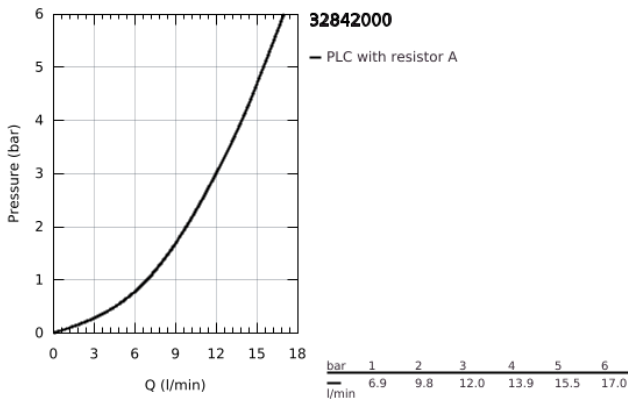

32 842 000 **EUROSMART COSMOPOLITAN SINGLE-LEVER SINK MIXER 1/2"**

PRODUCT DESCRIPTION

- Colour: chrome
- low spout
- single hole installation
- GROHE LongLife finish
- GROHE SilkMove 35 mm ceramic cartridge
- mousseur
- adjustable flow rate limiter
- swivel tubular spout
- swivel area 140°
- flexible connection hoses
- rapid installation system
- maximum flow rate (at 3 bar): 12 l/min

32 842 000 EUROSMART COSMOPOLITAN SINGLE-LEVER SINK MIXER 1/2"

SPARE PARTS, May 2016 – now

- 1: Lever (Spare part-nr. 46685000)
- 2: Cap (Spare part-nr. 46601000)
- 3: Cartridge (Spare part-nr. 46374000)
- 4: Seal kit (Spare part-nr. 46429K00)
- 5: Mousseur (Spare part-nr. 13928000)
- 6: Spout (Spare part-nr. 13205000)
- 7: Shank fastening assembly (Spare part-nr. 46249000)
- 8: Mounting wrench (Spare part-nr. 19017000)*