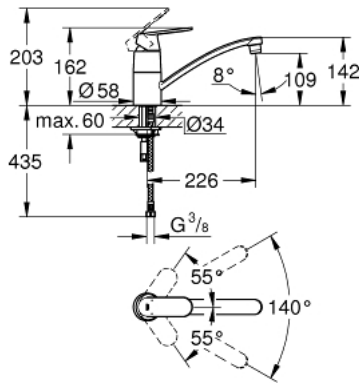

32 842 000 **EUROSMART COSMOPOLITAN SINGLE-LEVER SINK MIXER 1/2"**

PRODUCT DESCRIPTION

- Colour: chrome
- low spout
- single hole installation
- GROHE LongLife finish
- GROHE SilkMove 35 mm ceramic cartridge
- mousseur
- adjustable flow rate limiter
- swivel tubular spout
- swivel area 140°
- flexible connection hoses
- rapid installation system
- maximum flow rate (at 3 bar): 12 l/min

32 842 000 EUROSMART COSMOPOLITAN SINGLE-LEVER SINK MIXER 1/2"

SPARE PARTS, May 2016 – now

- 1: Lever (Spare part-nr. 46685000)
- 2: Cap (Spare part-nr. 46601000)
- 3: Cartridge (Spare part-nr. 46374000)
- 4: Seal kit (Spare part-nr. 46429K00)
- 5: Mousseur (Spare part-nr. 13928000)
- 6: Spout (Spare part-nr. 13205000)
- 7: Shank fastening assembly (Spare part-nr. 46249000)
- 8: Mounting wrench (Spare part-nr. 19017000)*