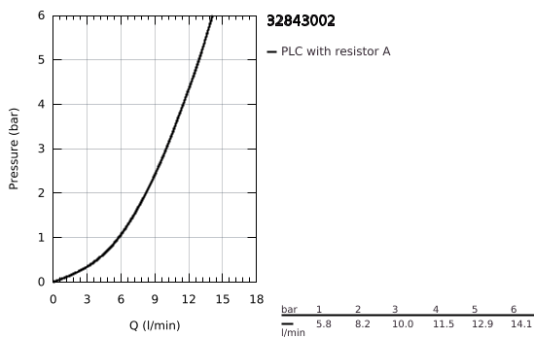

32 843 002 EUROSMART COSMOPOLITAN SINGLE-LEVER SINK MIXER 1/2"

PRODUCT DESCRIPTION

- Colour: chrome
- high spout
- single hole installation
- GROHE LongLife finish
- GROHE SilkMove 35 mm ceramic cartridge
- Protected Water Ways no contact of water with lead or nickel inside the tap
- mousseur
- adjustable flow rate limiter
- swivel tubular spout, swivel area 150°
- flexible connection hoses
-
- maximum flow rate (at 3 bar): 10 l/min

32 843 002 EUROSMART COSMOPOLITAN SINGLE-LEVER SINK MIXER 1/2"

SPARE PARTS, April 2020 – now

- 1: Lever (Spare part-nr. 46683000)
 - 2: Mousseur (Spare part-nr. 48418000)
 - 3: Cartridge (Spare part-nr. 46374000)
 - 4: Mounting set (Spare part-nr. 48477000)
 - 5: Socket Spanner (Spare part-nr. 19332000)*
- * Optional accessories