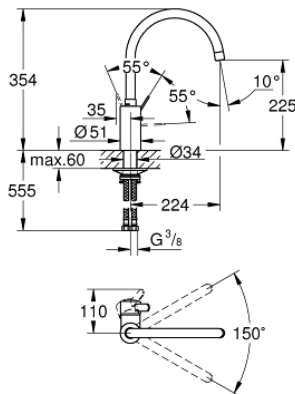

32 843 002 EUROSMART COSMOPOLITAN SINGLE-LEVER SINK MIXER 1/2"

PRODUCT DESCRIPTION

- Colour: chrome
- high spout
- single hole installation
- GROHE LongLife finish
- GROHE SilkMove 35 mm ceramic cartridge
- Protected Water Ways no contact of water with lead or nickel inside the tap
- mousseur
- adjustable flow rate limiter
- swivel tubular spout, swivel area 150°
- flexible connection hoses
-
- maximum flow rate (at 3 bar): 10 l/min

32 843 002 EUROSMART COSMOPOLITAN SINGLE-LEVER SINK MIXER 1/2"

SPARE PARTS, April 2020 – now

- 1: Lever (Spare part-nr. 46683000)
 - 2: Mousseur (Spare part-nr. 48418000)
 - 3: Cartridge (Spare part-nr. 46374000)
 - 4: Mounting set (Spare part-nr. 48477000)
 - 5: Socket Spanner (Spare part-nr. 19332000)*
- * Optional accessories