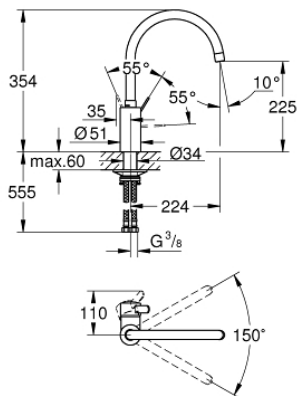

### 32 843 DC2 EUROSART COSMOPOLITAN SINGLE-LEVER SINK MIXER 1/2"

**PRODUCT DESCRIPTION**

- Colour: Supersteel
- high spout
- single hole installation
- GROHE LongLife finish
- GROHE SilkMove 35 mm ceramic cartridge
- Protected Water Ways no contact of water with lead or nickel inside the tap
- mousseur
- adjustable flow rate limiter
- swivel tubular spout, swivel area 150°
- flexible connection hoses
- 
- maximum flow rate (at 3 bar): 10 l/min

## 32 843 DC2 EUROSART COSMOPOLITAN SINGLE-LEVER SINK MIXER 1/2"

### SPARE PARTS, April 2020 – now

- 1: Lever (Spare part-nr. 46683DC0)
  - 2: Mousseur (Spare part-nr. 48418DC0)
  - 3: Cartridge (Spare part-nr. 46374000)
  - 4: Mounting set (Spare part-nr. 48477000)
  - 5: Socket Spanner (Spare part-nr. 19332000)\*
- \* Optional accessories