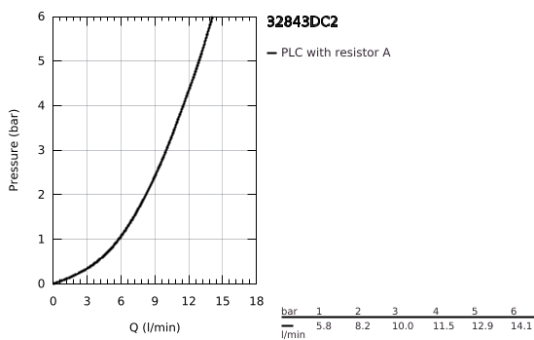

### 32 843 DC2 EUROSART COSMOPOLITAN SINGLE-LEVER SINK MIXER 1/2"

**PRODUCT DESCRIPTION**

- Colour: Supersteel
- high spout
- single hole installation
- GROHE LongLife finish
- GROHE SilkMove 35 mm ceramic cartridge
- Protected Water Ways no contact of water with lead or nickel inside the tap
- mousseur
- adjustable flow rate limiter
- swivel tubular spout, swivel area 150°
- flexible connection hoses
- 
- maximum flow rate (at 3 bar): 10 l/min

## 32 843 DC2 EUROSART COSMOPOLITAN SINGLE-LEVER SINK MIXER 1/2"