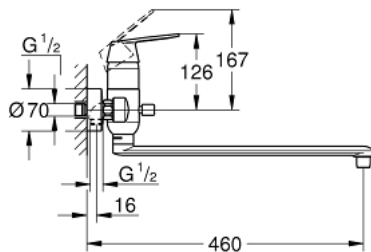

32 847 000 **EUROSMART COSMOPOLITAN SOLID BASIN MIXER, 1/2"**

PRODUCT DESCRIPTION

- Colour: chrome
- wall mounted
- metal lever
- GROHE SilkMove 46 mm ceramic cartridge
- GROHE LongLife finish
- adjustable flow rate limiter
- adjustable minimum flow rate approx. 2.5 l/min
- automatic diverter: bath/shower
- swivel tubular spout
- projection 400 mm
- S-unions

32 847 000 EUROSMART COSMOPOLITAN SOLID BASIN MIXER, 1/2"

SPARE PARTS, August 2009 – now

- 1: Lever (Spare part-nr. 46682000)
- 2: Cap (Spare part-nr. 46243000)
- 3: Cartridge (Spare part-nr. 46048000)
- 4: Diverter knob (Spare part-nr. 64309000)
- 5: Diverter (Spare part-nr. 65655000)
- 6: Wall union (Spare part-nr. 48012000)
- 7: Screw connection 1/2" (Spare part-nr. 45044000)
- 8: S-union (Spare part-nr. 12662000)
- 9: Spout (Spare part-nr. 13241000)
- 9.1: Mousseur (Spare part-nr. 13928000)
- 9.2: Safety ring (Spare part-nr. 64323000M)
- 10: Extension 3/4", 20 mm (Spare part-nr. 0713000M)*
- 11: Temperature limiter (Spare part-nr. 46308000)*