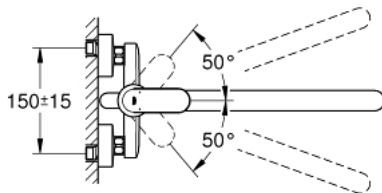

32 847 000 **EUROSMART COSMOPOLITAN SOLID BASIN MIXER, 1/2"**

PRODUCT DESCRIPTION

- Colour: chrome
- wall mounted
- metal lever
- GROHE SilkMove 46 mm ceramic cartridge
- GROHE LongLife finish
- adjustable flow rate limiter
- adjustable minimum flow rate approx. 2.5 l/min
- automatic diverter: bath/shower
- swivel tubular spout
- projection 400 mm
- S-unions

32 847 000 EUROSMART COSMOPOLITAN SOLID BASIN MIXER, 1/2"

SPARE PARTS, August 2009 – now

- 1: Lever (Spare part-nr. 46682000)
- 2: Cap (Spare part-nr. 46243000)
- 3: Cartridge (Spare part-nr. 46048000)
- 4: Diverter knob (Spare part-nr. 64309000)
- 5: Diverter (Spare part-nr. 65655000)
- 6: Wall union (Spare part-nr. 48012000)
- 7: Screw connection 1/2" (Spare part-nr. 45044000)
- 8: S-union (Spare part-nr. 12662000)
- 9: Spout (Spare part-nr. 13241000)
- 9.1: Mousseur (Spare part-nr. 13928000)
- 9.2: Safety ring (Spare part-nr. 64323000M)
- 10: Extension 3/4", 20 mm (Spare part-nr. 0713000M)*
- 11: Temperature limiter (Spare part-nr. 46308000)*