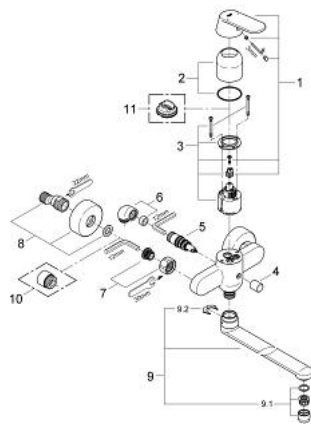

32 847 000 **EUROSMART COSMOPOLITAN SOLID BASIN MIXER, 1/2"**

PRODUCT DESCRIPTION

- Colour: chrome
- wall mounted
- metal lever
- GROHE SilkMove 46 mm ceramic cartridge
- GROHE LongLife finish
- adjustable flow rate limiter
- adjustable minimum flow rate approx. 2.5 l/min
- automatic diverter: bath/shower
- swivel tubular spout
- projection 400 mm
- S-unions

32 847 000 EUROSMART COSMOPOLITAN SOLID BASIN MIXER, 1/2"

SPARE PARTS, August 2009 – now

- 1: Lever (Spare part-nr. 46682000)
- 2: Cap (Spare part-nr. 46243000)
- 3: Cartridge (Spare part-nr. 46048000)
- 4: Diverter knob (Spare part-nr. 64309000)
- 5: Diverter (Spare part-nr. 65655000)
- 6: Wall union (Spare part-nr. 48012000)
- 7: Screw connection 1/2" (Spare part-nr. 45044000)
- 8: S-union (Spare part-nr. 12662000)
- 9: Spout (Spare part-nr. 13241000)
- 9.1: Mousseur (Spare part-nr. 13928000)
- 9.2: Safety ring (Spare part-nr. 64323000M)
- 10: Extension 3/4", 20 mm (Spare part-nr. 0713000M)*
- 11: Temperature limiter (Spare part-nr. 46308000)*