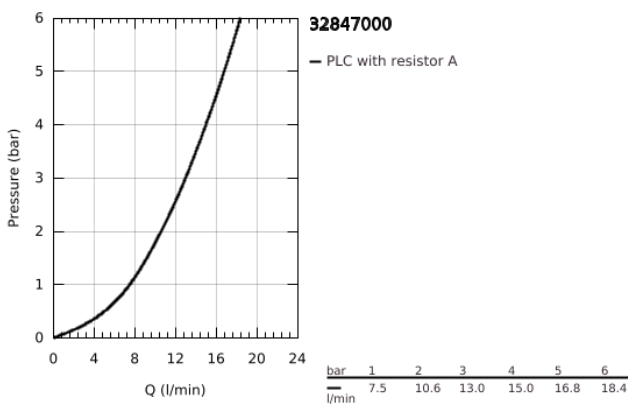

32 847 000 **EUROSMART COSMOPOLITAN SOLID BASIN MIXER, 1/2"**

PRODUCT DESCRIPTION

- Colour: chrome
- wall mounted
- metal lever
- GROHE SilkMove 46 mm ceramic cartridge
- GROHE LongLife finish
- adjustable flow rate limiter
- adjustable minimum flow rate approx. 2.5 l/min
- automatic diverter: bath/shower
- swivel tubular spout
- projection 400 mm
- S-unions

32 847 000 EUROSMART COSMOPOLITAN SOLID BASIN MIXER, 1/2"

SPARE PARTS, August 2009 – now

- 1: Lever (Spare part-nr. 46682000)
- 2: Cap (Spare part-nr. 46243000)
- 3: Cartridge (Spare part-nr. 46048000)
- 4: Diverter knob (Spare part-nr. 64309000)
- 5: Diverter (Spare part-nr. 65655000)
- 6: Wall union (Spare part-nr. 48012000)
- 7: Screw connection 1/2" (Spare part-nr. 45044000)
- 8: S-union (Spare part-nr. 12662000)
- 9: Spout (Spare part-nr. 13241000)
- 9.1: Mousseur (Spare part-nr. 13928000)
- 9.2: Safety ring (Spare part-nr. 64323000M)
- 10: Extension 3/4", 20 mm (Spare part-nr. 0713000M)*
- 11: Temperature limiter (Spare part-nr. 46308000)*