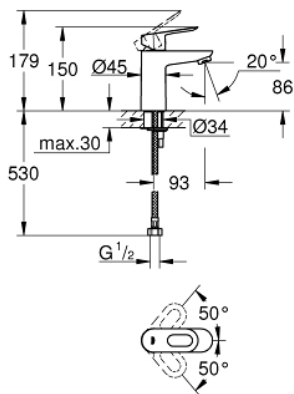

32 854 000 BAULoop SINGLE-LEVER BASIN MIXER 1/2"

PRODUCT DESCRIPTION

- Colour: chrome
- single hole installation
- metal lever
- GROHE SmoothControl 28 mm ceramic cartridge
- GROHE LongLife finish
- mousseur
- smooth body
- flexible connection hoses
- rapid installation system

32 854 000 BAULOOK SINGLE-LEVER BASIN MIXER 1/2"

SPARE PARTS, September 2009 – now

- 1: Lever (Spare part-nr. 46695000)
- 2: Cartridge (Spare part-nr. 46580000)
- 3: Mousseur (Spare part-nr. 13952000)
- 4: Shank fastening assembly (Spare part-nr. 46249000)
- 5: Base plate (Spare part-nr. 48052000)*
- 6: Mounting wrench (Spare part-nr. 19017000)*