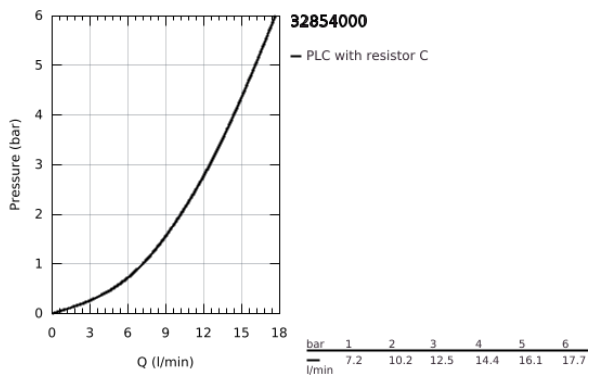

32 854 000 BAULoop SINGLE-LEVER BASIN MIXER 1/2"

PRODUCT DESCRIPTION

- Colour: chrome
- single hole installation
- metal lever
- GROHE SmoothControl 28 mm ceramic cartridge
- GROHE LongLife finish
- mousseur
- smooth body
- flexible connection hoses
- rapid installation system

32 854 000 BAULOOK SINGLE-LEVER BASIN MIXER 1/2"

SPARE PARTS, September 2009 – now

- 1: Lever (Spare part-nr. 46695000)
- 2: Cartridge (Spare part-nr. 46580000)
- 3: Mousseur (Spare part-nr. 13952000)
- 4: Shank fastening assembly (Spare part-nr. 46249000)
- 5: Base plate (Spare part-nr. 48052000)*
- 6: Mounting wrench (Spare part-nr. 19017000)*