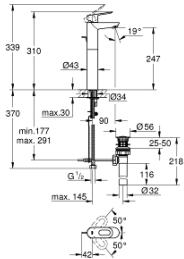

32 856 000 **BAULOOP SINGLE-LEVER BASIN MIXER 1/2"**

**PRODUCT DESCRIPTION**

- Colour: chrome
- for free-standing basins
- metal lever
- GROHE SmoothControl 28 mm ceramic cartridge
- GROHE LongLife finish
- mousseur
- pop-up waste set 1"
- flexible connection hoses
- rapid installation system

## 32 856 000 BAULoop SINGLE-LEVER BASIN MIXER 1/2"

### SPARE PARTS, September 2009 – now

- 1: Lever (Spare part-nr. 46695000)
- 2: Cartridge (Spare part-nr. 46580000)
- 3: Pop-up rod (Spare part-nr. 10769000)
- 4: Mousseur (Spare part-nr. 13952000)
- 5: Shank fastening assembly (Spare part-nr. 46249000)
- 6: Base plate (Spare part-nr. 48052000)\*
- 7: Mounting wrench (Spare part-nr. 19017000)\*