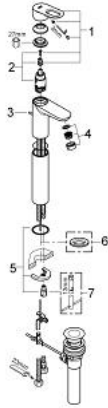

32 856 000 **BAULOOP SINGLE-LEVER BASIN MIXER 1/2"**

**PRODUCT DESCRIPTION**

- Colour: chrome
- for free-standing basins
- metal lever
- GROHE SmoothControl 28 mm ceramic cartridge
- GROHE LongLife finish
- mousseur
- pop-up waste set 1"
- flexible connection hoses
- rapid installation system

## 32 856 000 BAULoop SINGLE-LEVER BASIN MIXER 1/2"

### SPARE PARTS, September 2009 – now

- 1: Lever (Spare part-nr. 46695000)
- 2: Cartridge (Spare part-nr. 46580000)
- 3: Pop-up rod (Spare part-nr. 10769000)
- 4: Mousseur (Spare part-nr. 13952000)
- 5: Shank fastening assembly (Spare part-nr. 46249000)
- 6: Base plate (Spare part-nr. 48052000)\*
- 7: Mounting wrench (Spare part-nr. 19017000)\*