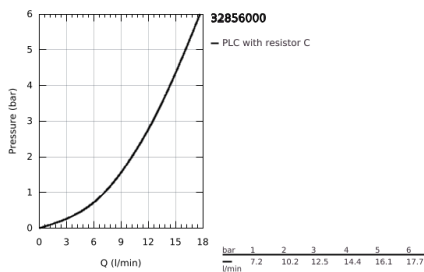

32 856 000 **BAULOOP SINGLE-LEVER BASIN MIXER 1/2"**

**PRODUCT DESCRIPTION**

- Colour: chrome
- for free-standing basins
- metal lever
- GROHE SmoothControl 28 mm ceramic cartridge
- GROHE LongLife finish
- mousseur
- pop-up waste set 1"
- flexible connection hoses
- rapid installation system

## 32 856 000 BAULoop SINGLE-LEVER BASIN MIXER 1/2"