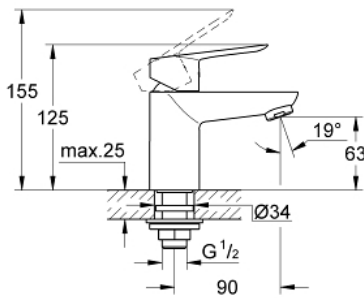

32 857 000 **BAULOOP PILLAR TAP 1/2"**

PRODUCT DESCRIPTION

- Colour: chrome
- single hole installation
- metal lever
- GROHE SmoothControl 28 mm ceramic cartridge
- mousseur
- GROHE LongLife finish
- fixation nut

32 857 000 **BAULOO PILLAR TAP 1/2"**

SPARE PARTS, September 2009 – now

1: Lever (Spare part-nr. 46695000)

2: Cartridge (Spare part-nr. 46580000)

3: Mousseur (Spare part-nr. 13952000)

4: Shank fastening assembly (Spare part-nr. 45004000)