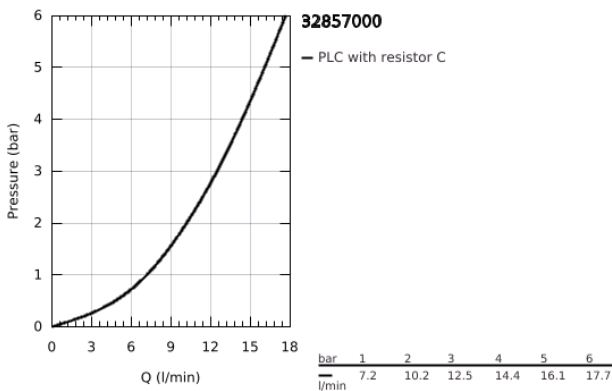

32 857 000 **BAULOOP PILLAR TAP 1/2"**

PRODUCT DESCRIPTION

- Colour: chrome
- single hole installation
- metal lever
- GROHE SmoothControl 28 mm ceramic cartridge
- mousseur
- GROHE LongLife finish
- fixation nut

32 857 000 **BAULOO PILLAR TAP 1/2"**

SPARE PARTS, September 2009 – now

1: Lever (Spare part-nr. 46695000)

2: Cartridge (Spare part-nr. 46580000)

3: Mousseur (Spare part-nr. 13952000)

4: Shank fastening assembly (Spare part-nr. 45004000)