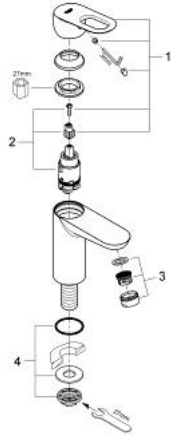

32 857 000 **BAULOOP PILLAR TAP 1/2"**

PRODUCT DESCRIPTION

- Colour: chrome
- single hole installation
- metal lever
- GROHE SmoothControl 28 mm ceramic cartridge
- mousseur
- GROHE LongLife finish
- fixation nut

32 857 000 **BAULOO PILLAR TAP 1/2"**

SPARE PARTS, September 2009 – now

1: Lever (Spare part-nr. 46695000)

2: Cartridge (Spare part-nr. 46580000)

3: Mousseur (Spare part-nr. 13952000)

4: Shank fastening assembly (Spare part-nr. 45004000)