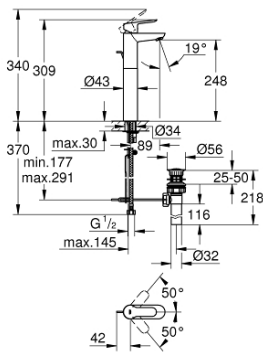

32 860 000 **BAUEDGE SINGLE-LEVER BASIN MIXER 1/2"**  
**XL-SIZE**

**PRODUCT DESCRIPTION**

- Colour: chrome
- for free-standing basins
- metal lever
- GROHE SmoothControl 28 mm ceramic cartridge
- GROHE LongLife finish
- mousseur
- pop-up waste set 1"
- flexible connection hoses
- rapid installation system

32 860 000 **BAUEDGE SINGLE-LEVER BASIN MIXER 1/2"**  
**XL-SIZE**

**SPARE PARTS**, September 2009 – now

- 1: Lever (Spare part-nr. 46697000)
- 2: Cartridge (Spare part-nr. 46580000)
- 3: Pop-up rod (Spare part-nr. 10769000)
- 4: Mousseur (Spare part-nr. 13952000)
- 5: Shank fastening assembly (Spare part-nr. 46249000)
- 6: Base plate (Spare part-nr. 48052000)\*
- 7: Mounting wrench (Spare part-nr. 19017000)\*