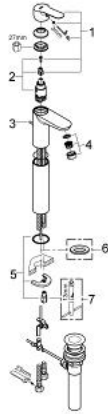

32 860 000 **BAUEDGE SINGLE-LEVER BASIN MIXER 1/2"**  
**XL-SIZE**

**PRODUCT DESCRIPTION**

- Colour: chrome
- for free-standing basins
- metal lever
- GROHE SmoothControl 28 mm ceramic cartridge
- GROHE LongLife finish
- mousseur
- pop-up waste set 1"
- flexible connection hoses
- rapid installation system

32 860 000 **BAUEDGE SINGLE-LEVER BASIN MIXER 1/2"**  
**XL-SIZE**

**SPARE PARTS**, September 2009 – now

- 1: Lever (Spare part-nr. 46697000)
- 2: Cartridge (Spare part-nr. 46580000)
- 3: Pop-up rod (Spare part-nr. 10769000)
- 4: Mousseur (Spare part-nr. 13952000)
- 5: Shank fastening assembly (Spare part-nr. 46249000)
- 6: Base plate (Spare part-nr. 48052000)\*
- 7: Mounting wrench (Spare part-nr. 19017000)\*

\* Optional accessories