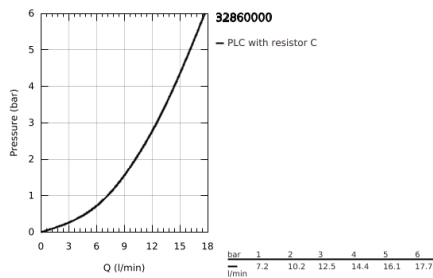

32 860 000 **BAUEDGE SINGLE-LEVER BASIN MIXER 1/2"**  
**XL-SIZE**

**PRODUCT DESCRIPTION**

- Colour: chrome
- for free-standing basins
- metal lever
- GROHE SmoothControl 28 mm ceramic cartridge
- GROHE LongLife finish
- mousseur
- pop-up waste set 1"
- flexible connection hoses
- rapid installation system

32 860 000 **BAUEDGE SINGLE-LEVER BASIN MIXER 1/2"**  
**XL-SIZE**

**SPARE PARTS**, September 2009 – now

- 1: Lever (Spare part-nr. 46697000)
- 2: Cartridge (Spare part-nr. 46580000)
- 3: Pop-up rod (Spare part-nr. 10769000)
- 4: Mousseur (Spare part-nr. 13952000)
- 5: Shank fastening assembly (Spare part-nr. 46249000)
- 6: Base plate (Spare part-nr. 48052000)\*
- 7: Mounting wrench (Spare part-nr. 19017000)\*