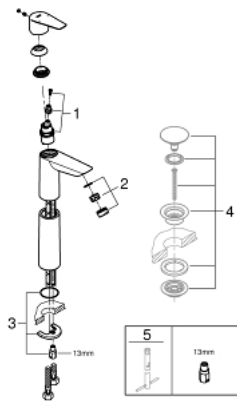

32 860 001 **BAUEDGE SINGLE-LEVER BASIN MIXER 1/2"**
XL-SIZE

SPARE PARTS, September 2018 – now

- 1: Cartridge (Spare part-nr. 48518000)
 - 2: Flow straightener (Spare part-nr. 64451000)
 - 3: Shank fastening assembly (Spare part-nr. 46249000)
 - 4: Waste set with push-open plug (Spare part-nr. 65807000)*
 - 5: Mounting wrench (Spare part-nr. 19017000)*
- * Optional accessories