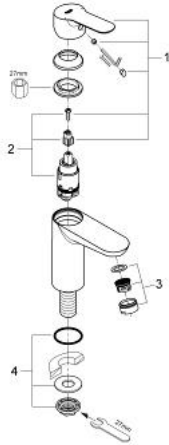

32 861 000 BAUEDGE PILLAR TAP 1/2"

PRODUCT DESCRIPTION

- Colour: chrome
- single hole installation
- metal lever
- GROHE SmoothControl 28 mm ceramic cartridge
- mousseur
- GROHE LongLife finish
- fixation nut

32 861 000 **BAUEDGE PILLAR TAP 1/2"**

SPARE PARTS, September 2009 – now

1: Lever (Spare part-nr. 46697000)

2: Cartridge (Spare part-nr. 46580000)

3: Mousseur (Spare part-nr. 13952000)

4: Shank fastening assembly (Spare part-nr. 45004000)