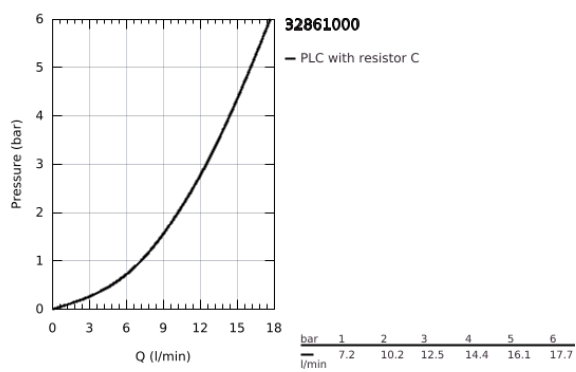

32 861 000 BAUEDGE PILLAR TAP 1/2"

PRODUCT DESCRIPTION

- Colour: chrome
- single hole installation
- metal lever
- GROHE SmoothControl 28 mm ceramic cartridge
- mousseur
- GROHE LongLife finish
- fixation nut

32 861 000 **BAUEDGE PILLAR TAP 1/2"**

SPARE PARTS, September 2009 – now

1: Lever (Spare part-nr. 46697000)

2: Cartridge (Spare part-nr. 46580000)

3: Mousseur (Spare part-nr. 13952000)

4: Shank fastening assembly (Spare part-nr. 45004000)