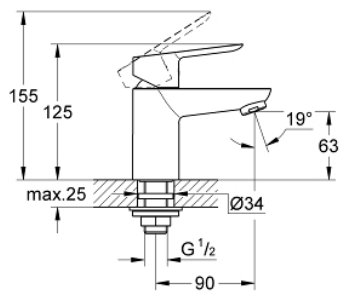

32 861 000 BAUEDGE PILLAR TAP 1/2"

PRODUCT DESCRIPTION

- Colour: chrome
- single hole installation
- metal lever
- GROHE SmoothControl 28 mm ceramic cartridge
- mousseur
- GROHE LongLife finish
- fixation nut

32 861 000 **BAUEDGE PILLAR TAP 1/2"**

SPARE PARTS, September 2009 – now

1: Lever (Spare part-nr. 46697000)

2: Cartridge (Spare part-nr. 46580000)

3: Mousseur (Spare part-nr. 13952000)

4: Shank fastening assembly (Spare part-nr. 45004000)