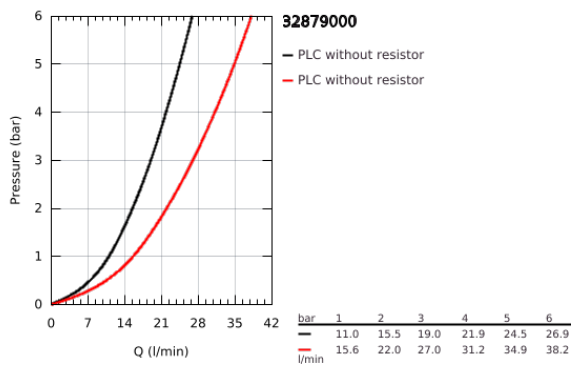

32 879 000 EUROSMART COSMOPOLITAN SINGLE-LEVER BATH MIXER 1/2"

PRODUCT DESCRIPTION

- Colour: chrome
- wall installation
- GROHE SilkMove 46 mm ceramic cartridge
- GROHE LongLife finish
- consisting of:
- set for final installation
- rough-in set for wall mounted bath mixer
- adjustable flow rate limiter
- adjustable minimum flow rate approx. 2.5 l/min
- automatic diverter: bath/shower
- metal lever
- metal wall escutcheon
- screwed
- optional temperature limiter ref. no. 46 308

32 879 000 **EUROSMART COSMOPOLITAN SINGLE-LEVER BATH MIXER 1/2"**

SPARE PARTS, December 2015 – now

- 1: Lever (Spare part-nr. 46682000)
- 2: Escutcheon (Spare part-nr. 46905000)
- 3: Cap (Spare part-nr. 02693000)
- 4: Cartridge (Spare part-nr. 46048000)
- 5: Diverter (Spare part-nr. 46737000)
- 6: Temperature limiter (Spare part-nr. 46308000)*
- 7: Extension set (Spare part-nr. 46191000)*
- 8: Extension set (Spare part-nr. 46343000)*