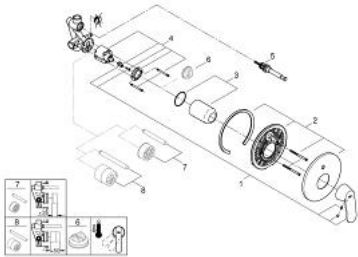

32 879 000 EUROSMART COSMOPOLITAN SINGLE-LEVER BATH MIXER 1/2"

PRODUCT DESCRIPTION

- Colour: chrome
- wall installation
- GROHE SilkMove 46 mm ceramic cartridge
- GROHE LongLife finish
- consisting of:
- set for final installation
- rough-in set for wall mounted bath mixer
- adjustable flow rate limiter
- adjustable minimum flow rate approx. 2.5 l/min
- automatic diverter: bath/shower
- metal lever
- metal wall escutcheon
- screwed
- optional temperature limiter ref. no. 46 308

32 879 000 **EUROSMART COSMOPOLITAN SINGLE-LEVER BATH MIXER 1/2"**

SPARE PARTS, December 2015 – now

- 1: Lever (Spare part-nr. 46682000)
- 2: Escutcheon (Spare part-nr. 46905000)
- 3: Cap (Spare part-nr. 02693000)
- 4: Cartridge (Spare part-nr. 46048000)
- 5: Diverter (Spare part-nr. 46737000)
- 6: Temperature limiter (Spare part-nr. 46308000)*
- 7: Extension set (Spare part-nr. 46191000)*
- 8: Extension set (Spare part-nr. 46343000)*