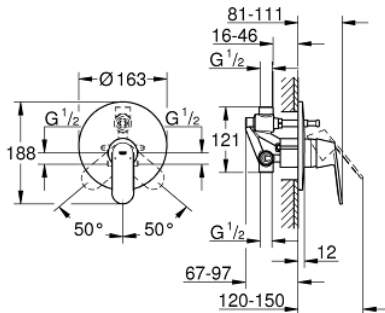

32 879 000 EUROSMART COSMOPOLITAN SINGLE-LEVER BATH MIXER 1/2"

PRODUCT DESCRIPTION

- Colour: chrome
- wall installation
- GROHE SilkMove 46 mm ceramic cartridge
- GROHE LongLife finish
- consisting of:
- set for final installation
- rough-in set for wall mounted bath mixer
- adjustable flow rate limiter
- adjustable minimum flow rate approx. 2.5 l/min
- automatic diverter: bath/shower
- metal lever
- metal wall escutcheon
- screwed
- optional temperature limiter ref. no. 46 308

32 879 000 **EUROSMART COSMOPOLITAN SINGLE-LEVER BATH MIXER 1/2"**

SPARE PARTS, December 2015 – now

- 1: Lever (Spare part-nr. 46682000)
- 2: Escutcheon (Spare part-nr. 46905000)
- 3: Cap (Spare part-nr. 02693000)
- 4: Cartridge (Spare part-nr. 46048000)
- 5: Diverter (Spare part-nr. 46737000)
- 6: Temperature limiter (Spare part-nr. 46308000)*
- 7: Extension set (Spare part-nr. 46191000)*
- 8: Extension set (Spare part-nr. 46343000)*