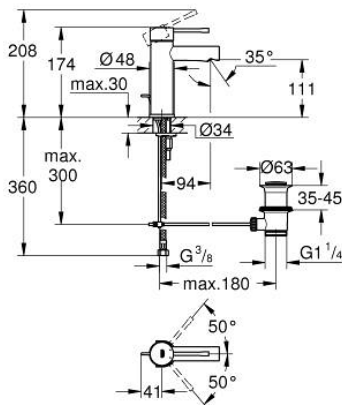

32 898 001 **ESSENCE SINGLE-LEVER BASIN MIXER 1/2"**
S-SIZE

PRODUCT DESCRIPTION

- Colour: chrome
- single hole installation
- metal lever
- GROHE SilkMove 28 mm ceramic cartridge
- with temperature limiter
- GROHE LongLife finish
- GROHE EcoJoy mousseur 5.7 l/min
- GROHE FastFixation Plus installation system
- pop-up waste set 1 1/4"
- flexible connection hoses
- min. recommended pressure 1.0 bar

32 898 001 **ESSENCE SINGLE-LEVER BASIN MIXER 1/2"**
S-SIZE

SPARE PARTS, December 2021 – now

- 1: Lever (Spare part-nr. 46917000)
 - 2: Fitting ring (Spare part-nr. 46715000)
 - 3: Cartridge (Spare part-nr. 46580000)
 - 4: Pop-up rod (Spare part-nr. 46739000)
 - 5: Mousseur (Spare part-nr. 46765000)
 - 6: Escutcheon (Spare part-nr. 48603000)
 - 7: Shank fastening assembly (Spare part-nr. 46645000)
 - 8: Waste set 1 1/4" (Spare part-nr. 28910000)
 - 8.1: Plug (Spare part-nr. 07182000)
 - 8.2: Eccentric rod (Spare part-nr. 07052000)
 - 9: Mounting wrench (Spare part-nr. 19017000)*
 - 10: Eccentric rod (Spare part-nr. 07341000)*
- * Optional accessories