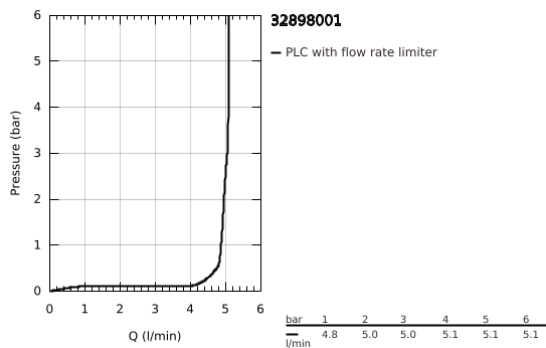

32 898 001 **ESSENCE SINGLE-LEVER BASIN MIXER 1/2"**
S-SIZE

PRODUCT DESCRIPTION

- Colour: chrome
- single hole installation
- metal lever
- GROHE SilkMove 28 mm ceramic cartridge
- with temperature limiter
- GROHE LongLife finish
- GROHE EcoJoy mousseur 5.7 l/min
- GROHE FastFixation Plus installation system
- pop-up waste set 1 1/4"
- flexible connection hoses
- min. recommended pressure 1.0 bar

32 898 001 **ESSENCE SINGLE-LEVER BASIN MIXER 1/2"**
S-SIZE

SPARE PARTS, December 2021 – now

- 1: Lever (Spare part-nr. 46917000)
 - 2: Fitting ring (Spare part-nr. 46715000)
 - 3: Cartridge (Spare part-nr. 46580000)
 - 4: Pop-up rod (Spare part-nr. 46739000)
 - 5: Mousseur (Spare part-nr. 46765000)
 - 6: Escutcheon (Spare part-nr. 48603000)
 - 7: Shank fastening assembly (Spare part-nr. 46645000)
 - 8: Waste set 1 1/4" (Spare part-nr. 28910000)
 - 8.1: Plug (Spare part-nr. 07182000)
 - 8.2: Eccentric rod (Spare part-nr. 07052000)
 - 9: Mounting wrench (Spare part-nr. 19017000)*
 - 10: Eccentric rod (Spare part-nr. 07341000)*
- * Optional accessories