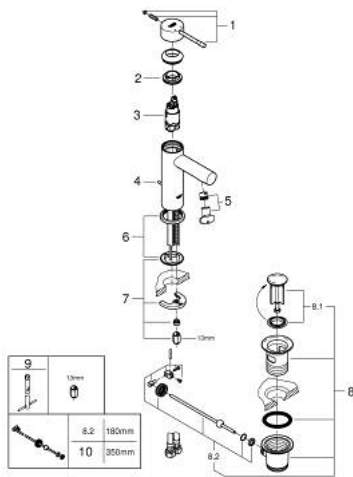

32 898 001 **ESSENCE SINGLE-LEVER BASIN MIXER 1/2"**
S-SIZE

PRODUCT DESCRIPTION

- Colour: chrome
- single hole installation
- metal lever
- GROHE SilkMove 28 mm ceramic cartridge
- with temperature limiter
- GROHE LongLife finish
- GROHE EcoJoy mousseur 5.7 l/min
- GROHE FastFixation Plus installation system
- pop-up waste set 1 1/4"
- flexible connection hoses
- min. recommended pressure 1.0 bar

32 898 001 **ESSENCE SINGLE-LEVER BASIN MIXER 1/2"**
S-SIZE

SPARE PARTS, December 2021 – now

- 1: Lever (Spare part-nr. 46917000)
 - 2: Fitting ring (Spare part-nr. 46715000)
 - 3: Cartridge (Spare part-nr. 46580000)
 - 4: Pop-up rod (Spare part-nr. 46739000)
 - 5: Mousseur (Spare part-nr. 46765000)
 - 6: Escutcheon (Spare part-nr. 48603000)
 - 7: Shank fastening assembly (Spare part-nr. 46645000)
 - 8: Waste set 1 1/4" (Spare part-nr. 28910000)
 - 8.1: Plug (Spare part-nr. 07182000)
 - 8.2: Eccentric rod (Spare part-nr. 07052000)
 - 9: Mounting wrench (Spare part-nr. 19017000)*
 - 10: Eccentric rod (Spare part-nr. 07341000)*
- * Optional accessories