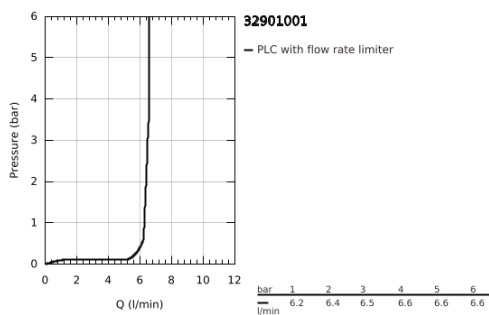

32 901 001 **ESSENCE SINGLE-LEVER BASIN MIXER 1/2"**
XL-SIZE

PRODUCT DESCRIPTION

- Colour: chrome
- single hole installation
- metal lever
- for free-standing basins
- GROHE SilkMove 28 mm ceramic cartridge
- with temperature limiter
- GROHE LongLife finish
- GROHE AquaGuide adjustable mousseur
- GROHE FastFixation Plus rapid installation system
- swivel spout with mousseur and stop limiter
- smooth body
- flexible connection hoses
- maximum flow rate (at 3 bar): 6.6 l/min
- min. recommended pressure 1.0 bar

32 901 001 ESSENCE SINGLE-LEVER BASIN MIXER 1/2" XL-SIZE

SPARE PARTS, February 2022 – now

- 1: Lever (Spare part-nr. 46919000)
- 2: Cartridge (Spare part-nr. 46580000)
- 3: screw ring (Spare part-nr. 48591000)
- 4: Tubular spout (Spare part-nr. 13375000)
- 4.1: Mousseur (Spare part-nr. 48270000)
- 4.2: Sealing washer (Spare part-nr. 0128500M)
- 4.3: Safety ring (Spare part-nr. 4826600M)
- 5: Escutcheon (Spare part-nr. 48603000)
- 6: Shank fastening assembly (Spare part-nr. 46645000)
- 7: Mounting wrench (Spare part-nr. 19017000)*
- 8: Waste set with push-open plug (Spare part-nr. 65807000)*