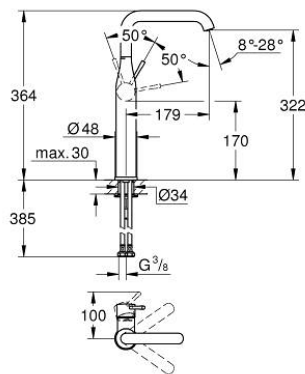

32 901 001 **ESSENCE SINGLE-LEVER BASIN MIXER 1/2"**
XL-SIZE

PRODUCT DESCRIPTION

- Colour: chrome
- single hole installation
- metal lever
- for free-standing basins
- GROHE SilkMove 28 mm ceramic cartridge
- with temperature limiter
- GROHE LongLife finish
- GROHE AquaGuide adjustable mousseur
- GROHE FastFixation Plus rapid installation system
- swivel spout with mousseur and stop limiter
- smooth body
- flexible connection hoses
- maximum flow rate (at 3 bar): 6.6 l/min
- min. recommended pressure 1.0 bar

32 901 001 ESSENCE SINGLE-LEVER BASIN MIXER 1/2" XL-SIZE

SPARE PARTS, February 2022 – now

- 1: Lever (Spare part-nr. 46919000)
- 2: Cartridge (Spare part-nr. 46580000)
- 3: screw ring (Spare part-nr. 48591000)
- 4: Tubular spout (Spare part-nr. 13375000)
- 4.1: Mousseur (Spare part-nr. 48270000)
- 4.2: Sealing washer (Spare part-nr. 0128500M)
- 4.3: Safety ring (Spare part-nr. 4826600M)
- 5: Escutcheon (Spare part-nr. 48603000)
- 6: Shank fastening assembly (Spare part-nr. 46645000)
- 7: Mounting wrench (Spare part-nr. 19017000)*
- 8: Waste set with push-open plug (Spare part-nr. 65807000)*