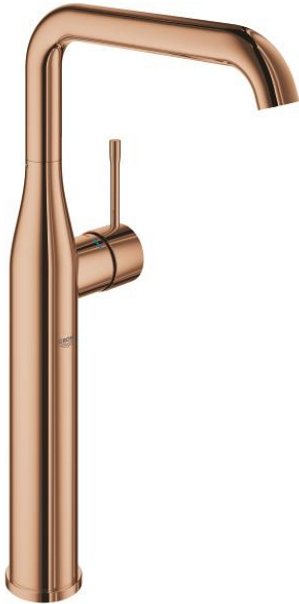

32 901 DA1 **ESSENCE SINGLE-LEVER BASIN MIXER 1/2"**  
**XL-SIZE**

**PRODUCT DESCRIPTION**

- Colour: warm sunset
- single hole installation
- metal lever
- for free-standing basins
- GROHE SilkMove 28 mm ceramic cartridge
- with temperature limiter
- GROHE LongLife finish
- GROHE AquaGuide adjustable mousseur
- GROHE FastFixation Plus rapid installation system
- swivel spout with mousseur and stop limiter
- smooth body
- flexible connection hoses
- maximum flow rate (at 3 bar): 6.6 l/min
- min. recommended pressure 1.0 bar