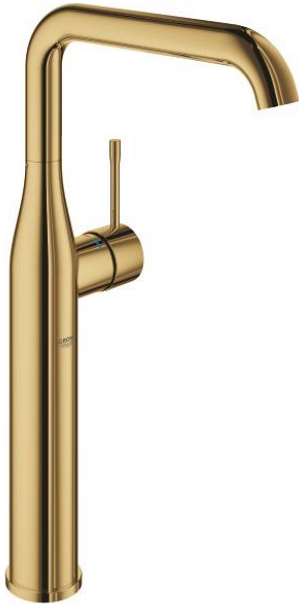

32 901 GL1 ESSENCE SINGLE-LEVER BASIN MIXER 1/2" XL-SIZE

PRODUCT DESCRIPTION

- Colour: cool sunrise
- single hole installation
- metal lever
- for free-standing basins
- GROHE SilkMove 28 mm ceramic cartridge
- with temperature limiter
- GROHE LongLife finish
- GROHE AquaGuide adjustable mousseur
- GROHE FastFixation Plus rapid installation system
- swivel spout with mousseur and stop limiter
- smooth body
- flexible connection hoses
- maximum flow rate (at 3 bar): 6.6 l/min
- min. recommended pressure 1.0 bar