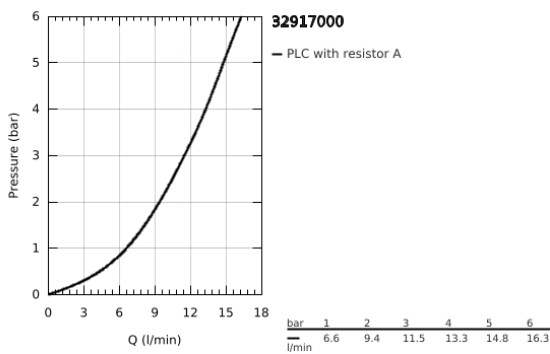

32 917 000 **MINTA SINGLE-LEVER SINK MIXER 1/2"**

**PRODUCT DESCRIPTION**

- Colour: chrome
- C-spout
- single hole installation
- GROHE LongLife finish
- GROHE SilkMove 46 mm ceramic cartridge
- adjustable flow rate limiter
- swivel tubular spout
- selectable swivel area: 0° / 150° / 360°
- flexible connection hoses
- connector set 3/8"
- rapid installation system
- optional temperature limiter ref. no. 46 308
- maximum flow rate (at 3 bar): 11.5 l/min

## 32 917 000 MINTA SINGLE-LEVER SINK MIXER 1/2"