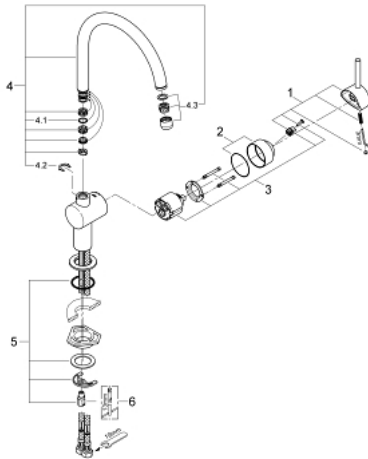

32 917 000 **MINTA SINGLE-LEVER SINK MIXER 1/2"**

**PRODUCT DESCRIPTION**

- Colour: chrome
- C-spout
- single hole installation
- GROHE LongLife finish
- GROHE SilkMove 46 mm ceramic cartridge
- adjustable flow rate limiter
- swivel tubular spout
- selectable swivel area: 0° / 150° / 360°
- flexible connection hoses
- connector set 3/8"
- rapid installation system
- optional temperature limiter ref. no. 46 308
- maximum flow rate (at 3 bar): 11.5 l/min

## 32 917 000 MINTA SINGLE-LEVER SINK MIXER 1/2"

### SPARE PARTS, March 2007 – now

- 1: Lever (Spare part-nr. 46015000)
  - 2: Cap (Spare part-nr. 46025000)
  - 3: Cartridge (Spare part-nr. 46048000)
  - 4: C-spout (Spare part-nr. 13043000)
  - 4.1: Sealing washer (Spare part-nr. 0128500M)
  - 4.2: Safety ring (Spare part-nr. 0485300M)
  - 4.3: Mousseur (Spare part-nr. 13928000)
  - 5: Shank fastening assembly (Spare part-nr. 46249000)
  - 6: Mounting wrench (Spare part-nr. 19017000)\*
- \* Optional accessories