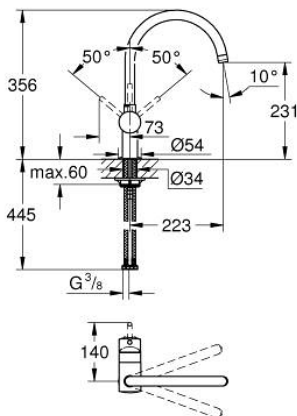

32 917 000 **MINTA SINGLE-LEVER SINK MIXER 1/2"**

**PRODUCT DESCRIPTION**

- Colour: chrome
- C-spout
- single hole installation
- GROHE LongLife finish
- GROHE SilkMove 46 mm ceramic cartridge
- adjustable flow rate limiter
- swivel tubular spout
- selectable swivel area: 0° / 150° / 360°
- flexible connection hoses
- connector set 3/8"
- rapid installation system
- optional temperature limiter ref. no. 46 308
- maximum flow rate (at 3 bar): 11.5 l/min

## 32 917 000 MINTA SINGLE-LEVER SINK MIXER 1/2"

### SPARE PARTS, March 2007 – now

- 1: Lever (Spare part-nr. 46015000)
  - 2: Cap (Spare part-nr. 46025000)
  - 3: Cartridge (Spare part-nr. 46048000)
  - 4: C-spout (Spare part-nr. 13043000)
  - 4.1: Sealing washer (Spare part-nr. 0128500M)
  - 4.2: Safety ring (Spare part-nr. 0485300M)
  - 4.3: Mousseur (Spare part-nr. 13928000)
  - 5: Shank fastening assembly (Spare part-nr. 46249000)
  - 6: Mounting wrench (Spare part-nr. 19017000)\*
- \* Optional accessories