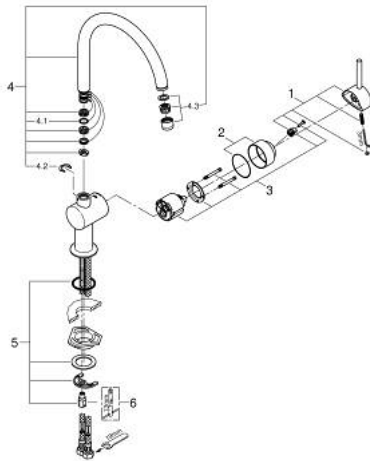

32 917 AL0 MINTA SINGLE-LEVER SINK MIXER 1/2"

PRODUCT DESCRIPTION

- Colour: brushed hard graphite
- C-spout
- single hole installation
- GROHE LongLife finish
- GROHE SilkMove 46 mm ceramic cartridge
- adjustable flow rate limiter
- swivel tubular spout
- selectable swivel area: 0° / 150° / 360°
- flexible connection hoses
- connector set 3/8"
- rapid installation system
- optional temperature limiter ref. no. 46 308
- maximum flow rate (at 3 bar): 11.5 l/min

32 917 AL0 MINTA SINGLE-LEVER SINK MIXER 1/2"

SPARE PARTS, March 2018 – now

- 1: Lever (Spare part-nr. 46015AL0)
 - 2: Cap (Spare part-nr. 46025AL0)
 - 3: Cartridge (Spare part-nr. 46048000)
 - 4: C-spout (Spare part-nr. 13043AL0)
 - 4.1: Sealing washer (Spare part-nr. 0128500M)
 - 4.2: Safety ring (Spare part-nr. 0485300M)
 - 4.3: Mousseur (Spare part-nr. 13928AL0)
 - 5: Shank fastening assembly (Spare part-nr. 46249000)
 - 6: Mounting wrench (Spare part-nr. 19017000)*
- * Optional accessories