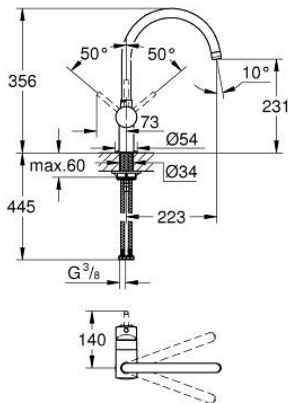

32 917 AL0 MINTA SINGLE-LEVER SINK MIXER 1/2"

PRODUCT DESCRIPTION

- Colour: brushed hard graphite
- C-spout
- single hole installation
- GROHE LongLife finish
- GROHE SilkMove 46 mm ceramic cartridge
- adjustable flow rate limiter
- swivel tubular spout
- selectable swivel area: 0° / 150° / 360°
- flexible connection hoses
- connector set 3/8"
- rapid installation system
- optional temperature limiter ref. no. 46 308
- maximum flow rate (at 3 bar): 11.5 l/min

32 917 AL0 MINTA SINGLE-LEVER SINK MIXER 1/2"

SPARE PARTS, March 2018 – now

- 1: Lever (Spare part-nr. 46015AL0)
 - 2: Cap (Spare part-nr. 46025AL0)
 - 3: Cartridge (Spare part-nr. 46048000)
 - 4: C-spout (Spare part-nr. 13043AL0)
 - 4.1: Sealing washer (Spare part-nr. 0128500M)
 - 4.2: Safety ring (Spare part-nr. 0485300M)
 - 4.3: Mousseur (Spare part-nr. 13928AL0)
 - 5: Shank fastening assembly (Spare part-nr. 46249000)
 - 6: Mounting wrench (Spare part-nr. 19017000)*
- * Optional accessories