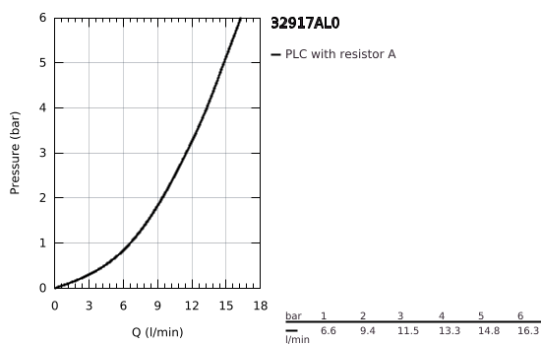

32 917 AL0 MINTA SINGLE-LEVER SINK MIXER 1/2"

PRODUCT DESCRIPTION

- Colour: brushed hard graphite
- C-spout
- single hole installation
- GROHE LongLife finish
- GROHE SilkMove 46 mm ceramic cartridge
- adjustable flow rate limiter
- swivel tubular spout
- selectable swivel area: 0° / 150° / 360°
- flexible connection hoses
- connector set 3/8"
- rapid installation system
- optional temperature limiter ref. no. 46 308
- maximum flow rate (at 3 bar): 11.5 l/min

32 917 AL0 MINTA SINGLE-LEVER SINK MIXER 1/2"

SPARE PARTS, March 2018 – now

- 1: Lever (Spare part-nr. 46015AL0)
 - 2: Cap (Spare part-nr. 46025AL0)
 - 3: Cartridge (Spare part-nr. 46048000)
 - 4: C-spout (Spare part-nr. 13043AL0)
 - 4.1: Sealing washer (Spare part-nr. 0128500M)
 - 4.2: Safety ring (Spare part-nr. 0485300M)
 - 4.3: Mousseur (Spare part-nr. 13928AL0)
 - 5: Shank fastening assembly (Spare part-nr. 46249000)
 - 6: Mounting wrench (Spare part-nr. 19017000)*
- * Optional accessories