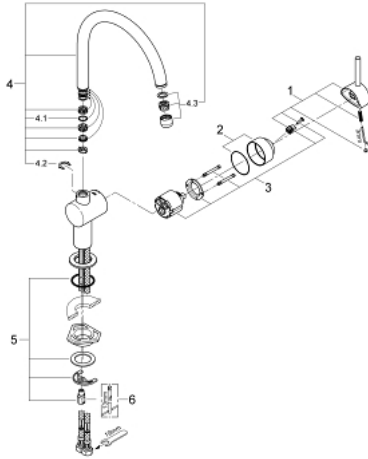

32 917 DC0 MINTA SINGLE-LEVER SINK MIXER 1/2"

PRODUCT DESCRIPTION

- Colour: Supersteel
- C-spout
- single hole installation
- GROHE LongLife finish
- GROHE SilkMove 46 mm ceramic cartridge
- adjustable flow rate limiter
- swivel tubular spout
- selectable swivel area: 0° / 150° / 360°
- flexible connection hoses
- connector set 3/8"
- rapid installation system
- optional temperature limiter ref. no. 46 308
- maximum flow rate (at 3 bar): 11.5 l/min

32 917 DC0 MINTA SINGLE-LEVER SINK MIXER 1/2"

SPARE PARTS, March 2004 – now

- 1: Lever (Spare part-nr. 46015DC0)
 - 2: Cap (Spare part-nr. 46025DC0)
 - 3: Cartridge (Spare part-nr. 46048000)
 - 4: C-spout (Spare part-nr. 13043DC0)
 - 4.1: Sealing washer (Spare part-nr. 0128500M)
 - 4.2: Safety ring (Spare part-nr. 0485300M)
 - 4.3: Mousseur (Spare part-nr. 13928DC0)
 - 5: Shank fastening assembly (Spare part-nr. 46249000)
 - 6: Mounting wrench (Spare part-nr. 19017000)*
- * Optional accessories