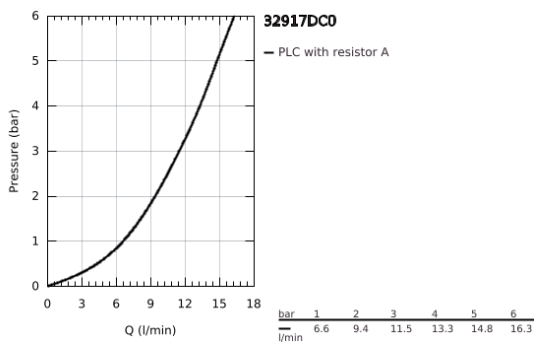

32 917 DC0 MINTA SINGLE-LEVER SINK MIXER 1/2"

PRODUCT DESCRIPTION

- Colour: Supersteel
- C-spout
- single hole installation
- GROHE LongLife finish
- GROHE SilkMove 46 mm ceramic cartridge
- adjustable flow rate limiter
- swivel tubular spout
- selectable swivel area: 0° / 150° / 360°
- flexible connection hoses
- connector set 3/8"
- rapid installation system
- optional temperature limiter ref. no. 46 308
- maximum flow rate (at 3 bar): 11.5 l/min

32 917 DC0 MINTA SINGLE-LEVER SINK MIXER 1/2"

SPARE PARTS, March 2004 – now

- 1: Lever (Spare part-nr. 46015DC0)
 - 2: Cap (Spare part-nr. 46025DC0)
 - 3: Cartridge (Spare part-nr. 46048000)
 - 4: C-spout (Spare part-nr. 13043DC0)
 - 4.1: Sealing washer (Spare part-nr. 0128500M)
 - 4.2: Safety ring (Spare part-nr. 0485300M)
 - 4.3: Mousseur (Spare part-nr. 13928DC0)
 - 5: Shank fastening assembly (Spare part-nr. 46249000)
 - 6: Mounting wrench (Spare part-nr. 19017000)*
- * Optional accessories