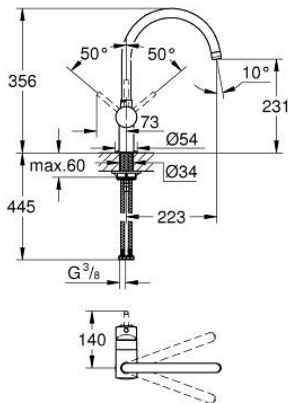

32 917 DC0 MINTA SINGLE-LEVER SINK MIXER 1/2"

PRODUCT DESCRIPTION

- Colour: Supersteel
- C-spout
- single hole installation
- GROHE LongLife finish
- GROHE SilkMove 46 mm ceramic cartridge
- adjustable flow rate limiter
- swivel tubular spout
- selectable swivel area: 0° / 150° / 360°
- flexible connection hoses
- connector set 3/8"
- rapid installation system
- optional temperature limiter ref. no. 46 308
- maximum flow rate (at 3 bar): 11.5 l/min

32 917 DC0 MINTA SINGLE-LEVER SINK MIXER 1/2"

SPARE PARTS, March 2004 – now

- 1: Lever (Spare part-nr. 46015DC0)
 - 2: Cap (Spare part-nr. 46025DC0)
 - 3: Cartridge (Spare part-nr. 46048000)
 - 4: C-spout (Spare part-nr. 13043DC0)
 - 4.1: Sealing washer (Spare part-nr. 0128500M)
 - 4.2: Safety ring (Spare part-nr. 0485300M)
 - 4.3: Mousseur (Spare part-nr. 13928DC0)
 - 5: Shank fastening assembly (Spare part-nr. 46249000)
 - 6: Mounting wrench (Spare part-nr. 19017000)*
- * Optional accessories