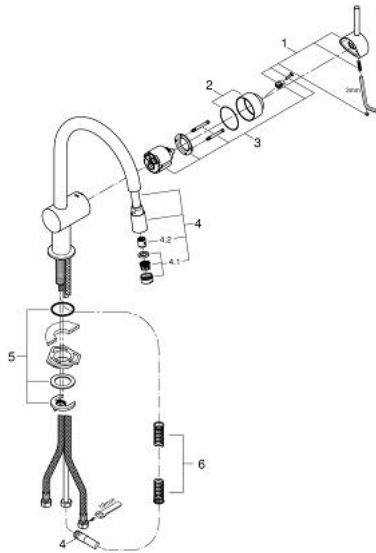

32 918 000 MINTA SINGLE-LEVER SINK MIXER 1/2"

SPARE PARTS, June 2024 – now

- 1: Lever (Spare part-nr. 46015000)
 - 2: Cap (Spare part-nr. 46025000)
 - 3: Cartridge (Spare part-nr. 46048000)
 - 4: Pull out spray (Spare part-nr. 46925000)
 - 4.1: Mousseur (Spare part-nr. 13952000)
 - 4.2: Non-return valve (Spare part-nr. 08565000)
 - 5: Hose for sink mixer with pull-out dual spray or mousseur (Spare part-nr. 48293000)
 - 6: Shank fastening assembly (Spare part-nr. 46345000)
 - 7: Temperature limiter (Spare part-nr. 46375000)*
- * Optional accessories

32 918 000 MINTA SINGLE-LEVER SINK MIXER 1/2"

SPARE PARTS, October 2015 – September 2023

- 1: Lever (Spare part-nr. 46015000)
 - 2: Cap (Spare part-nr. 46025000)
 - 3: Cartridge (Spare part-nr. 46048000)
 - 4: Pull out spray (Spare part-nr. 46925000)
 - 4.1: Mousseur (Spare part-nr. 13952000)
 - 4.2: Non-return valve (Spare part-nr. 08565000)
 - 5: Hose for sink mixer with pull-out dual spray or mousseur (Spare part-nr. 48293000)
 - 6: Shank fastening assembly (Spare part-nr. 46345000)
 - 7: Temperature limiter (Spare part-nr. 46375000)*
 - 8: Lever (Spare part-nr. 40684000)*
- * Optional accessories

32 918 000 MINTA SINGLE-LEVER SINK MIXER 1/2"

SPARE PARTS, February 2005 – October 2015

- 1: Lever (Spare part-nr. 46015000)
- 2: Cap (Spare part-nr. 46025000)
- 3: Cartridge (Spare part-nr. 46048000)
- 4: Extractable outlet (Spare part-nr. 46028000)
- 4.1: Mousseur (Spare part-nr. 13952000)
- 4.2: Non-return valve (Spare part-nr. 08565000)
- 5: Shank fastening assembly (Spare part-nr. 46345000)
- 6: Spring (Spare part-nr. 07240000)