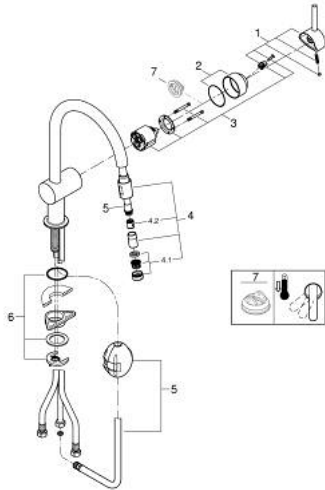

32 918 000 MINTA SINGLE-LEVER SINK MIXER 1/2"

SPARE PARTS, June 2024 – now

- 1: Lever (Spare part-nr. 46015000)
 - 2: Cap (Spare part-nr. 46025000)
 - 3: Cartridge (Spare part-nr. 46048000)
 - 4: Pull out spray (Spare part-nr. 46925000)
 - 4.1: Mousseur (Spare part-nr. 13952000)
 - 4.2: Non-return valve (Spare part-nr. 08565000)
 - 5: Hose for sink mixer with pull-out dual spray or mousseur (Spare part-nr. 48293000)
 - 6: Shank fastening assembly (Spare part-nr. 46345000)
 - 7: Temperature limiter (Spare part-nr. 46375000)*
- * Optional accessories

32 918 000 MINTA SINGLE-LEVER SINK MIXER 1/2"

SPARE PARTS, October 2015 – September 2023

- 1: Lever (Spare part-nr. 46015000)
 - 2: Cap (Spare part-nr. 46025000)
 - 3: Cartridge (Spare part-nr. 46048000)
 - 4: Pull out spray (Spare part-nr. 46925000)
 - 4.1: Mousseur (Spare part-nr. 13952000)
 - 4.2: Non-return valve (Spare part-nr. 08565000)
 - 5: Hose for sink mixer with pull-out dual spray or mousseur (Spare part-nr. 48293000)
 - 6: Shank fastening assembly (Spare part-nr. 46345000)
 - 7: Temperature limiter (Spare part-nr. 46375000)*
 - 8: Lever (Spare part-nr. 40684000)*
- * Optional accessories

32 918 000 MINTA SINGLE-LEVER SINK MIXER 1/2"

SPARE PARTS, February 2005 – October 2015

- 1: Lever (Spare part-nr. 46015000)
- 2: Cap (Spare part-nr. 46025000)
- 3: Cartridge (Spare part-nr. 46048000)
- 4: Extractable outlet (Spare part-nr. 46028000)
- 4.1: Mousseur (Spare part-nr. 13952000)
- 4.2: Non-return valve (Spare part-nr. 08565000)
- 5: Shank fastening assembly (Spare part-nr. 46345000)
- 6: Spring (Spare part-nr. 07240000)