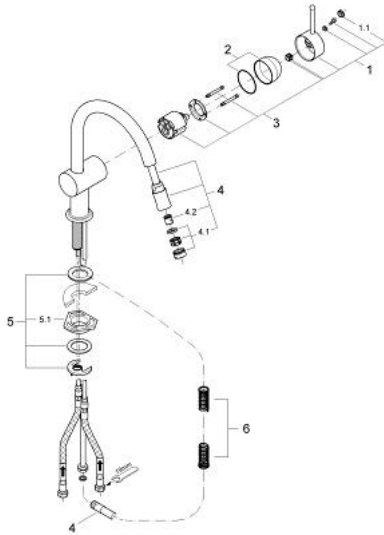

32 918 000 MINTA SINGLE-LEVER SINK MIXER 1/2"

SPARE PARTS, January 2003 – July 2004

- 1: Lever (Spare part-nr. 46517000)
- 1.1: Cover cap (Spare part-nr. 09326000)
- 2: Cap (Spare part-nr. 46242000)
- 3: Cartridge (Spare part-nr. 46048000)
- 4: Extractable outlet (Spare part-nr. 46519000)
- 4.1: Mousseur (Spare part-nr. 13952000)
- 4.2: Non-return valve (Spare part-nr. 08565000)
- 5: Shank fastening assembly (Spare part-nr. 46524000)
- 5.1: Support plate (Spare part-nr. 05334000)
- 6: Spring (Spare part-nr. 07240000)