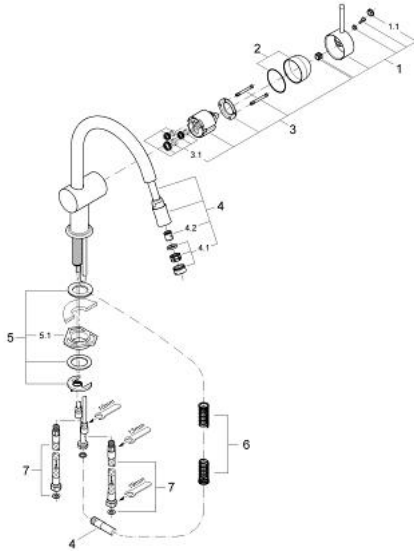

32 918 000 MINTA SINGLE-LEVER SINK MIXER 1/2"

SPARE PARTS, July 2004 – February 2005

- 1: Lever (Spare part-nr. 46015000)
- 2: Cap (Spare part-nr. 46025000)
- 3: Cartridge (Spare part-nr. 46048000)
- 4: Extractable outlet (Spare part-nr. 46038000)
- 4.1: Mousseur (Spare part-nr. 13929000)
- 4.2: Non-return valve (Spare part-nr. 08565000)
- 5: Shank fastening assembly (Spare part-nr. 46524000)
- 5.1: Support plate (Spare part-nr. 05334000)
- 6: Spring (Spare part-nr. 07240000)

No exploded view is available for this spare part list.

32 918 000 MINTA SINGLE-LEVER SINK MIXER 1/2"

SPARE PARTS, January 2003 – July 2004

- 1: Lever (Spare part-nr. 46517000)
- 1.1: Cover cap (Spare part-nr. 09326000)
- 2: Cap (Spare part-nr. 46242000)
- 3: Cartridge (Spare part-nr. 46048000)
- 4: Extractable outlet (Spare part-nr. 46519000)
- 4.1: Mousseur (Spare part-nr. 13952000)
- 4.2: Non-return valve (Spare part-nr. 08565000)
- 5: Shank fastening assembly (Spare part-nr. 46524000)
- 5.1: Support plate (Spare part-nr. 05334000)
- 6: Spring (Spare part-nr. 07240000)

32 918 000 MINTA SINGLE-LEVER SINK MIXER 1/2"

SPARE PARTS, January 2002 – January 2003

- 1: Lever (Spare part-nr. 46517000)
- 1.1: Cover cap (Spare part-nr. 09326000)
- 2: Cap (Spare part-nr. 46242000)
- 3: Cartridge (Spare part-nr. 46048000)
- 3.1: Seal kit (Spare part-nr. 46209000)
- 4: Extractable outlet (Spare part-nr. 46519000)
- 4.1: Mousseur (Spare part-nr. 13952000)
- 4.2: Non-return valve (Spare part-nr. 08565000)
- 5: Shank fastening assembly (Spare part-nr. 46524000)
- 5.1: Support plate (Spare part-nr. 05334000)
- 6: Spring (Spare part-nr. 07240000)