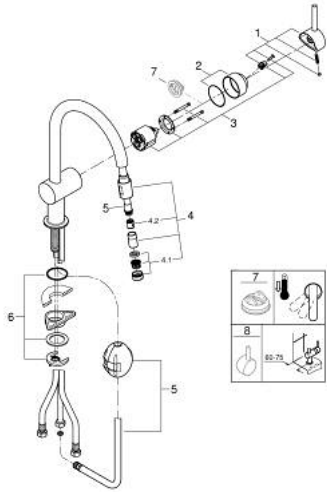

32 918 000 MINTA SINGLE-LEVER SINK MIXER 1/2"

SPARE PARTS, June 2024 – now

- 1: Lever (Spare part-nr. 46015000)
 - 2: Cap (Spare part-nr. 46025000)
 - 3: Cartridge (Spare part-nr. 46048000)
 - 4: Pull out spray (Spare part-nr. 46925000)
 - 4.1: Mousseur (Spare part-nr. 13952000)
 - 4.2: Non-return valve (Spare part-nr. 08565000)
 - 5: Hose for sink mixer with pull-out dual spray or mousseur (Spare part-nr. 48293000)
 - 6: Shank fastening assembly (Spare part-nr. 46345000)
 - 7: Temperature limiter (Spare part-nr. 46375000)*
- * Optional accessories

32 918 000 MINTA SINGLE-LEVER SINK MIXER 1/2"

SPARE PARTS, October 2015 – September 2023

- 1: Lever (Spare part-nr. 46015000)
 - 2: Cap (Spare part-nr. 46025000)
 - 3: Cartridge (Spare part-nr. 46048000)
 - 4: Pull out spray (Spare part-nr. 46925000)
 - 4.1: Mousseur (Spare part-nr. 13952000)
 - 4.2: Non-return valve (Spare part-nr. 08565000)
 - 5: Hose for sink mixer with pull-out dual spray or mousseur (Spare part-nr. 48293000)
 - 6: Shank fastening assembly (Spare part-nr. 46345000)
 - 7: Temperature limiter (Spare part-nr. 46375000)*
 - 8: Lever (Spare part-nr. 40684000)*
- * Optional accessories

32 918 000 MINTA SINGLE-LEVER SINK MIXER 1/2"

SPARE PARTS, February 2005 – October 2015

- 1: Lever (Spare part-nr. 46015000)
- 2: Cap (Spare part-nr. 46025000)
- 3: Cartridge (Spare part-nr. 46048000)
- 4: Extractable outlet (Spare part-nr. 46028000)
- 4.1: Mousseur (Spare part-nr. 13952000)
- 4.2: Non-return valve (Spare part-nr. 08565000)
- 5: Shank fastening assembly (Spare part-nr. 46345000)
- 6: Spring (Spare part-nr. 07240000)