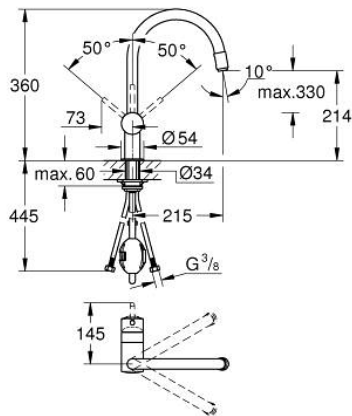

## 32 918 000 MINTA SINGLE-LEVER SINK MIXER 1/2"

### PRODUCT DESCRIPTION

- Colour: chrome
- C-spout
- single hole installation
- GROHE LongLife finish
- GROHE SilkMove 46 mm ceramic cartridge
- Pull-Out spout for greater flexibility
- adjustable flow rate limiter
- swivel tubular spout, swivel area 360°
- integrated non-return valves
- protected against backflow
- flexible connection hoses
- rapid installation system
- maximum flow rate (at 3 bar): 10.5 l/min
- optional temperature limiter ref. no. 46 308
- min. recommended pressure 1.0 bar

### SPARE PARTS, June 2024 – now

- 1: Lever (Spare part-nr. 46015000)
  - 2: Cap (Spare part-nr. 46025000)
  - 3: Cartridge (Spare part-nr. 46048000)
  - 4: Pull out spray (Spare part-nr. 46925000)
  - 4.1: Mousseur (Spare part-nr. 13952000)
  - 4.2: Non-return valve (Spare part-nr. 08565000)
  - 5: Hose for sink mixer with pull-out dual spray or mousseur (Spare part-nr. 48293000)
  - 6: Shank fastening assembly (Spare part-nr. 46345000)
  - 7: Temperature limiter (Spare part-nr. 46375000)\*
- \* Optional accessories