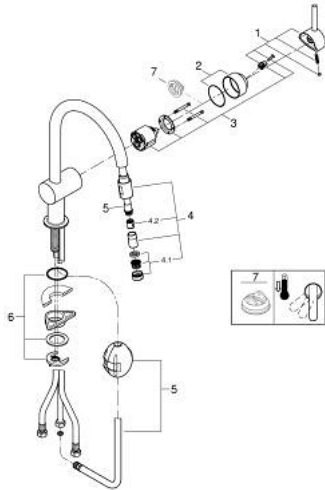

## 32 918 000 MINTA SINGLE-LEVER SINK MIXER 1/2"

### PRODUCT DESCRIPTION

- Colour: chrome
- C-spout
- single hole installation
- GROHE LongLife finish
- GROHE SilkMove 46 mm ceramic cartridge
- Pull-Out spout for greater flexibility
- adjustable flow rate limiter
- swivel tubular spout, swivel area 360°
- integrated non-return valves
- protected against backflow
- flexible connection hoses
- rapid installation system
- maximum flow rate (at 3 bar): 10.5 l/min
- optional temperature limiter ref. no. 46 308
- min. recommended pressure 1.0 bar

### SPARE PARTS, June 2024 – now

- 1: Lever (Spare part-nr. 46015000)
  - 2: Cap (Spare part-nr. 46025000)
  - 3: Cartridge (Spare part-nr. 46048000)
  - 4: Pull out spray (Spare part-nr. 46925000)
  - 4.1: Mousseur (Spare part-nr. 13952000)
  - 4.2: Non-return valve (Spare part-nr. 08565000)
  - 5: Hose for sink mixer with pull-out dual spray or mousseur (Spare part-nr. 48293000)
  - 6: Shank fastening assembly (Spare part-nr. 46345000)
  - 7: Temperature limiter (Spare part-nr. 46375000)\*
- \* Optional accessories