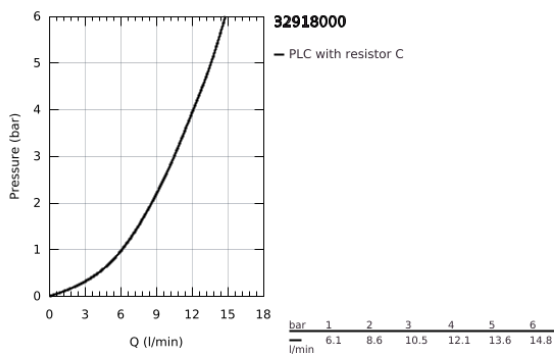

## 32 918 000 MINTA SINGLE-LEVER SINK MIXER 1/2"

### PRODUCT DESCRIPTION

- Colour: chrome
- C-spout
- single hole installation
- GROHE LongLife finish
- GROHE SilkMove 46 mm ceramic cartridge
- Pull-Out spout for greater flexibility
- adjustable flow rate limiter
- swivel tubular spout, swivel area 360°
- integrated non-return valves
- protected against backflow
- flexible connection hoses
- rapid installation system
- maximum flow rate (at 3 bar): 10.5 l/min
- optional temperature limiter ref. no. 46 308
- min. recommended pressure 1.0 bar