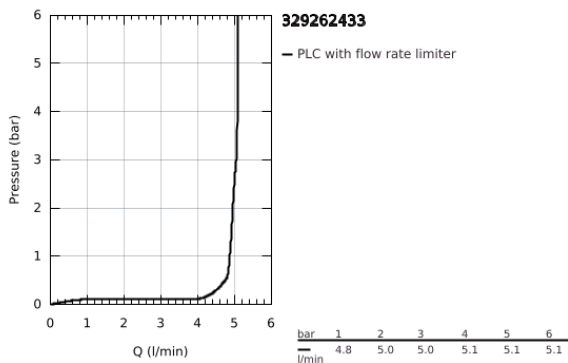

32 926 243 3 **EUROSMART SINGLE-LEVER BASIN MIXER 1/2"**  
**S-SIZE**

**PRODUCT DESCRIPTION**

- Colour: matte black
- single hole installation
- metal lever
- GROHE SilkMove 28 mm ceramic cartridge
- EcoMode - cold water flow in mid-lever position saves energy
- adjustable flow rate limiter
- with temperature limiter
- GROHE EcoJoy - less water, perfect flow
- maximum flow rate (at 3 bar): 5 l/min
- Protected Water Ways no contact of water with lead or nickel inside the tap
- GROHE FastFixation rapid installation system
- pop-up waste set 1 1/4"
- lift rod in lateral position
- flexible connection hoses
- professional edition

32 926 243 3 **EUROSMART SINGLE-LEVER BASIN MIXER 1/2"**  
**S-SIZE**

**SPARE PARTS**, February 2023 – now

- 1: Lever (Spare part-nr. 485512430)
- 2: cap (Spare part-nr. 461162430)
- 3: Cartridge (Spare part-nr. 48518000)
- 4: lift rod (Spare part-nr. 659362430)
- 5: Mousseur (Spare part-nr. 481592430)
- 6: Shank fastening assembly (Spare part-nr. 46645000)
- 7: Waste set 1 1/4" (Spare part-nr. 289102430)
- 7.1: Plug (Spare part-nr. 071822430)
- 7.2: Eccentric rod (Spare part-nr. 07052000)
- 8: Mounting wrench (Spare part-nr. 19017000)\*
- 9: Eccentric rod (Spare part-nr. 07341000)\*
- \* Optional accessories