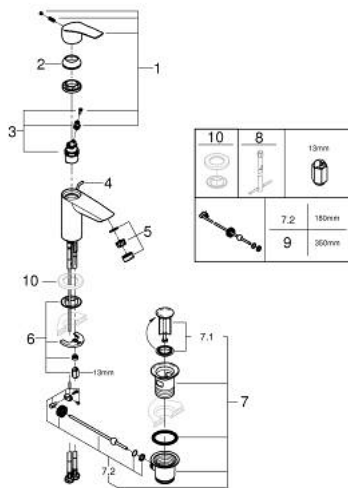

32 926 243 3 **EUROSMART SINGLE-LEVER BASIN MIXER 1/2"**  
**S-SIZE**

**PRODUCT DESCRIPTION**

- Colour: matte black
- single hole installation
- metal lever
- GROHE SilkMove 28 mm ceramic cartridge
- EcoMode - cold water flow in mid-lever position saves energy
- adjustable flow rate limiter
- with temperature limiter
- GROHE EcoJoy - less water, perfect flow
- maximum flow rate (at 3 bar): 5 l/min
- Protected Water Ways no contact of water with lead or nickel inside the tap
- GROHE FastFixation rapid installation system
- pop-up waste set 1 1/4"
- lift rod in lateral position
- flexible connection hoses
- professional edition

32 926 243 3 **EUROSMART SINGLE-LEVER BASIN MIXER 1/2"**  
**S-SIZE**

**SPARE PARTS**, February 2023 – now

- 1: Lever (Spare part-nr. 485512430)
- 2: cap (Spare part-nr. 461162430)
- 3: Cartridge (Spare part-nr. 48518000)
- 4: lift rod (Spare part-nr. 659362430)
- 5: Mousseur (Spare part-nr. 481592430)
- 6: Shank fastening assembly (Spare part-nr. 46645000)
- 7: Waste set 1 1/4" (Spare part-nr. 289102430)
- 7.1: Plug (Spare part-nr. 071822430)
- 7.2: Eccentric rod (Spare part-nr. 07052000)
- 8: Mounting wrench (Spare part-nr. 19017000)\*
- 9: Eccentric rod (Spare part-nr. 07341000)\*
- \* Optional accessories