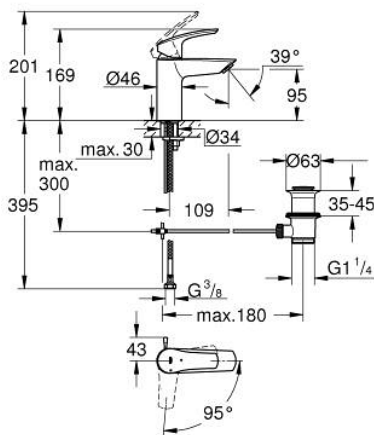

32 926 243 3 **EUROSMART SINGLE-LEVER BASIN MIXER 1/2"**  
**S-SIZE**

**PRODUCT DESCRIPTION**

- Colour: matte black
- single hole installation
- metal lever
- GROHE SilkMove 28 mm ceramic cartridge
- EcoMode - cold water flow in mid-lever position saves energy
- adjustable flow rate limiter
- with temperature limiter
- GROHE EcoJoy - less water, perfect flow
- maximum flow rate (at 3 bar): 5 l/min
- Protected Water Ways no contact of water with lead or nickel inside the tap
- GROHE FastFixation rapid installation system
- pop-up waste set 1 1/4"
- lift rod in lateral position
- flexible connection hoses
- professional edition

32 926 243 3 **EUROSMART SINGLE-LEVER BASIN MIXER 1/2"**  
**S-SIZE**

**SPARE PARTS**, February 2023 – now

- 1: Lever (Spare part-nr. 485512430)
- 2: cap (Spare part-nr. 461162430)
- 3: Cartridge (Spare part-nr. 48518000)
- 4: lift rod (Spare part-nr. 659362430)
- 5: Mousseur (Spare part-nr. 481592430)
- 6: Shank fastening assembly (Spare part-nr. 46645000)
- 7: Waste set 1 1/4" (Spare part-nr. 289102430)
- 7.1: Plug (Spare part-nr. 071822430)
- 7.2: Eccentric rod (Spare part-nr. 07052000)
- 8: Mounting wrench (Spare part-nr. 19017000)\*
- 9: Eccentric rod (Spare part-nr. 07341000)\*
- \* Optional accessories