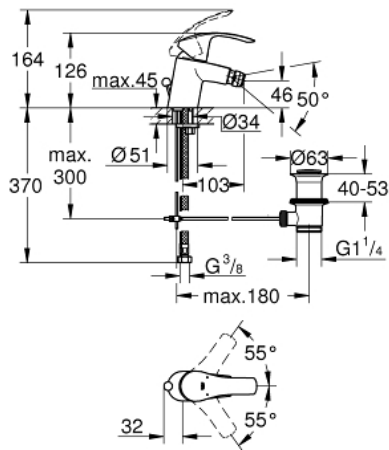

32 929 002 **EUROSMART SINGLE-LEVER BIDET MIXER 1/2"**
S-SIZE

PRODUCT DESCRIPTION

- Colour: chrome
- single hole installation
- metal lever
- GROHE SilkMove 35 mm ceramic cartridge
- adjustable flow rate limiter
- with temperature limiter
- GROHE LongLife finish
- GROHE EcoJoy - less water, perfect flow
- maximum flow rate (at 3 bar): 5 l/min
- GROHE FastFixation rapid installation system
- with ball joint
- pop-up waste set 1 1/4"
- flexible connection hoses

32 929 002 **EUROSMART SINGLE-LEVER BIDET MIXER 1/2"**
S-SIZE

SPARE PARTS, October 2013 – now

- 1: Lever (Spare part-nr. 46897000)
- 2: Cap (Spare part-nr. 46492000)
- 3: Screw coupling (Spare part-nr. 46460000)
- 4: Cartridge (Spare part-nr. 46374000)
- 5: Pop-up rod (Spare part-nr. 06329000)
- 6: Mousseur (Spare part-nr. 48159000)
- 7: Shank fastening assembly (Spare part-nr. 46671000)
- 8: Waste set 1 1/4" (Spare part-nr. 28910000)
- 8.1: Plug (Spare part-nr. 07182000)
- 8.2: Eccentric rod (Spare part-nr. 07052000)
- 9: Socket Spanner (Spare part-nr. 19332000)*
- 10: Mounting wrench (Spare part-nr. 19017000)*
- 11: Eccentric rod (Spare part-nr. 07341000)*