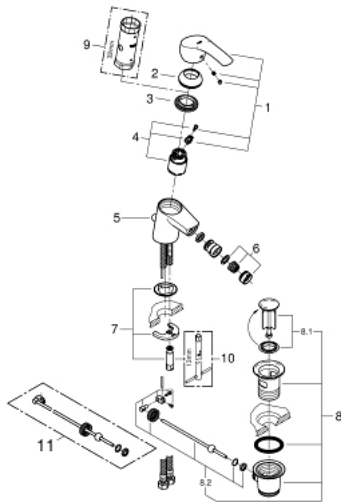

32 929 002 **EUROSMART SINGLE-LEVER BIDET MIXER 1/2"**
S-SIZE

PRODUCT DESCRIPTION

- Colour: chrome
- single hole installation
- metal lever
- GROHE SilkMove 35 mm ceramic cartridge
- adjustable flow rate limiter
- with temperature limiter
- GROHE LongLife finish
- GROHE EcoJoy - less water, perfect flow
- maximum flow rate (at 3 bar): 5 l/min
- GROHE FastFixation rapid installation system
- with ball joint
- pop-up waste set 1 1/4"
- flexible connection hoses

32 929 002 **EUROSMART SINGLE-LEVER BIDET MIXER 1/2"**
S-SIZE

SPARE PARTS, October 2013 – now

- 1: Lever (Spare part-nr. 46897000)
- 2: Cap (Spare part-nr. 46492000)
- 3: Screw coupling (Spare part-nr. 46460000)
- 4: Cartridge (Spare part-nr. 46374000)
- 5: Pop-up rod (Spare part-nr. 06329000)
- 6: Mousseur (Spare part-nr. 48159000)
- 7: Shank fastening assembly (Spare part-nr. 46671000)
- 8: Waste set 1 1/4" (Spare part-nr. 28910000)
- 8.1: Plug (Spare part-nr. 07182000)
- 8.2: Eccentric rod (Spare part-nr. 07052000)
- 9: Socket Spanner (Spare part-nr. 19332000)*
- 10: Mounting wrench (Spare part-nr. 19017000)*
- 11: Eccentric rod (Spare part-nr. 07341000)*