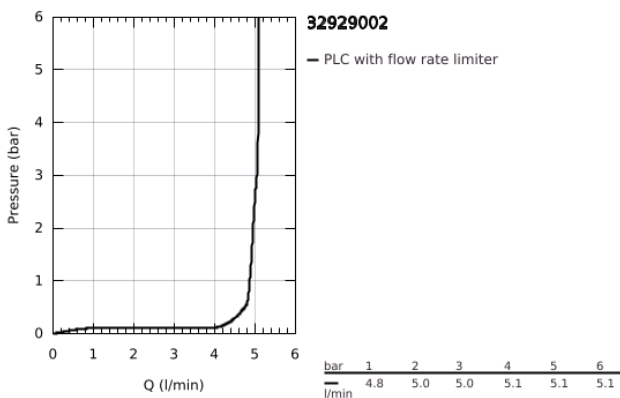

32 929 002 **EUROSMART SINGLE-LEVER BIDET MIXER 1/2"**
S-SIZE

PRODUCT DESCRIPTION

- Colour: chrome
- single hole installation
- metal lever
- GROHE SilkMove 35 mm ceramic cartridge
- adjustable flow rate limiter
- with temperature limiter
- GROHE LongLife finish
- GROHE EcoJoy - less water, perfect flow
- maximum flow rate (at 3 bar): 5 l/min
- GROHE FastFixation rapid installation system
- with ball joint
- pop-up waste set 1 1/4"
- flexible connection hoses

32 929 002 **EUROSMART SINGLE-LEVER BIDET MIXER 1/2"**
S-SIZE

SPARE PARTS, October 2013 – now

- 1: Lever (Spare part-nr. 46897000)
- 2: Cap (Spare part-nr. 46492000)
- 3: Screw coupling (Spare part-nr. 46460000)
- 4: Cartridge (Spare part-nr. 46374000)
- 5: Pop-up rod (Spare part-nr. 06329000)
- 6: Mousseur (Spare part-nr. 48159000)
- 7: Shank fastening assembly (Spare part-nr. 46671000)
- 8: Waste set 1 1/4" (Spare part-nr. 28910000)
- 8.1: Plug (Spare part-nr. 07182000)
- 8.2: Eccentric rod (Spare part-nr. 07052000)
- 9: Socket Spanner (Spare part-nr. 19332000)*
- 10: Mounting wrench (Spare part-nr. 19017000)*
- 11: Eccentric rod (Spare part-nr. 07341000)*