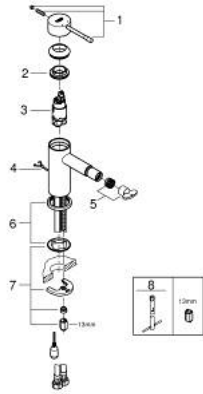

32 934 001 **ESSENCE SINGLE-LEVER BIDET MIXER 1/2"**  
**S-SIZE**

**PRODUCT DESCRIPTION**

- Colour: chrome
- single hole installation
- metal lever
- GROHE SilkMove 28 mm ceramic cartridge
- with temperature limiter
- GROHE LongLife finish
- GROHE EcoJoy - less water, perfect flow
- maximum flow rate (at 3 bar): 5 l/min
- GROHE FastFixation Plus installation system
- ball-joint mousseur
- retractable chain
- flexible connection hoses

32 934 001 **ESSENCE SINGLE-LEVER BIDET MIXER 1/2"**  
**S-SIZE**

**SPARE PARTS**, December 2021 – now

- 1: Lever (Spare part-nr. 46917000)
  - 2: Fitting ring (Spare part-nr. 46715000)
  - 3: Cartridge (Spare part-nr. 46580000)
  - 4: Chain (Spare part-nr. 06815000)
  - 5: Ball-joint aerator (Spare part-nr. 48552000)
  - 6: Escutcheon (Spare part-nr. 48603000)
  - 7: Shank fastening assembly (Spare part-nr. 46645000)
  - 8: Mounting wrench (Spare part-nr. 19017000)\*
- \* Optional accessories