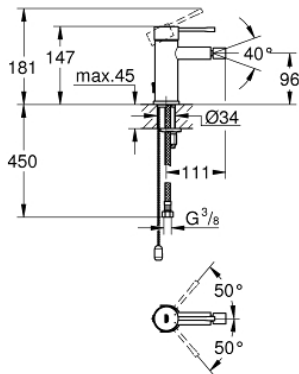

32 934 001 **ESSENCE SINGLE-LEVER BIDET MIXER 1/2"**  
**S-SIZE**

**PRODUCT DESCRIPTION**

- Colour: chrome
- single hole installation
- metal lever
- GROHE SilkMove 28 mm ceramic cartridge
- with temperature limiter
- GROHE LongLife finish
- GROHE EcoJoy - less water, perfect flow
- maximum flow rate (at 3 bar): 5 l/min
- GROHE FastFixation Plus installation system
- ball-joint mousseur
- retractable chain
- flexible connection hoses

32 934 001 **ESSENCE SINGLE-LEVER BIDET MIXER 1/2"**  
**S-SIZE**

**SPARE PARTS**, December 2021 – now

- 1: Lever (Spare part-nr. 46917000)
  - 2: Fitting ring (Spare part-nr. 46715000)
  - 3: Cartridge (Spare part-nr. 46580000)
  - 4: Chain (Spare part-nr. 06815000)
  - 5: Ball-joint aerator (Spare part-nr. 48552000)
  - 6: Escutcheon (Spare part-nr. 48603000)
  - 7: Shank fastening assembly (Spare part-nr. 46645000)
  - 8: Mounting wrench (Spare part-nr. 19017000)\*
- \* Optional accessories