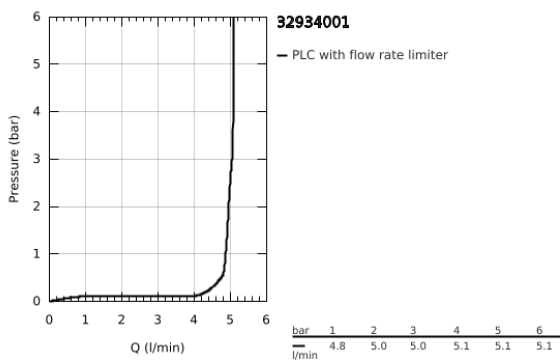

32 934 001 **ESSENCE SINGLE-LEVER BIDET MIXER 1/2"**  
**S-SIZE**

**PRODUCT DESCRIPTION**

- Colour: chrome
- single hole installation
- metal lever
- GROHE SilkMove 28 mm ceramic cartridge
- with temperature limiter
- GROHE LongLife finish
- GROHE EcoJoy - less water, perfect flow
- maximum flow rate (at 3 bar): 5 l/min
- GROHE FastFixation Plus installation system
- ball-joint mousseur
- retractable chain
- flexible connection hoses

32 934 001 **ESSENCE SINGLE-LEVER BIDET MIXER 1/2"**  
**S-SIZE**

**SPARE PARTS**, December 2021 – now

- 1: Lever (Spare part-nr. 46917000)
  - 2: Fitting ring (Spare part-nr. 46715000)
  - 3: Cartridge (Spare part-nr. 46580000)
  - 4: Chain (Spare part-nr. 06815000)
  - 5: Ball-joint aerator (Spare part-nr. 48552000)
  - 6: Escutcheon (Spare part-nr. 48603000)
  - 7: Shank fastening assembly (Spare part-nr. 46645000)
  - 8: Mounting wrench (Spare part-nr. 19017000)\*
- \* Optional accessories