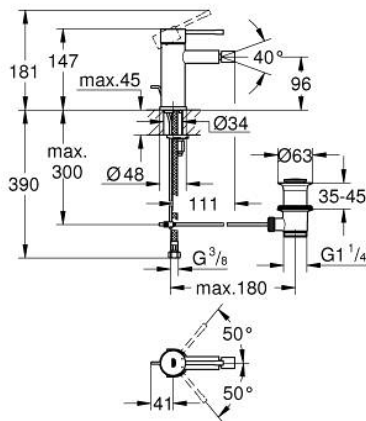

32 935 001 ESSENCE SINGLE-LEVER BIDET MIXER 1/2"
S-SIZE

PRODUCT DESCRIPTION

- Colour: chrome
- single hole installation
- metal lever
- GROHE SilkMove 28 mm ceramic cartridge
- with temperature limiter
- GROHE LongLife finish
- GROHE FastFixation Plus installation system
- ball-joint mousseur
- pop-up waste set 1 1/4"
- flexible connection hoses
- min. recommended pressure 1.0 bar

32 935 001 ESSENCE SINGLE-LEVER BIDET MIXER 1/2" S-SIZE

SPARE PARTS, February 2022 – now

- 1: Lever (Spare part-nr. 46917000)
 - 2: Fitting ring (Spare part-nr. 46715000)
 - 3: Cartridge (Spare part-nr. 46580000)
 - 4: Pop-up rod (Spare part-nr. 46739000)
 - 5: Mousseur (Spare part-nr. 13998000)
 - 6: Escutcheon (Spare part-nr. 48603000)
 - 7: Shank fastening assembly (Spare part-nr. 46645000)
 - 8: Waste set 1 1/4" (Spare part-nr. 28910000)
 - 8.1: Plug (Spare part-nr. 07182000)
 - 8.2: Eccentric rod (Spare part-nr. 07052000)
 - 9: Mounting wrench (Spare part-nr. 19017000)*
 - 10: Eccentric rod (Spare part-nr. 07341000)*
- * Optional accessories