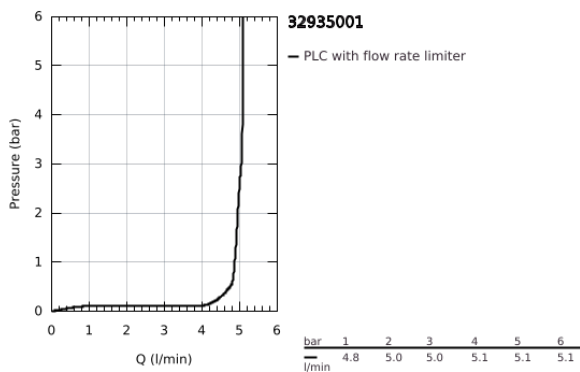

32 935 001 ESSENCE SINGLE-LEVER BIDET MIXER 1/2"
S-SIZE

PRODUCT DESCRIPTION

- Colour: chrome
- single hole installation
- metal lever
- GROHE SilkMove 28 mm ceramic cartridge
- with temperature limiter
- GROHE LongLife finish
- GROHE FastFixation Plus installation system
- ball-joint mousseur
- pop-up waste set 1 1/4"
- flexible connection hoses
- min. recommended pressure 1.0 bar

32 935 001 ESSENCE SINGLE-LEVER BIDET MIXER 1/2" S-SIZE

SPARE PARTS, February 2022 – now

- 1: Lever (Spare part-nr. 46917000)
 - 2: Fitting ring (Spare part-nr. 46715000)
 - 3: Cartridge (Spare part-nr. 46580000)
 - 4: Pop-up rod (Spare part-nr. 46739000)
 - 5: Mousseur (Spare part-nr. 13998000)
 - 6: Escutcheon (Spare part-nr. 48603000)
 - 7: Shank fastening assembly (Spare part-nr. 46645000)
 - 8: Waste set 1 1/4" (Spare part-nr. 28910000)
 - 8.1: Plug (Spare part-nr. 07182000)
 - 8.2: Eccentric rod (Spare part-nr. 07052000)
 - 9: Mounting wrench (Spare part-nr. 19017000)*
 - 10: Eccentric rod (Spare part-nr. 07341000)*
- * Optional accessories