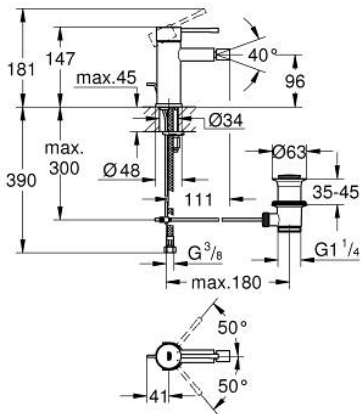

32 935 A01 **ESSENCE SINGLE-LEVER BIDET MIXER 1/2"**
S-SIZE

PRODUCT DESCRIPTION

- Colour: hard graphite
- single hole installation
- metal lever
- GROHE SilkMove 28 mm ceramic cartridge
- with temperature limiter
- GROHE LongLife finish
- GROHE FastFixation Plus installation system
- ball-joint mousseur
- pop-up waste set 1 1/4"
- flexible connection hoses
- min. recommended pressure 1.0 bar

32 935 A01 ESSENCE SINGLE-LEVER BIDET MIXER 1/2" S-SIZE

SPARE PARTS, February 2022 – now

- 1: Lever (Spare part-nr. 46917A00)
 - 2: Fitting ring (Spare part-nr. 46715000)
 - 3: Cartridge (Spare part-nr. 46580000)
 - 4: Pop-up rod (Spare part-nr. 46739A00)
 - 5: Mousseur (Spare part-nr. 13998000)
 - 6: Escutcheon (Spare part-nr. 48603A00)
 - 7: Shank fastening assembly (Spare part-nr. 46645000)
 - 8: Waste set 1 1/4" (Spare part-nr. 28910A00)
 - 8.1: Plug (Spare part-nr. 07182A00)
 - 8.2: Eccentric rod (Spare part-nr. 07052000)
 - 9: Mounting wrench (Spare part-nr. 19017000)*
 - 10: Eccentric rod (Spare part-nr. 07341000)*
- * Optional accessories