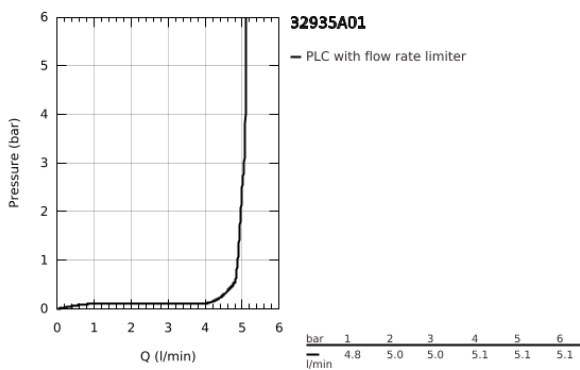

32 935 A01 **ESSENCE SINGLE-LEVER BIDET MIXER 1/2"**
S-SIZE

PRODUCT DESCRIPTION

- Colour: hard graphite
- single hole installation
- metal lever
- GROHE SilkMove 28 mm ceramic cartridge
- with temperature limiter
- GROHE LongLife finish
- GROHE FastFixation Plus installation system
- ball-joint mousseur
- pop-up waste set 1 1/4"
- flexible connection hoses
- min. recommended pressure 1.0 bar

32 935 A01 ESSENCE SINGLE-LEVER BIDET MIXER 1/2" S-SIZE

SPARE PARTS, February 2022 – now

- 1: Lever (Spare part-nr. 46917A00)
 - 2: Fitting ring (Spare part-nr. 46715000)
 - 3: Cartridge (Spare part-nr. 46580000)
 - 4: Pop-up rod (Spare part-nr. 46739A00)
 - 5: Mousseur (Spare part-nr. 13998000)
 - 6: Escutcheon (Spare part-nr. 48603A00)
 - 7: Shank fastening assembly (Spare part-nr. 46645000)
 - 8: Waste set 1 1/4" (Spare part-nr. 28910A00)
 - 8.1: Plug (Spare part-nr. 07182A00)
 - 8.2: Eccentric rod (Spare part-nr. 07052000)
 - 9: Mounting wrench (Spare part-nr. 19017000)*
 - 10: Eccentric rod (Spare part-nr. 07341000)*
- * Optional accessories