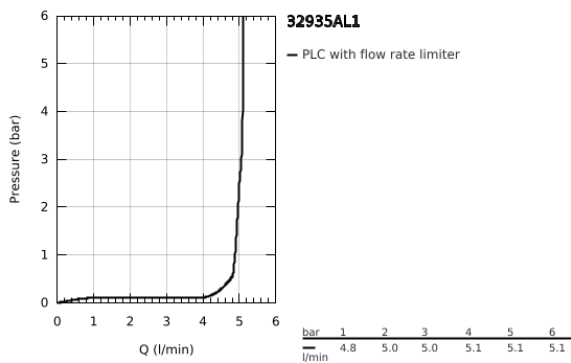

32 935 AL1 ESSENCE SINGLE-LEVER BIDET MIXER 1/2"  
S-SIZE

**PRODUCT DESCRIPTION**

- Colour: brushed hard graphite
- single hole installation
- metal lever
- GROHE SilkMove 28 mm ceramic cartridge
- with temperature limiter
- GROHE LongLife finish
- GROHE FastFixation Plus installation system
- ball-joint mousseur
- pop-up waste set 1 1/4"
- flexible connection hoses
- min. recommended pressure 1.0 bar

## 32 935 AL1 ESSENCE SINGLE-LEVER BIDET MIXER 1/2" S-SIZE