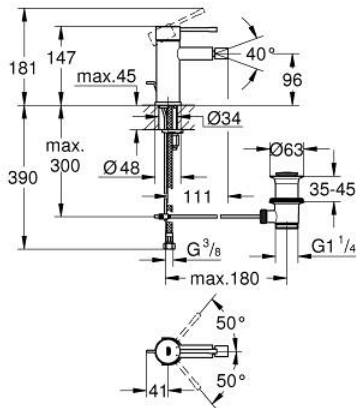

32 935 AL1 ESSENCE SINGLE-LEVER BIDET MIXER 1/2"  
S-SIZE

**PRODUCT DESCRIPTION**

- Colour: brushed hard graphite
- single hole installation
- metal lever
- GROHE SilkMove 28 mm ceramic cartridge
- with temperature limiter
- GROHE LongLife finish
- GROHE FastFixation Plus installation system
- ball-joint mousseur
- pop-up waste set 1 1/4"
- flexible connection hoses
- min. recommended pressure 1.0 bar

## 32 935 AL1 ESSENCE SINGLE-LEVER BIDET MIXER 1/2" S-SIZE

### SPARE PARTS, February 2022 – now

- 1: Lever (Spare part-nr. 46917AL0)
  - 2: Fitting ring (Spare part-nr. 46715000)
  - 3: Cartridge (Spare part-nr. 46580000)
  - 4: Pop-up rod (Spare part-nr. 46739AL0)
  - 5: Mousseur (Spare part-nr. 13998000)
  - 6: Escutcheon (Spare part-nr. 48603AL0)
  - 7: Shank fastening assembly (Spare part-nr. 46645000)
  - 8: Waste set 1 1/4" (Spare part-nr. 28910AL0)
  - 8.1: Plug (Spare part-nr. 07182AL0)
  - 8.2: Eccentric rod (Spare part-nr. 07052000)
  - 9: Mounting wrench (Spare part-nr. 19017000)\*
  - 10: Eccentric rod (Spare part-nr. 07341000)\*
- \* Optional accessories