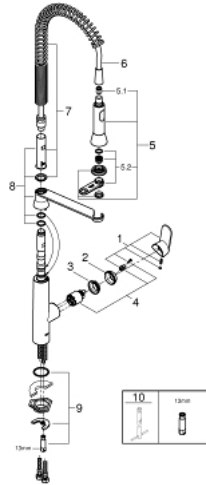

32 950 000 K7 SINGLE-LEVER SINK MIXER 1/2"

SPARE PARTS, August 2016 – now

- 1: Lever (Spare part-nr. 46729000)
- 2: Cap (Spare part-nr. 46116000)
- 3: Screw coupling (Spare part-nr. 46460000)
- 4: Cartridge (Spare part-nr. 46374000)
- 5: Pull out spray (Spare part-nr. 46731000)
- 5.1: Non-return valve (Spare part-nr. 08565000)
- 5.2: Mousseur (Spare part-nr. 46711000)
- 6: Shower hose (Spare part-nr. 46732000)
- 7: Spring (Spare part-nr. 46733SD0)
- 8: Holder pull out spray (Spare part-nr. 46734000)
- 9: Shank fastening assembly (Spare part-nr. 46671000)
- 10: Socket Spanner (Spare part-nr. 19332000)*
- 11: Mounting wrench (Spare part-nr. 19017000)*