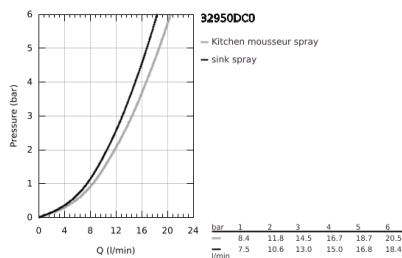

32 950 DC0 K7 SINGLE-LEVER SINK MIXER 1/2"

PRODUCT DESCRIPTION

- Colour: Supersteel
- single hole installation
- GROHE LongLife finish
- GROHE SilkMove 35 mm ceramic cartridge
- professional spray
- Dual Spray - switch between mousseur and SpeedClean shower jet using diverter
- automatic return to mousseur
- metal spray
- adjustable flow rate limiter
- swivel spout
- swivel area 140°
- protected against backflow
- flexible connection hoses
- rapid installation system
- maximum flow rate (at 3 bar): 14 l/min
- min. recommended pressure 1.0 bar

32 950 DC0 K7 SINGLE-LEVER SINK MIXER 1/2"

SPARE PARTS, August 2016 – now

- 1: Lever (Spare part-nr. 46729DC0)
- 2: Cap (Spare part-nr. 46116DC0)
- 3: Screw coupling (Spare part-nr. 46460000)
- 4: Cartridge (Spare part-nr. 46374000)
- 5: Pull out spray (Spare part-nr. 46731DC0)
- 5.1: Non-return valve (Spare part-nr. 08565000)
- 5.2: Mousseur (Spare part-nr. 46711000)
- 6: Shower hose (Spare part-nr. 46732DC0)
- 7: Spring (Spare part-nr. 46733SD0)
- 8: Holder pull out spray (Spare part-nr. 46734000)
- 9: Shank fastening assembly (Spare part-nr. 46671000)
- 10: Socket Spanner (Spare part-nr. 19332000)*
- 11: Mounting wrench (Spare part-nr. 19017000)*