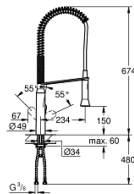

32 950 DC0 K7 SINGLE-LEVER SINK MIXER 1/2"

PRODUCT DESCRIPTION

- Colour: Supersteel
- single hole installation
- GROHE LongLife finish
- GROHE SilkMove 35 mm ceramic cartridge
- professional spray
- Dual Spray - switch between mousseur and SpeedClean shower jet using diverter
- automatic return to mousseur
- metal spray
- adjustable flow rate limiter
- swivel spout
- swivel area 140°
- protected against backflow
- flexible connection hoses
- rapid installation system
- maximum flow rate (at 3 bar): 14 l/min
- min. recommended pressure 1.0 bar

32 950 DC0 K7 SINGLE-LEVER SINK MIXER 1/2"

SPARE PARTS, August 2016 – now

- 1: Lever (Spare part-nr. 46729DC0)
- 2: Cap (Spare part-nr. 46116DC0)
- 3: Screw coupling (Spare part-nr. 46460000)
- 4: Cartridge (Spare part-nr. 46374000)
- 5: Pull out spray (Spare part-nr. 46731DC0)
- 5.1: Non-return valve (Spare part-nr. 08565000)
- 5.2: Mousseur (Spare part-nr. 46711000)
- 6: Shower hose (Spare part-nr. 46732DC0)
- 7: Spring (Spare part-nr. 46733SD0)
- 8: Holder pull out spray (Spare part-nr. 46734000)
- 9: Shank fastening assembly (Spare part-nr. 46671000)
- 10: Socket Spanner (Spare part-nr. 19332000)*
- 11: Mounting wrench (Spare part-nr. 19017000)*