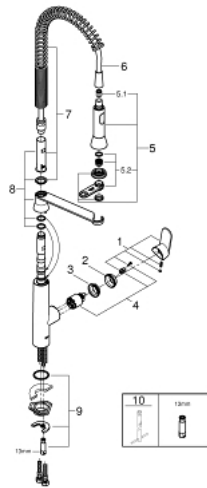

32 950 DC0 K7 SINGLE-LEVER SINK MIXER 1/2"

PRODUCT DESCRIPTION

- Colour: Supersteel
- single hole installation
- GROHE LongLife finish
- GROHE SilkMove 35 mm ceramic cartridge
- professional spray
- Dual Spray - switch between mousseur and SpeedClean shower jet using diverter
- automatic return to mousseur
- metal spray
- adjustable flow rate limiter
- swivel spout
- swivel area 140°
- protected against backflow
- flexible connection hoses
- rapid installation system
- maximum flow rate (at 3 bar): 14 l/min
- min. recommended pressure 1.0 bar

32 950 DC0 K7 SINGLE-LEVER SINK MIXER 1/2"

SPARE PARTS, August 2016 – now

- 1: Lever (Spare part-nr. 46729DC0)
- 2: Cap (Spare part-nr. 46116DC0)
- 3: Screw coupling (Spare part-nr. 46460000)
- 4: Cartridge (Spare part-nr. 46374000)
- 5: Pull out spray (Spare part-nr. 46731DC0)
- 5.1: Non-return valve (Spare part-nr. 08565000)
- 5.2: Mousseur (Spare part-nr. 46711000)
- 6: Shower hose (Spare part-nr. 46732DC0)
- 7: Spring (Spare part-nr. 46733SD0)
- 8: Holder pull out spray (Spare part-nr. 46734000)
- 9: Shank fastening assembly (Spare part-nr. 46671000)
- 10: Socket Spanner (Spare part-nr. 19332000)*
- 11: Mounting wrench (Spare part-nr. 19017000)*