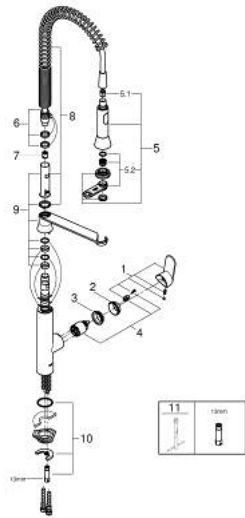

32 951 000 K7 SINGLE-LEVER SINK MIXER 1/2"

PRODUCT DESCRIPTION

- Colour: chrome
- single hole installation
- GROHE LongLife finish
- GROHE SilkMove 35 mm ceramic cartridge
- professional spray
- Dual Spray - switch between mousseur and SpeedClean shower jet using diverter
- automatic return to mousseur
- metal spray
- adjustable flow rate limiter
- swivel spout
- swivel area 140°
- 360° maneuverable spring arm
- protected against backflow
- flexible connection hoses
- rapid installation system
- min. recommended pressure 1.0 bar

32 951 000 K7 SINGLE-LEVER SINK MIXER 1/2"

SPARE PARTS, April 2017 – now

- 1: Lever (Spare part-nr. 46729000)
 - 2: Cap (Spare part-nr. 46116000)
 - 3: Screw coupling (Spare part-nr. 46460000)
 - 4: Cartridge (Spare part-nr. 46374000)
 - 5: Pull out spray (Spare part-nr. 46731000)
 - 5.1: Non-return valve (Spare part-nr. 08565000)
 - 5.2: Mousseur (Spare part-nr. 46711000)
 - 6: Shower hose (Spare part-nr. 46732000)
 - 7: Non-return valve (Spare part-nr. 48224000)
 - 8: Spring (Spare part-nr. 46733SD0)
 - 9: Holder pull out spray (Spare part-nr. 46734000)
 - 10: Shank fastening assembly (Spare part-nr. 46671000)
 - 11: Mounting wrench (Spare part-nr. 19017000)*
- * Optional accessories