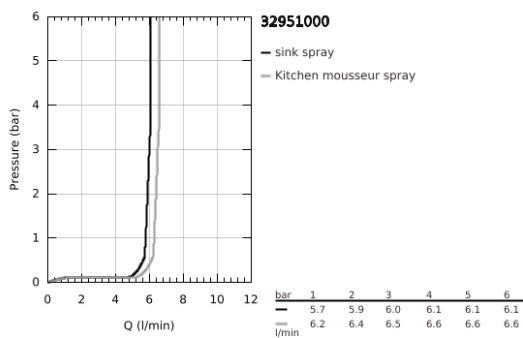

32 951 000 K7 SINGLE-LEVER SINK MIXER 1/2"

PRODUCT DESCRIPTION

- Colour: chrome
- single hole installation
- GROHE LongLife finish
- GROHE SilkMove 35 mm ceramic cartridge
- professional spray
- Dual Spray - switch between mousseur and SpeedClean shower jet using diverter
- automatic return to mousseur
- metal spray
- adjustable flow rate limiter
- swivel spout
- swivel area 140°
- 360° maneuverable spring arm
- protected against backflow
- flexible connection hoses
- rapid installation system
- min. recommended pressure 1.0 bar

32 951 000 K7 SINGLE-LEVER SINK MIXER 1/2"

SPARE PARTS, April 2017 – now

- 1: Lever (Spare part-nr. 46729000)
 - 2: Cap (Spare part-nr. 46116000)
 - 3: Screw coupling (Spare part-nr. 46460000)
 - 4: Cartridge (Spare part-nr. 46374000)
 - 5: Pull out spray (Spare part-nr. 46731000)
 - 5.1: Non-return valve (Spare part-nr. 08565000)
 - 5.2: Mousseur (Spare part-nr. 46711000)
 - 6: Shower hose (Spare part-nr. 46732000)
 - 7: Non-return valve (Spare part-nr. 48224000)
 - 8: Spring (Spare part-nr. 46733SD0)
 - 9: Holder pull out spray (Spare part-nr. 46734000)
 - 10: Shank fastening assembly (Spare part-nr. 46671000)
 - 11: Mounting wrench (Spare part-nr. 19017000)*
- * Optional accessories